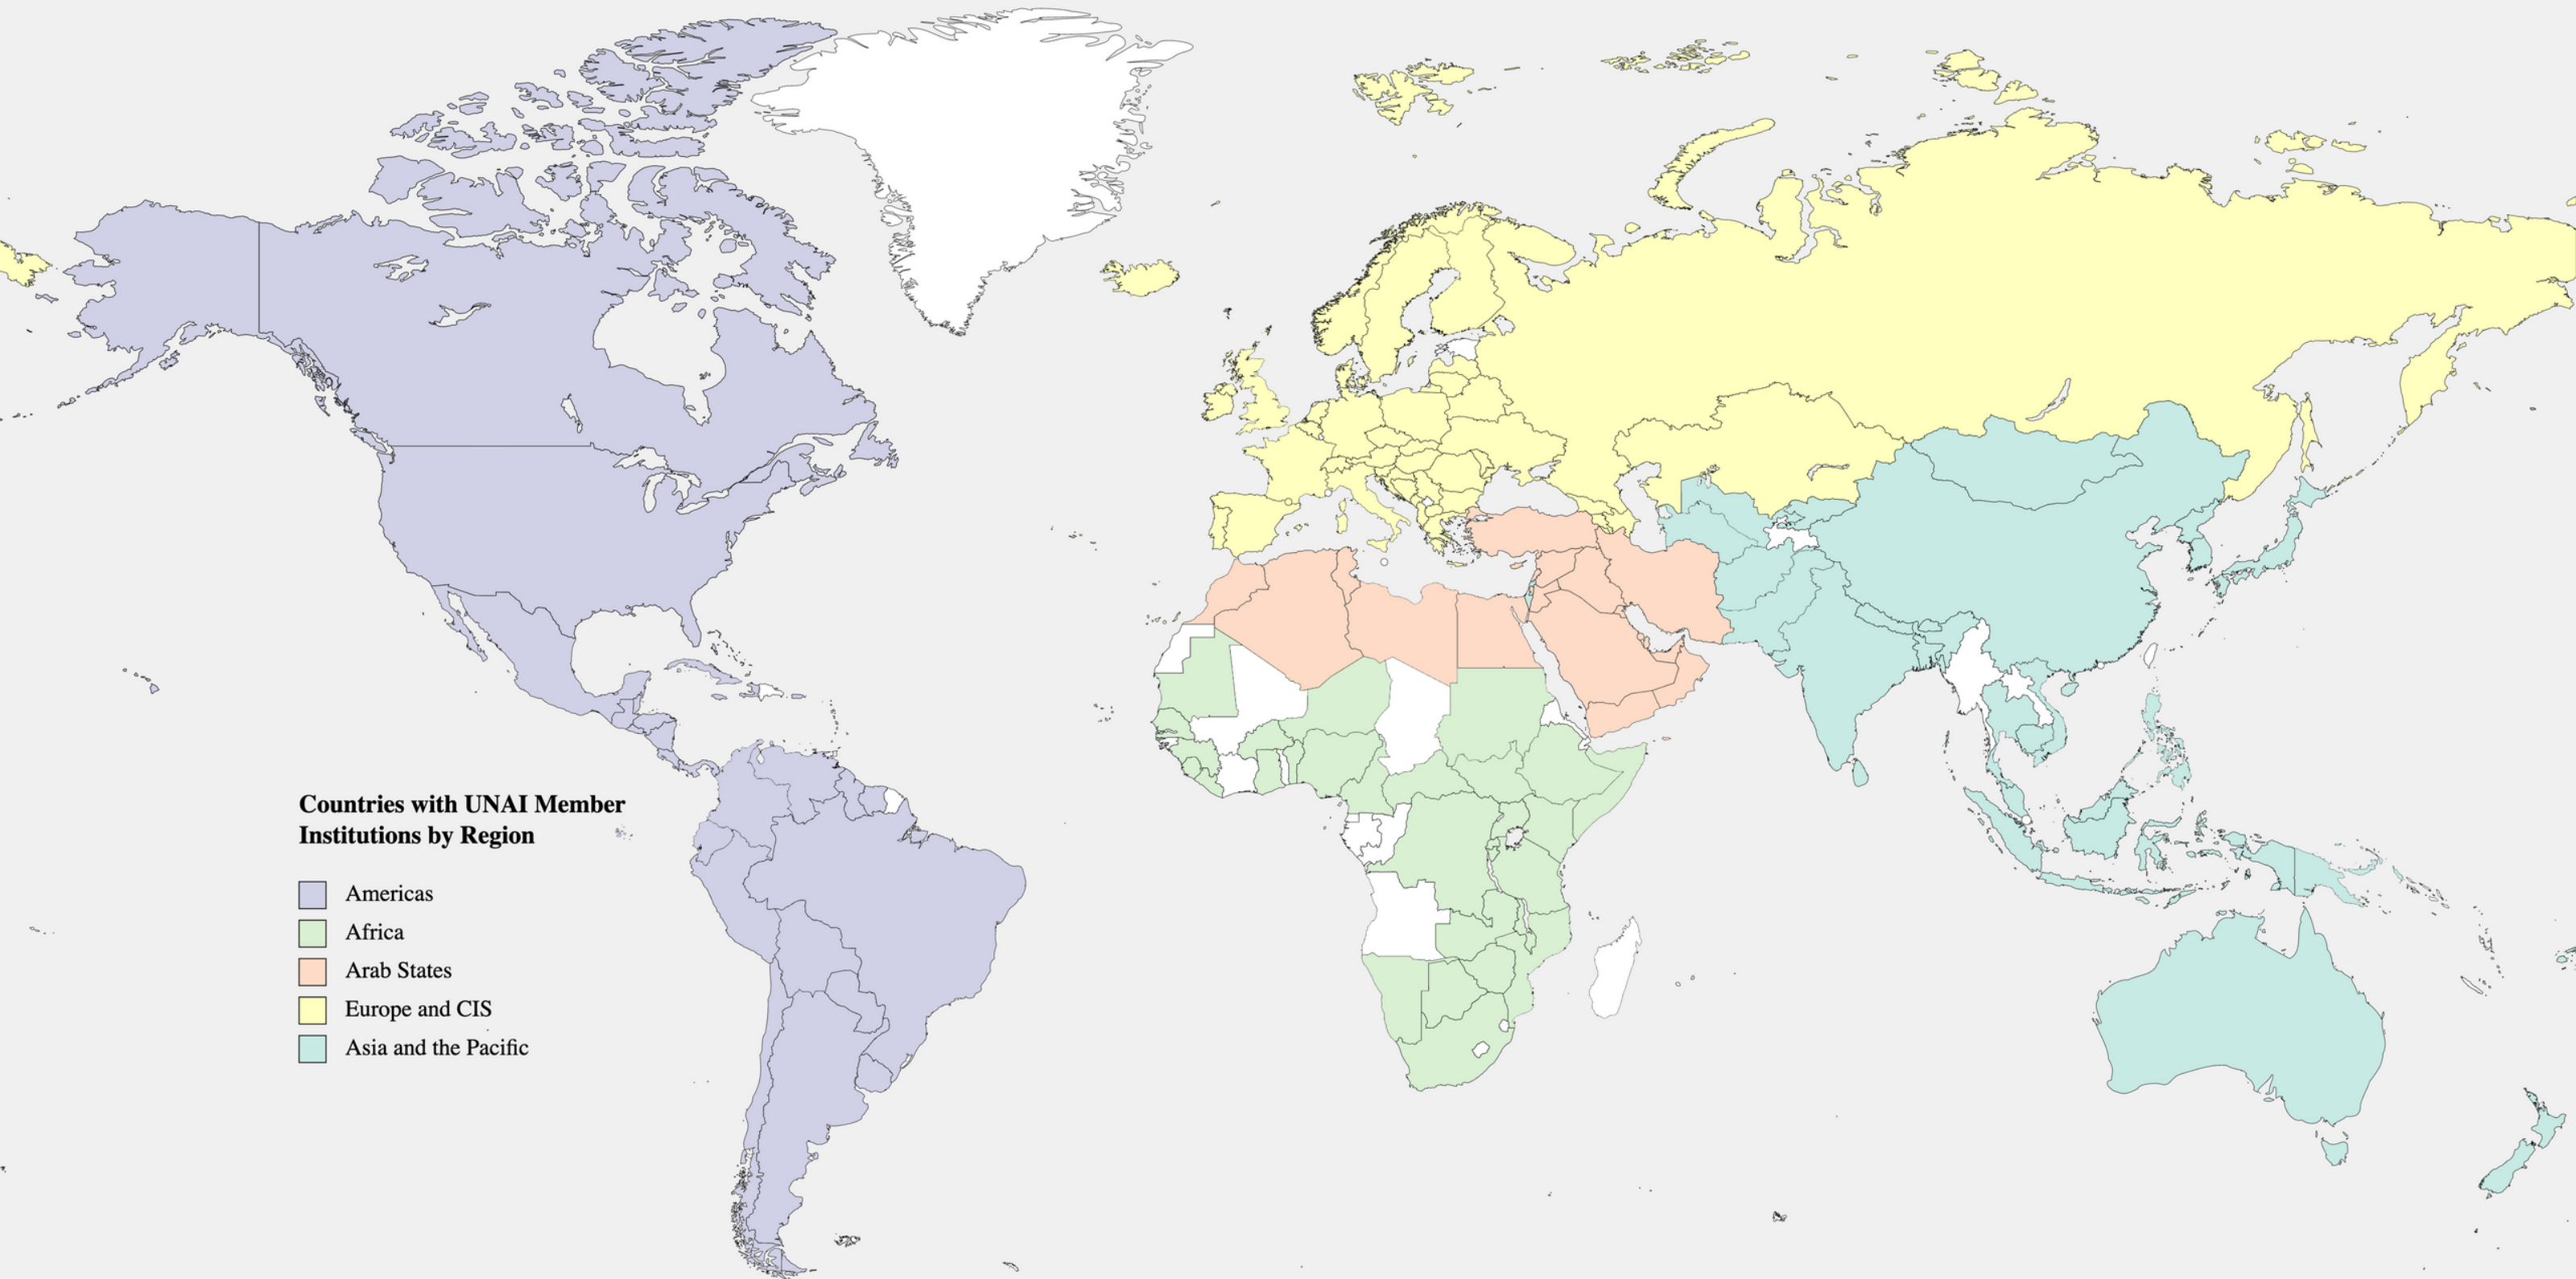

# WORLDWIDE MAP OF COUNTRIES WITH UNAI MEMBER INSTITUTIONS

**Countries with UNAI Member Institutions by Region**

- Light Purple: Americas
- Light Green: Africa
- Light Orange: Arab States
- Light Yellow: Europe and CIS
- Light Teal: Asia and the Pacific