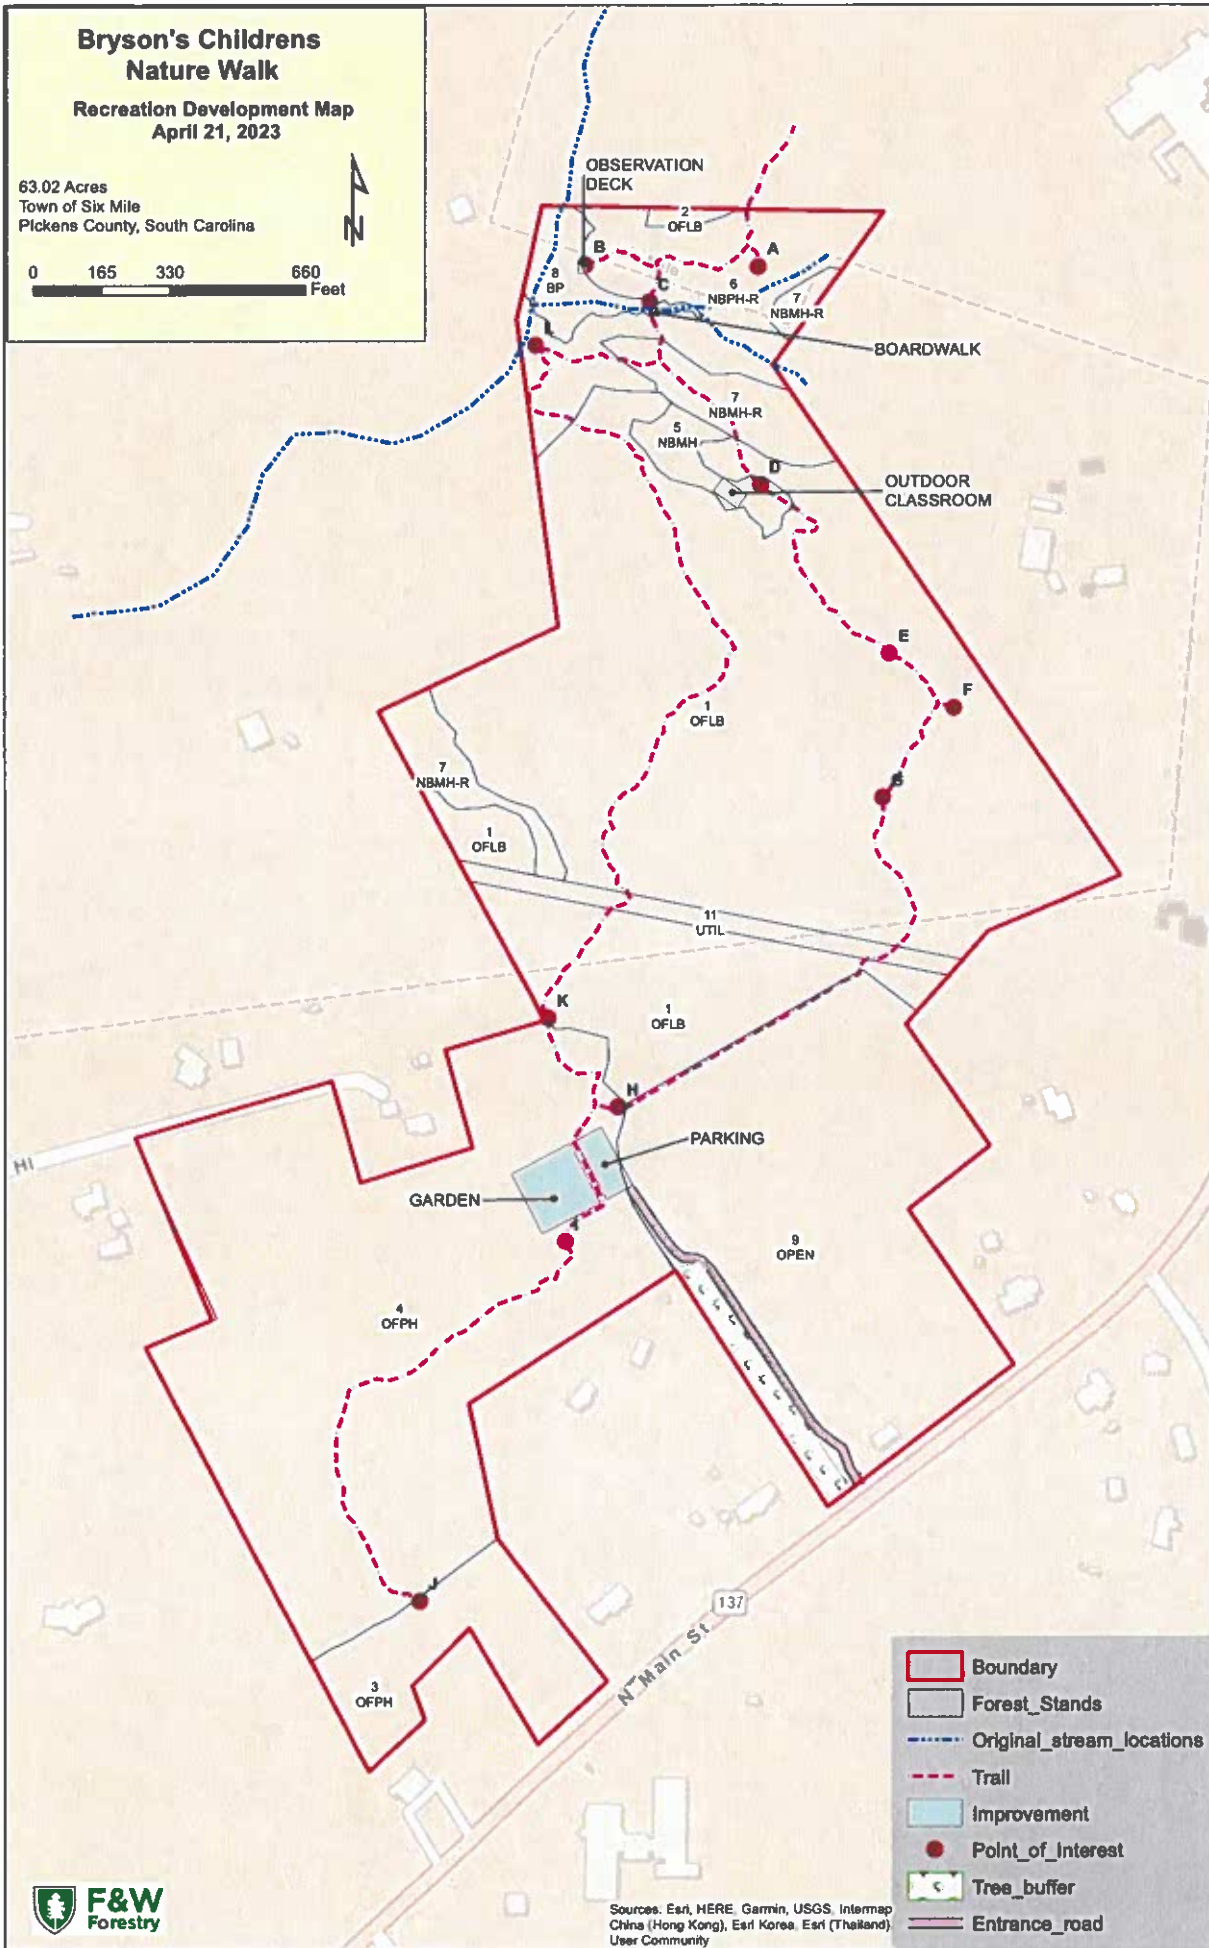

# Bryson's Childrens Nature Walk

Recreation Development Map  
April 21, 2023

63.02 Acres  
Town of Six Mile  
Pickens County, South Carolina

	Boundary
	Forest Stands
	Original stream locations
	Trail
	Improvement
	Point of Interest
	Tree buffer
	Entrance road

Sources: Esri, HERE, Garmin, USGS, Intermap, China (Hong Kong), Esri Korea, Esri (Thailand), User Community