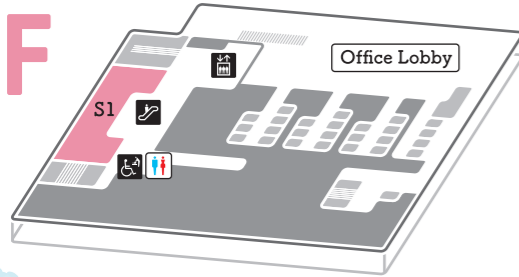

🕒 11:30-22:00 (L.O. 21:00)
☎️ 03-3452-8929 ☎️ No ☺️ Yes
👤 48 seats (private room with 8 seats)/terrace with 40 seats

S

3F

Tamachi Station Tower S

[Convenience Store]

S1 FamilyMart

Offering a wide variety of hot food products including our popular "Fami-Chicky" chicken and genuine coffee. Relax in our eat-in area and enjoy a delicious meal.