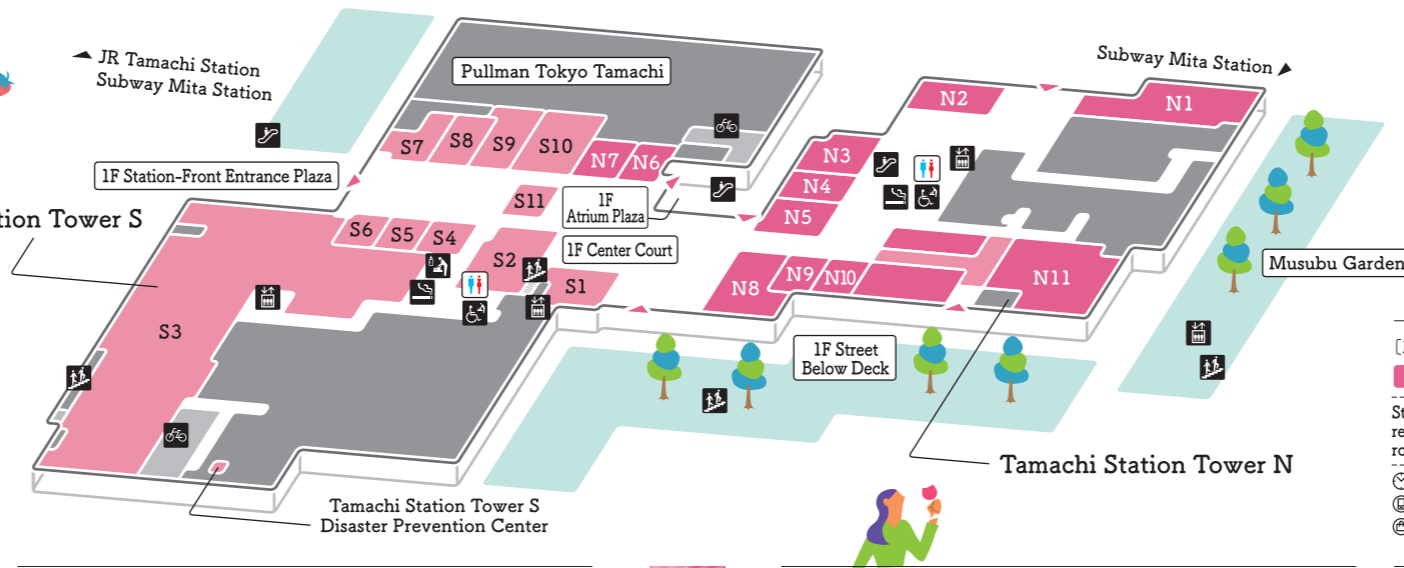

msb Tamachi

Shops & Restaurants Floor Guide

English

msb Tamachi

[Yakitori Chicken Skewers]
S1 HONKE-ABEYA

We use Hinai chickens delivered via the shortest possible route from the producers. Expert chefs grill the chicken over Binchotan charcoal using the optimal cooking methods each day.
☑ Weekdays 11:30-15:00(L.O.14:30), 17:00-23:00(L.O.22:00)
Sat., Sun., & Holidays 11:30-22:00(L.O.21:00)
☎ 03-6809-3290 ☑ Yes ☒ No
👤 67 seats (semi-private room available)

[Traditional Japanese-style Pub]
S10 TAISYUSAKABA BEETLE

A traditional style casual pub where you can enjoy solo dining. The pub offers a reasonably priced selection of popular homemade dishes and drinks.
☑ Weekdays 11:00-15:00(L.O.14:30), 16:00-23:30(L.O.23:00)
Sat., Sun., & Holidays 11:00-23:30(L.O.23:00)
☎ 03-6809-6514 ☑ 122 seats (no private rooms)
☑ Yes ☒ No