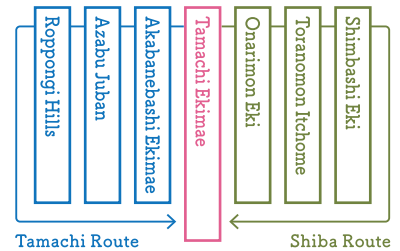

ACCESS

\ By Train /

- ◇ 1-minute walk by Pedestrian Deck directly connecting to the Shibaura Exit (East Exit) of JR Yamanote Line and Keihin Tohoku Line's Tamachi Station
- ◇ 3-minute walk from Toei Asakusa Line and Mita Line's Mita Station

\ By Bus /

- ◇ Metropolitan Bus "Tamachi Eki"
- ◇ Odaiba Rainbow Bus "Tamachi Eki"
- ◇ Walk from Chii-Bus "Tamachi Ekimae"

Chii-Bus (¥100 fare) Tamachi Route/Shiba Route

\ By Car or Motorcycle / Public Parking Information