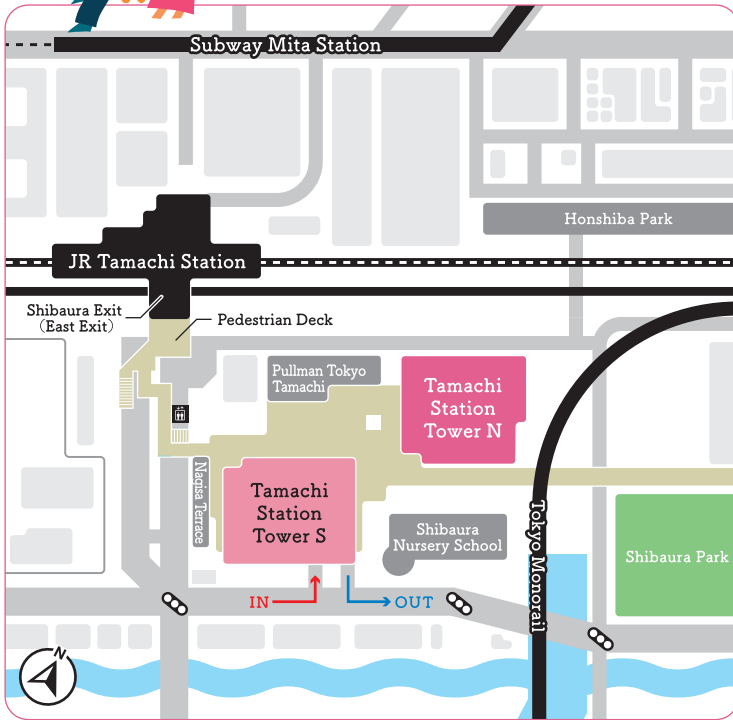

🕒 Weekdays 7:00-23:00

Closed on Sat., Sun., & Holidays

Tamachi Station Tower N

N
27F

INDEX

Tamachi Station Tower S

Floor	Store division	Store name	Store categories	Phone Number
	S1	HONKE-ABEYA	Yakitori Chicken Skewers	03-6809-3290
	S2	msb Tamachi uokin	Japanese Cuisine	03-6271-9620
	S3	LIFE	Supermarket	03-3453-3811
	S4	SUSHI UOGASHI NIHON-ICHI	Standing Sushi Bar	03-6809-6428
	S5	With Green	Salad Restaurant	03-6275-1831
1F	S6	& COFFEE MAISON KAYSER	Bakery & Café	03-6435-3844
	S7	Bokuden Shibaura	Korean Home-Style Cuisine	03-6271-9566
	S8	Kosyuichiba	Wonton Noodle Dining	03-6453-6047
	S9	SCHMATZ Beer Dining	Craft Beer & Modern German Cuisine	03-6271-9631
	S10	TAISYUSAKABA BEETLE	Traditional Japanese-style Pub	03-6809-6514
	S11	Tenshi no Highball	Japanese Bar	03-6809-5680
	S1	matsumotokiyoshi	Pharmacy	03-5439-4177
	S2	Shinsouen	Chinese Cuisine (Creative Chinese Delicacies)	03-6459-4858
	S3	KOMAHACHI	Japanese Pub	03-6435-2858
2F	S4	YAKINIKU TORAJI	Grilled Barbecue Dining	03-5439-5129
	S5	STARBUCKS COFFEE	Specialty Coffee Shop	—
	S6	NICK STOCK	Steak Café	03-6435-3200
	S7	The Fish and Oysters	Wine Bar	03-6809-6201
	S8	KNOCK CUCINA BUONA ITALIANA	Casual Italian Cuisine	03-3452-8929
3F	S1	FamilyMart	Convenience Store	03-5439-5432
4F	S1	STARBUCKS COFFEE	Specialty Coffee Shop	—
	S2	KUMAZAWA BOOKSTORE	Books & Stationery	03-5476-0510

ACCESS

\ By Train /

- ◇ 1-minute walk by Pedestrian Deck directly connecting to the Shibaura Exit (East Exit) of JR Yamanote Line and Keihin Tohoku Line's Tamachi Station
- ◇ 3-minute walk from Toei Asakusa Line and Mita Line's Mita Station