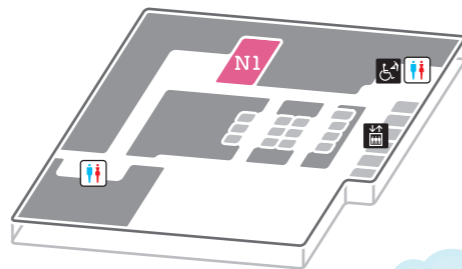

🕒 9:00-21:00

☎️ 03-5476-0510

S

4F

Tamachi Station Tower S

[Convenience Store]

N1 FAMIMA!!

This semi-self-service shop allows simple and speedy purchasing of fried foods, coffee, and more.

🕒 Weekdays 7:00-23:00

Closed on Sat., Sun., & Holidays

Tamachi Station Tower N

N
27F

INDEX

Tamachi Station Tower S

Floor	Store division	Store name	Store categories	Phone Number
	S1	HONKE-ABEYA	Yakitori Chicken Skewers	03-6809-3290
	S2	msb Tamachi uokin	Japanese Cuisine	03-6271-9620
	S3	LIFE	Supermarket	03-3453-3811
	S4	SUSHI UOGASHI NIHON-ICHI	Standing Sushi Bar	03-6809-6428
	S5	With Green	Salad Restaurant	03-6275-1831
1F	S6	& COFFEE MAISON KAYSER	Bakery & Café	03-6435-3844
	S7	Bokuden Shibaura	Korean Home-Style Cuisine	03-6271-9566
	S8	Kosyuichiba	Wonton Noodle Dining	03-6453-6047
	S9	SCHMATZ Beer Dining	Craft Beer & Modern German Cuisine	03-6271-9631
	S10	TAISYUSAKABA BEETLE	Traditional Japanese-style Pub	03-6809-6514
	S11	Tenshi no Highball	Japanese Bar	03-6809-5680
	S1	matsumotokiyoshi	Pharmacy	03-5439-4177
	S2	Shinsouen	Chinese Cuisine (Creative Chinese Delicacies)	03-6459-4858
	S3	KOMAHACHI	Japanese Pub	03-6435-2858
2F	S4	YAKINIKU TORAJI	Grilled Barbecue Dining	03-5439-5129
	S5	STARBUCKS COFFEE	Specialty Coffee Shop	—
	S6	NICK STOCK	Steak Café	03-6435-3200
	S7	The Fish and Oysters	Wine Bar	03-6809-6201
	S8	KNOCK CUCINA BUONA ITALIANA	Casual Italian Cuisine	03-3452-8929
3F	S1	FamilyMart	Convenience Store	03-5439-5432
4F	S1	STARBUCKS COFFEE	Specialty Coffee Shop	—
	S2	KUMAZAWA BOOKSTORE	Books & Stationery	03-5476-0510