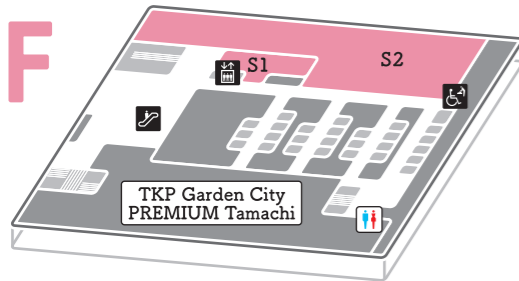

🕒 9:00-21:00

☎️ 03-5476-0510

S

4F

Tamachi Station Tower S

[Convenience Store]

N1 FAMIMA!!

This semi-self-service shop allows simple and speedy purchasing of fried foods, coffee, and more.

🕒 Weekdays 7:00-23:00

Closed on Sat., Sun., & Holidays

Tamachi Station Tower N

N
27F

INDEX

Tamachi Station Tower S

Floor	Store division	Store name	Store categories	Phone Number
	S1	HONKE-ABEYA	Yakitori Chicken Skewers	03-6809-3290
	S2	msb Tamachi uokin	Japanese Cuisine	03-6271-9620
	S3	LIFE	Supermarket	03-3453-3811
	S4	SUSHI UOGASHI NIHON-ICHI	Standing Sushi Bar	03-6809-6428
	S5	With Green	Salad Restaurant	03-6275-1831
1F	S6	& COFFEE MAISON KAYSER	Bakery & Café	03-6435-3844
	S7	Bokuden Shibaura	Korean Home-Style Cuisine	03-6271-9566
	S8	Kosyuichiba	Wonton Noodle Dining	03-6453-6047
	S9	SCHMATZ Beer Dining	Craft Beer & Modern German Cuisine	03-6271-9631
	S10	TAISYUSAKABA BEETLE	Traditional Japanese-style Pub	03-6809-6514
	S11	Tenshi no Highball	Japanese Bar	03-6809-5680
	S1	matsumotokiyoshi	Pharmacy	03-5439-4177
	S2	Shinsouen	Chinese Cuisine (Creative Chinese Delicacies)	03-6459-4858
	S3	KOMAHACHI	Japanese Pub	03-6435-2858
2F	S4	YAKINIKU TORAJI	Grilled Barbecue Dining	03-5439-5129
	S5	STARBUCKS COFFEE	Specialty Coffee Shop	—
	S6	NICK STOCK	Steak Café	03-6435-3200
	S7	The Fish and Oysters	Wine Bar	03-6809-6201
	S8	KNOCK CUCINA BUONA ITALIANA	Casual Italian Cuisine	03-3452-8929
3F	S1	FamilyMart	Convenience Store	03-5439-5432
4F	S1	STARBUCKS COFFEE	Specialty Coffee Shop	—
	S2	KUMAZAWA BOOKSTORE	Books & Stationery	03-5476-0510