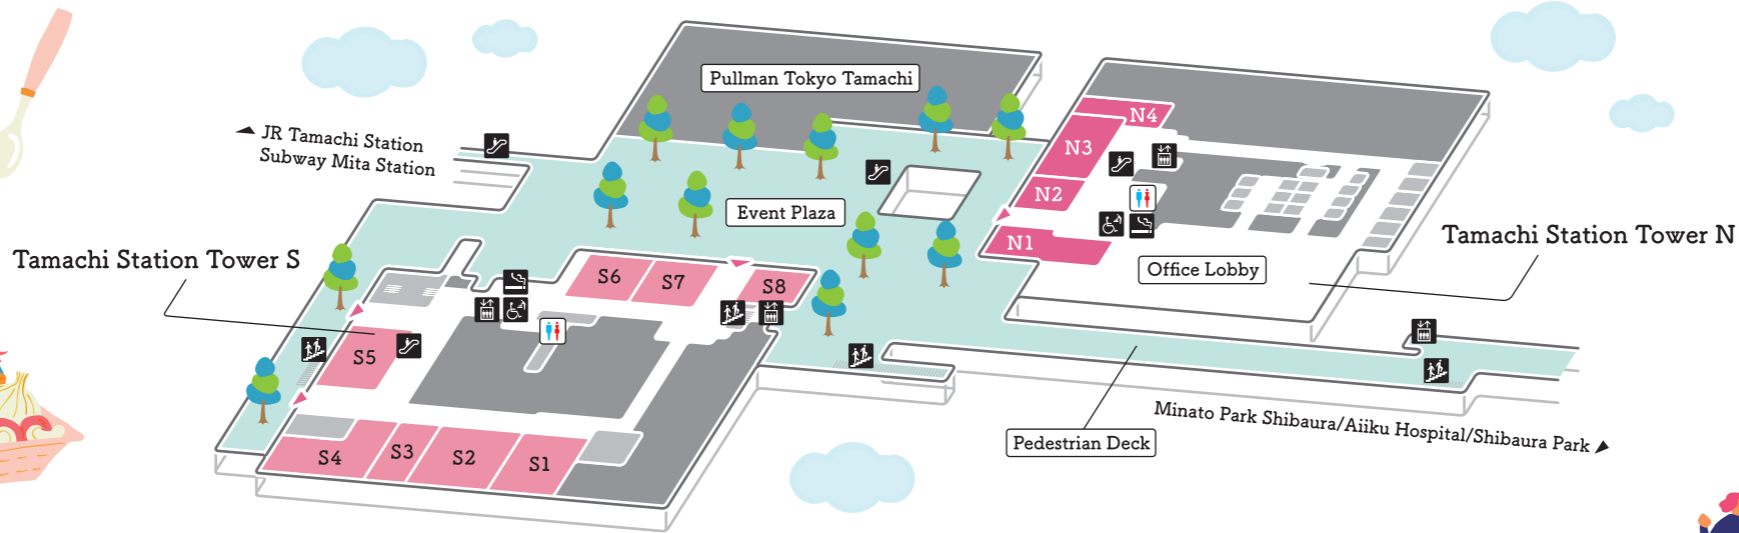

[Tonkatsu Specialty Restaurant]
N10 TONKATSU X

The first tonkatsu restaurant to use "TOKYO X" premium pork developed by the city of Tokyo. Enjoy a fully matured tonkatsu characterized by light fat.
☑ 11:00-15:00(L.O.14:00), 17:00-22:00(L.O.21:00)
☎ 03-6435-2904 ☑ 10 seats (no private rooms)
☑ Yes ☑ Yes

[Showroom / Curry & Café (Takeout)]
N11 MITSUBISHI MOTORS Headquarters Showroom

In this showroom you can view Mitsubishi vehicles at your leisure. Attached is the Delica Curry restaurant where you can enjoy takeout curry with a different roux each day.
☑ 10:00-19:00
☎ 03-6722-6730
☑ Yes ☒ No
Closed on Jan 1st - 3rd every year