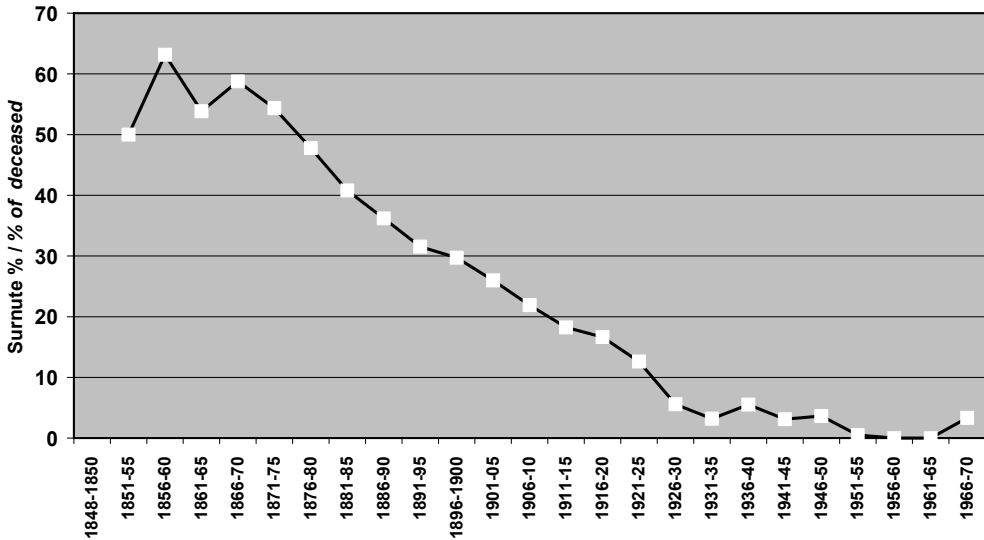

Joonis / Figure 3.4. Raamatutes R1-R6 avaldatud repressseeritud inimeste hulgast surnute protsent sünniaastate gruppide lõikes, vt tabel 3.4 / Percentage of deceased persons from total quantity of repressed persons published in R1-R6 books, by birth year groups, see Table 3.4