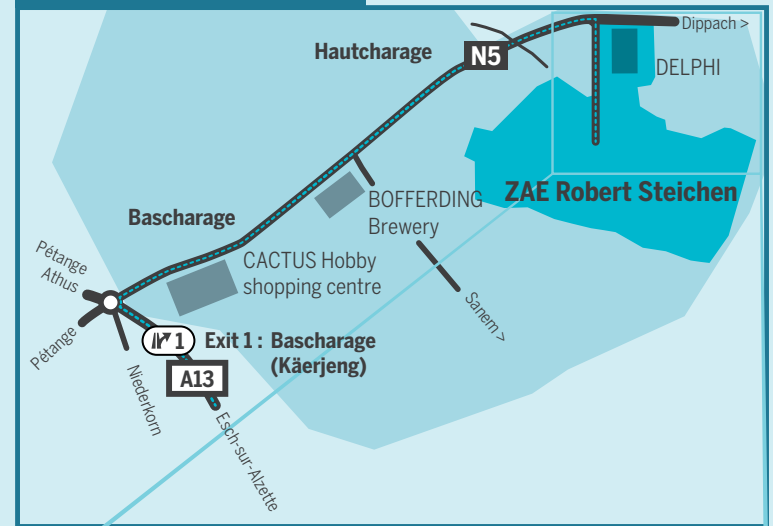

ACCESS MAP | Hautcharge site (Annex SISA)

+352 275 888 - 1 | info@list.lu | www.list.lu

P Visitors parking

P LIST Hautcharge is served by **bus route 702, 703 and 711** at bus stop **“Bascharage Industriezon”** located 567m from LIST

ZAE Robert Steichen

... the last meters