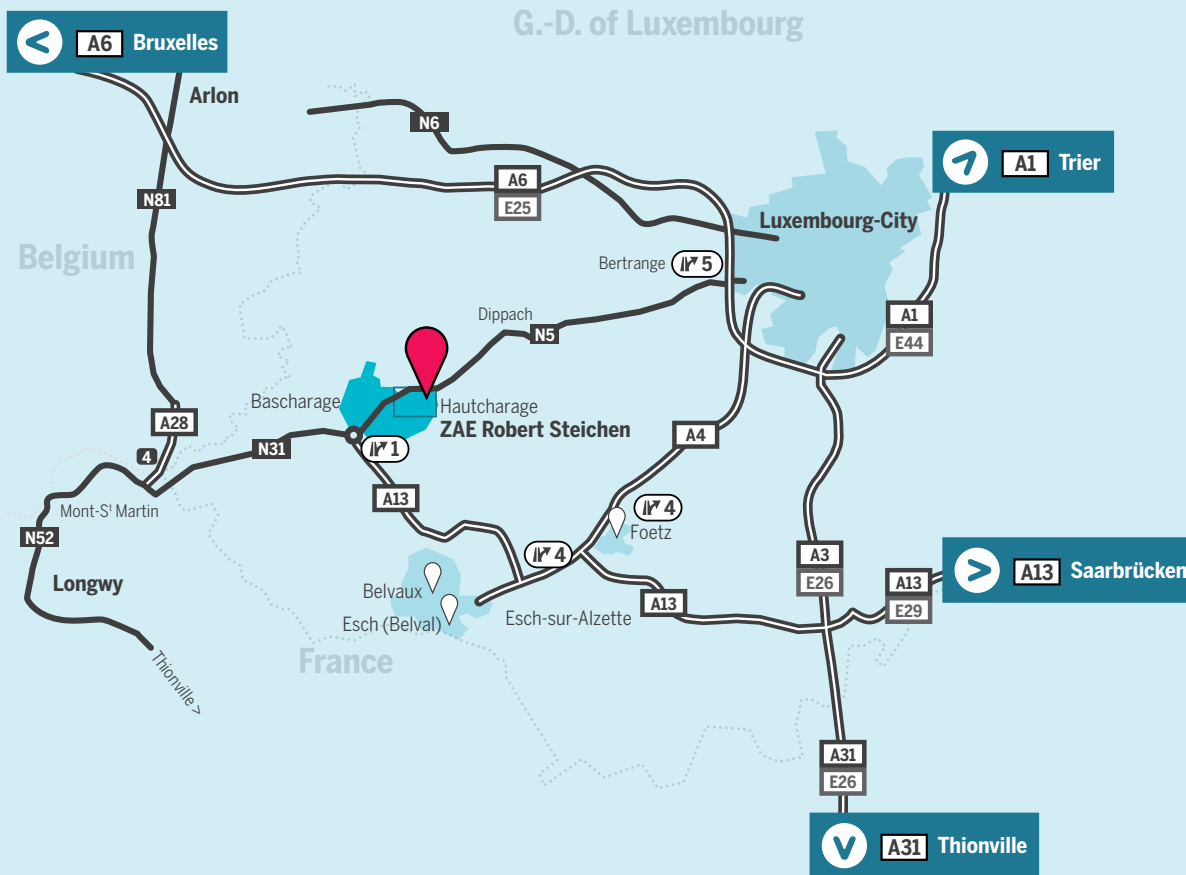

ACCESS MAP | Hautcharge site (Annex SISA)

+352 275 888 - 1 | info@list.lu | www.list.lu

P Visitors parking

P LIST Hautcharge is served by **bus route 702, 703 and 711** at bus stop **“Bascharage Industriezon”** located 567m from LIST

ZAE Robert Steichen

... the last meters