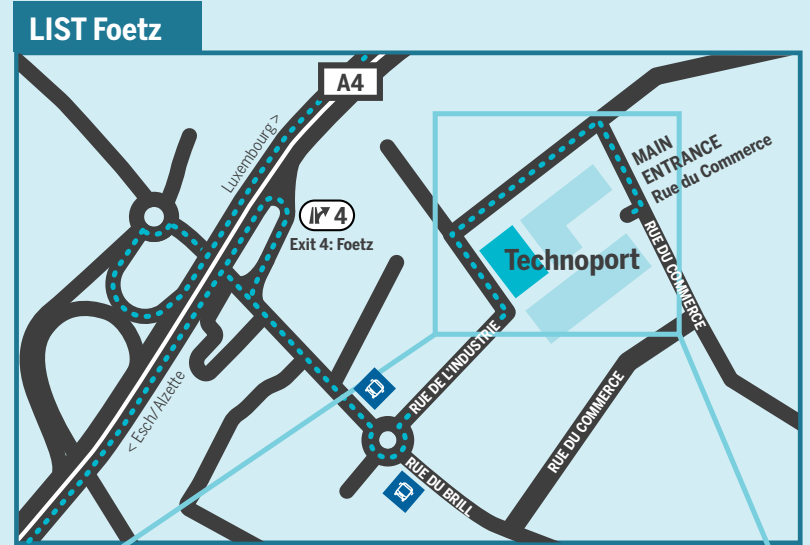

# ACCESS MAP | Foetz site (Annex Technoport)

+352 275 888 - 1 | info@list.lu | www.list.lu

## ... the last meters

**P** Visitors parking

**B** LIST Foetz is served by bus routes 612 and 641 at bus stop "Foetz Am Butterbrill" located 800m from LIST