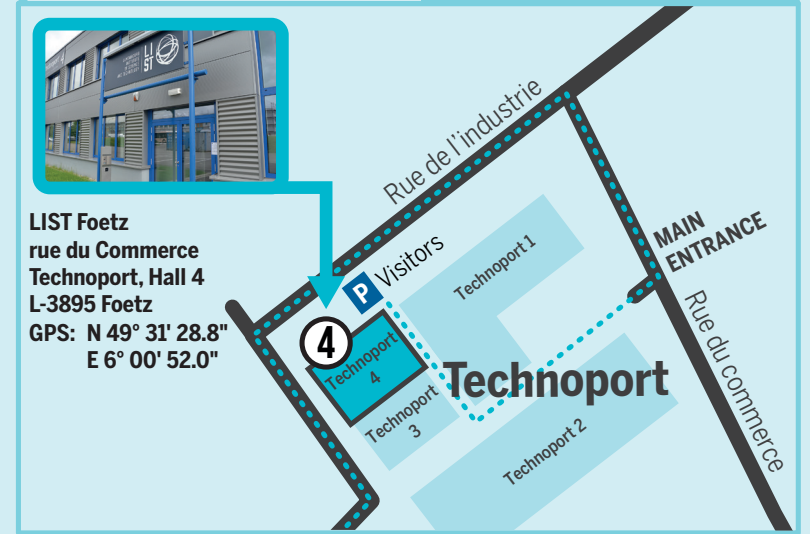

# ACCESS MAP | Foetz site (Annex Technoport)

+352 275 888 - 1 | info@list.lu | www.list.lu

## ... the last meters

**P** Visitors parking

**B** LIST Foetz is served by bus routes 612 and 641 at bus stop "Foetz Am Butterbrill" located 800m from LIST