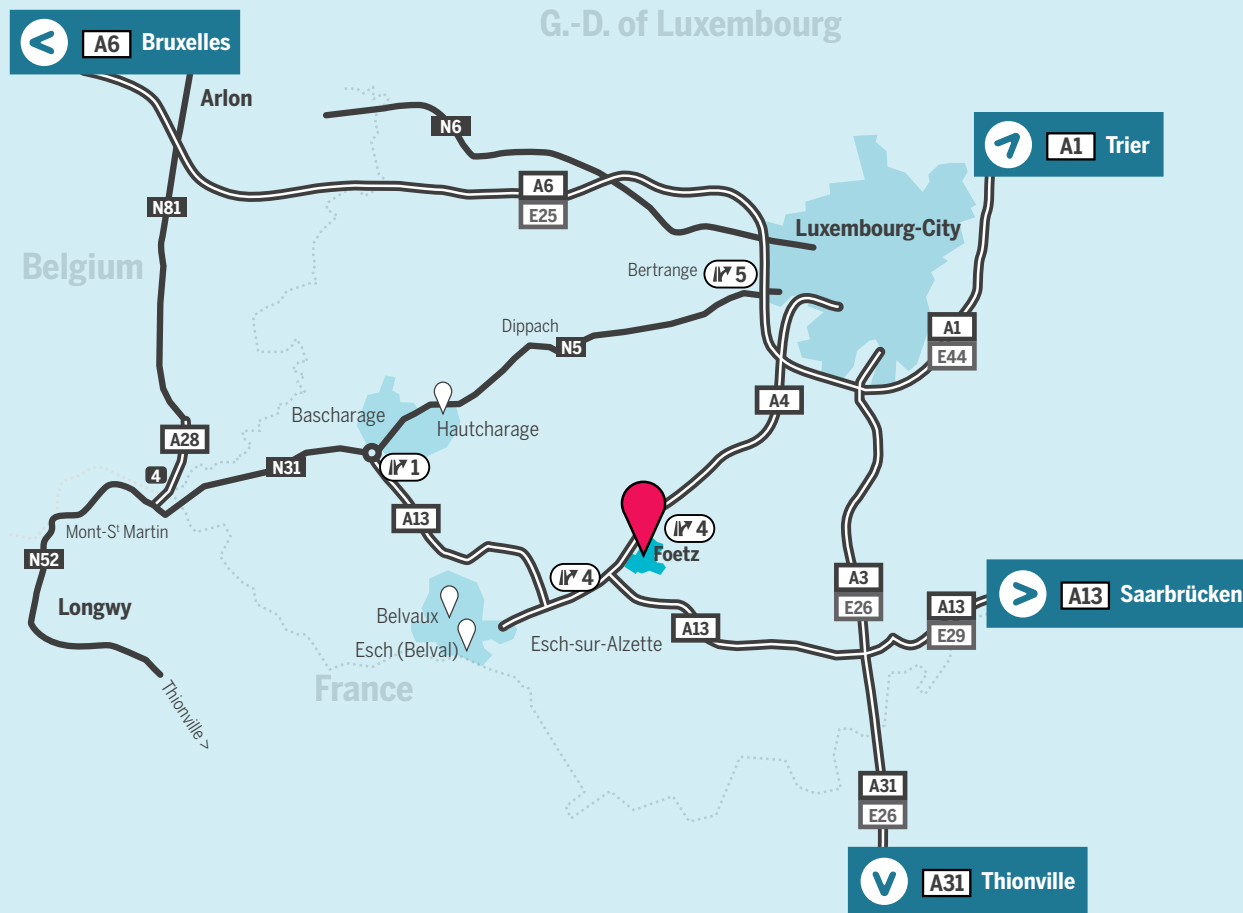

# ACCESS MAP | Foetz site (Annex Technoport)

+352 275 888 - 1 | info@list.lu | www.list.lu

## ... the last meters

**P** Visitors parking

**B** LIST Foetz is served by bus routes 612 and 641 at bus stop "Foetz Am Butterbrill" located 800m from LIST