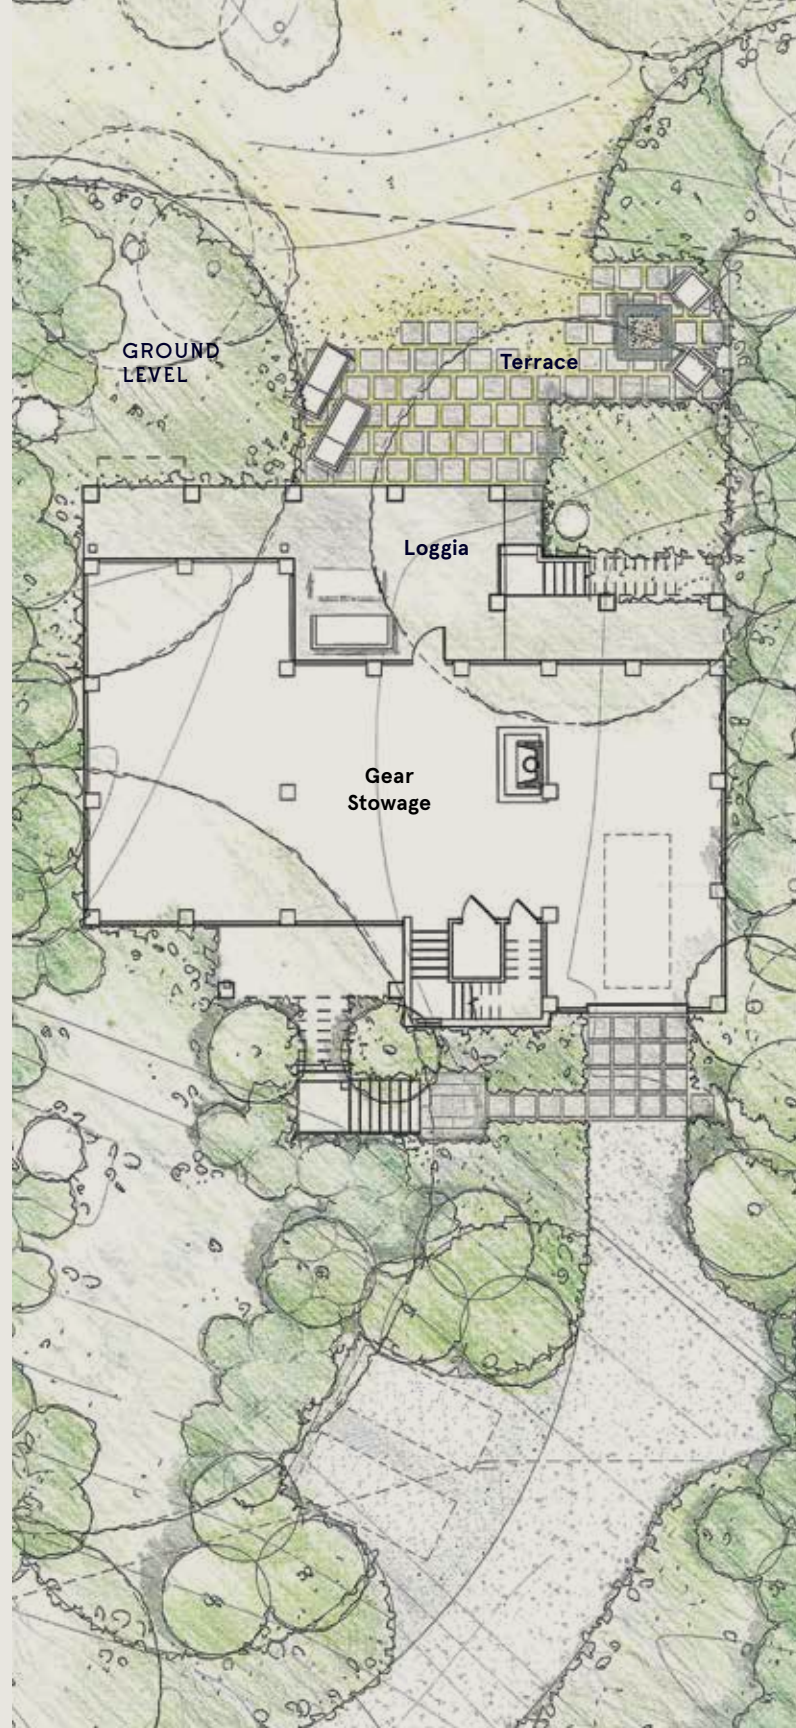

**WINDWARD**

architect: Christopher Rose

landscape architects:

Sheila Wertimer & Cindy Cline

heated square feet: 2,868

total square feet: 4,215

**GROUND LEVEL**

Loggia	19' x 16'
Terrace	20' x 16'
Gear Stowage	23' x 12'

**FIRST FLOOR**

Entry Porch	17' x 7'
Great Room	23' x 23'
Kitchen	19' x 19'
Master Bedroom	15' x 16'
Deck	58' x 16'

**SECOND FLOOR**

Upper Foyer	12' x 10'
Bedroom 2	12' x 13'
Bedroom 3	12' x 13'
Bedroom 4	12' x 13'
Deck	13' x 10'

**FIRST FLOOR**

**SECOND FLOOR**