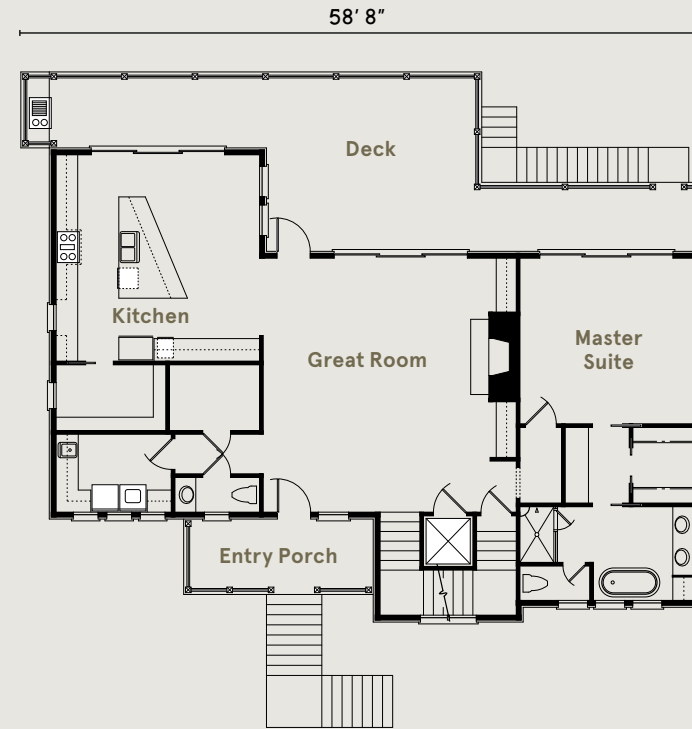

**WINDWARD**

architect: Christopher Rose

landscape architects:

Sheila Wertimer & Cindy Cline

heated square feet: 2,868

total square feet: 4,215

**GROUND LEVEL**

Loggia	19' x 16'
Terrace	20' x 16'
Gear Stowage	23' x 12'

**FIRST FLOOR**

Entry Porch	17' x 7'
Great Room	23' x 23'
Kitchen	19' x 19'
Master Bedroom	15' x 16'
Deck	58' x 16'

**SECOND FLOOR**

Upper Foyer	12' x 10'
Bedroom 2	12' x 13'
Bedroom 3	12' x 13'
Bedroom 4	12' x 13'
Deck	13' x 10'

**FIRST FLOOR**

**SECOND FLOOR**