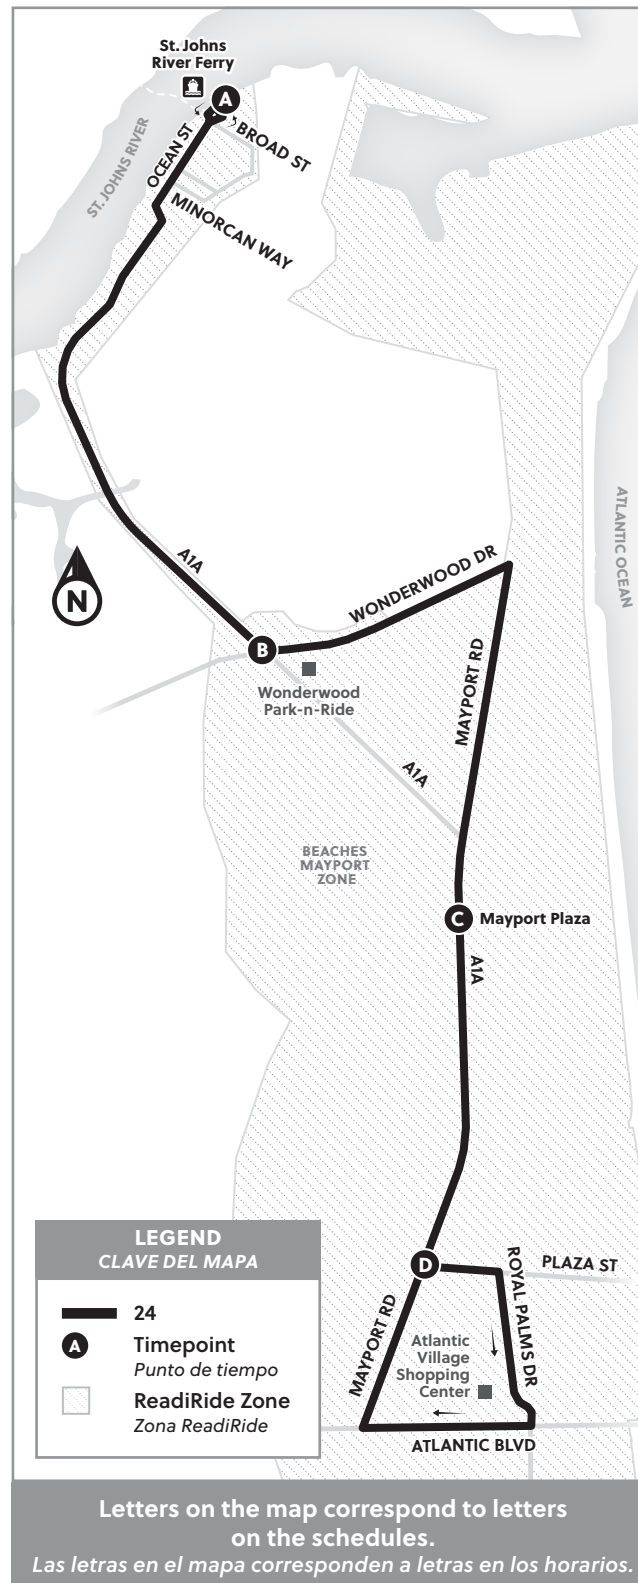

Let Us Help You Dejanos Ayudarte

JTA Customer Service
JTA Servicio al Cliente

(904) 630-3100

Florida Relay 711 or **(800) 955-8771**

Monday - Friday 5:30 a.m. - 8:30 p.m.
Lunes - Viernes

Saturday 8 a.m. - 5 p.m.
Sábado

Sunday Closed
Domingo Cerrado

Lost and Found
Articulos Perdidos

(904) 630-3189

100 LaVilla Center Drive
Jacksonville, FL 32204

Monday - Friday 8 a.m. - 5 p.m.
Lunes - Viernes

Saturday - Sunday Closed
Sábado - Domingo Cerrado

Administrative Headquarters
Sede Administrativa

100 LaVilla Center Drive
Jacksonville, FL 32204

Website
Sitio web

jtafla.com

ReadiRide

jtafla.com/readiride

(904) 265-6999

*If you see something unsafe,
call **844-SAFE-JTA**.*

■ *Si ve algo que es inseguro, favor
de llamar al **844-SAFE-JTA**.*

© 2024 Jacksonville Transportation Authority.
All rights reserved. BUS-24049.

Letters on the map correspond to letters
on the schedules.
Las letras en el mapa corresponden a letras en los horarios.

JACKSONVILLE TRANSPORTATION AUTHORITY

Effective June 10, 2024 / *Effective el 10 de Junio de 2024*

Mayport

24