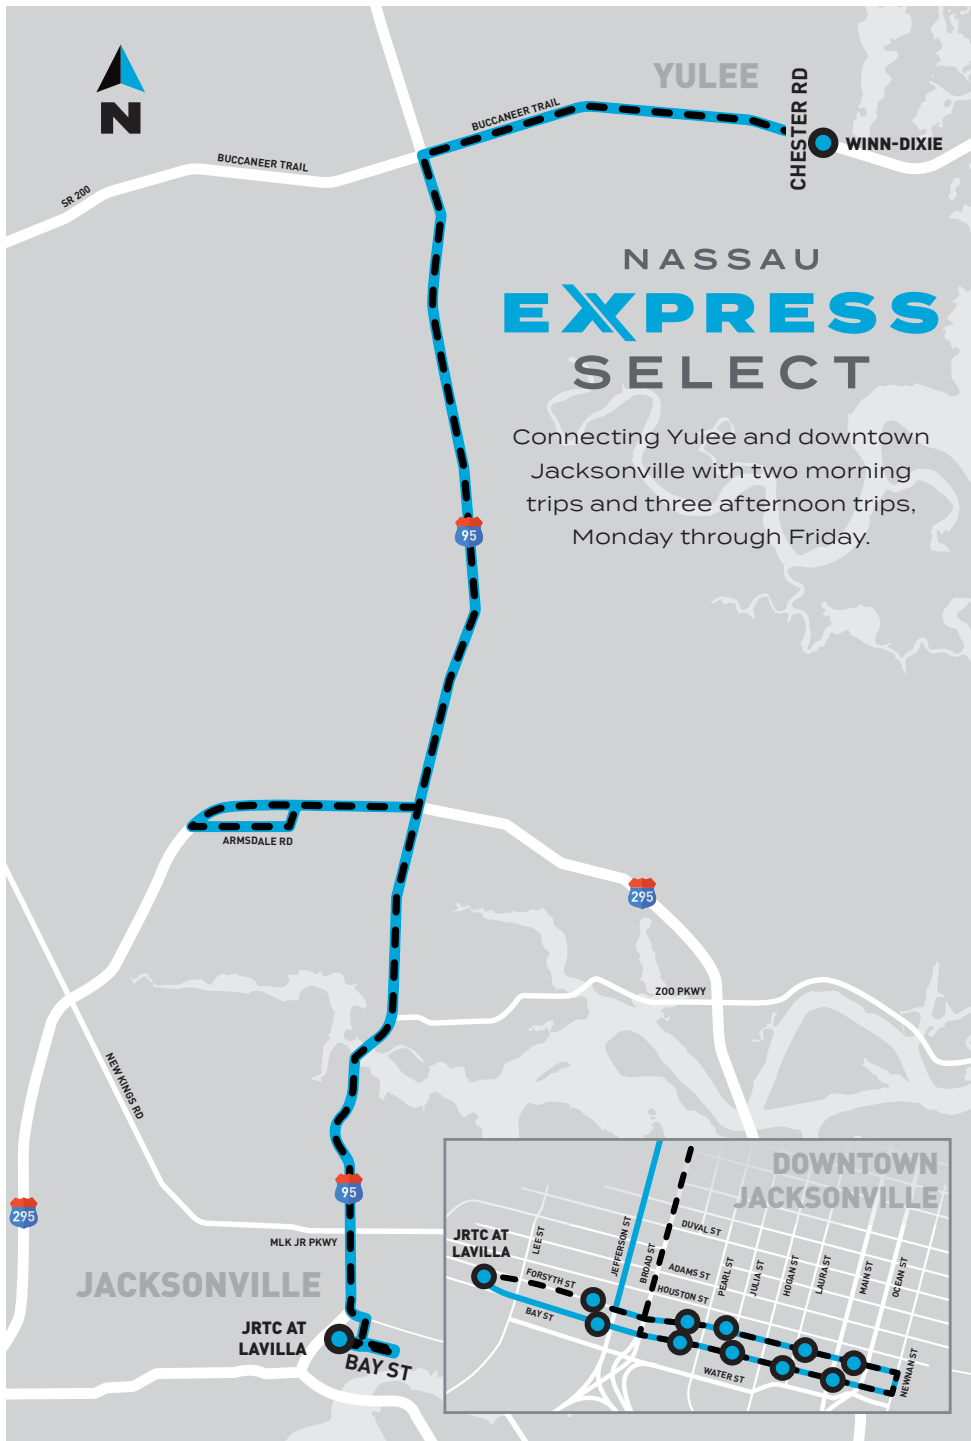

## USING THE SERVICE IS EASY

Simply...

- Walk to or drive over and park at the Lofton Square Shopping Center in Yulee, located on the corner of Amelia Concourse and A1A.
- Board the bus at the **Nassau Express Select** bus shelter near Winn-Dixie and leave the driving to our professional team of operators.
- Arrive in downtown Jacksonville, ready to go!