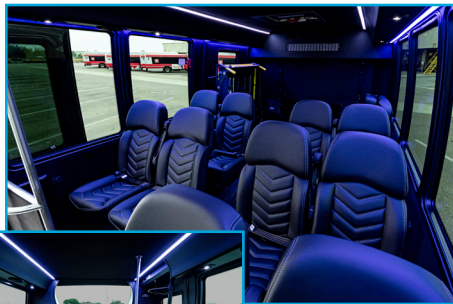

With **Nassau Express Select** vehicles and comfortable seating, the service provides modern-day conveniences, including complimentary Wi-Fi and USB charging ports. All vehicles are equipped with wheelchair access.