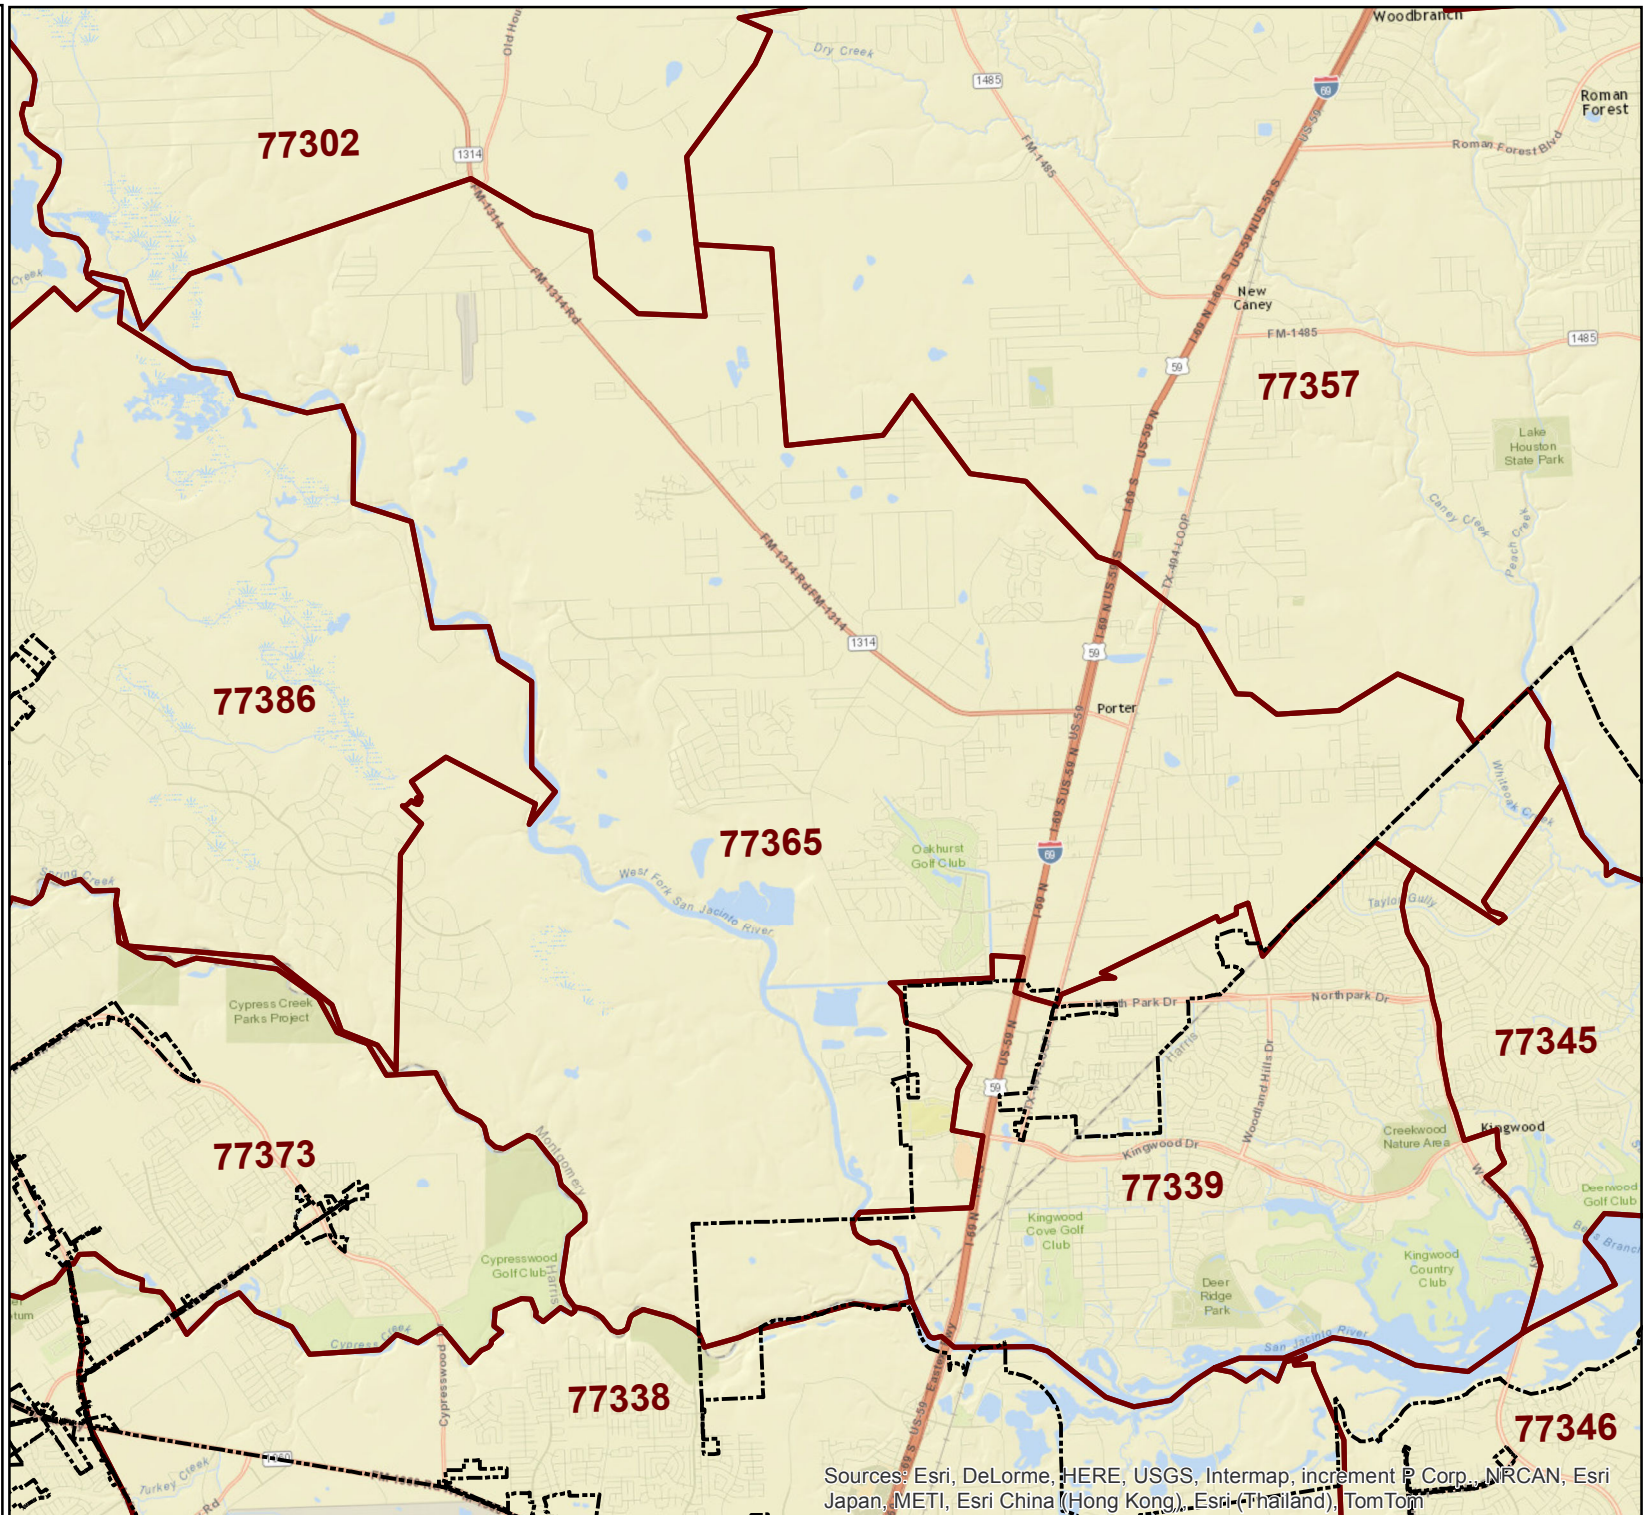

City of Houston ZIP Code 77365

-  City of Houston Limits
-  ZIP Code Boundary

Source: COHGIS Database
ESRI
Date: Nov 2014
Reference: PJ17796_77365

0 2,150,430 8,600
Feet

This map is made available for reference purposes only and should not be substituted for a survey product. The City of Houston will not accept liability of any kind in conjunction with its use.

**PLANNING &
DEVELOPMENT
DEPARTMENT**

Sources: Esri, DeLorme, HERE, USGS, Intermap, increment P Corp., NRCAN, Esri Japan, METI, Esri China (Hong Kong), Esri (Thailand), TomTom