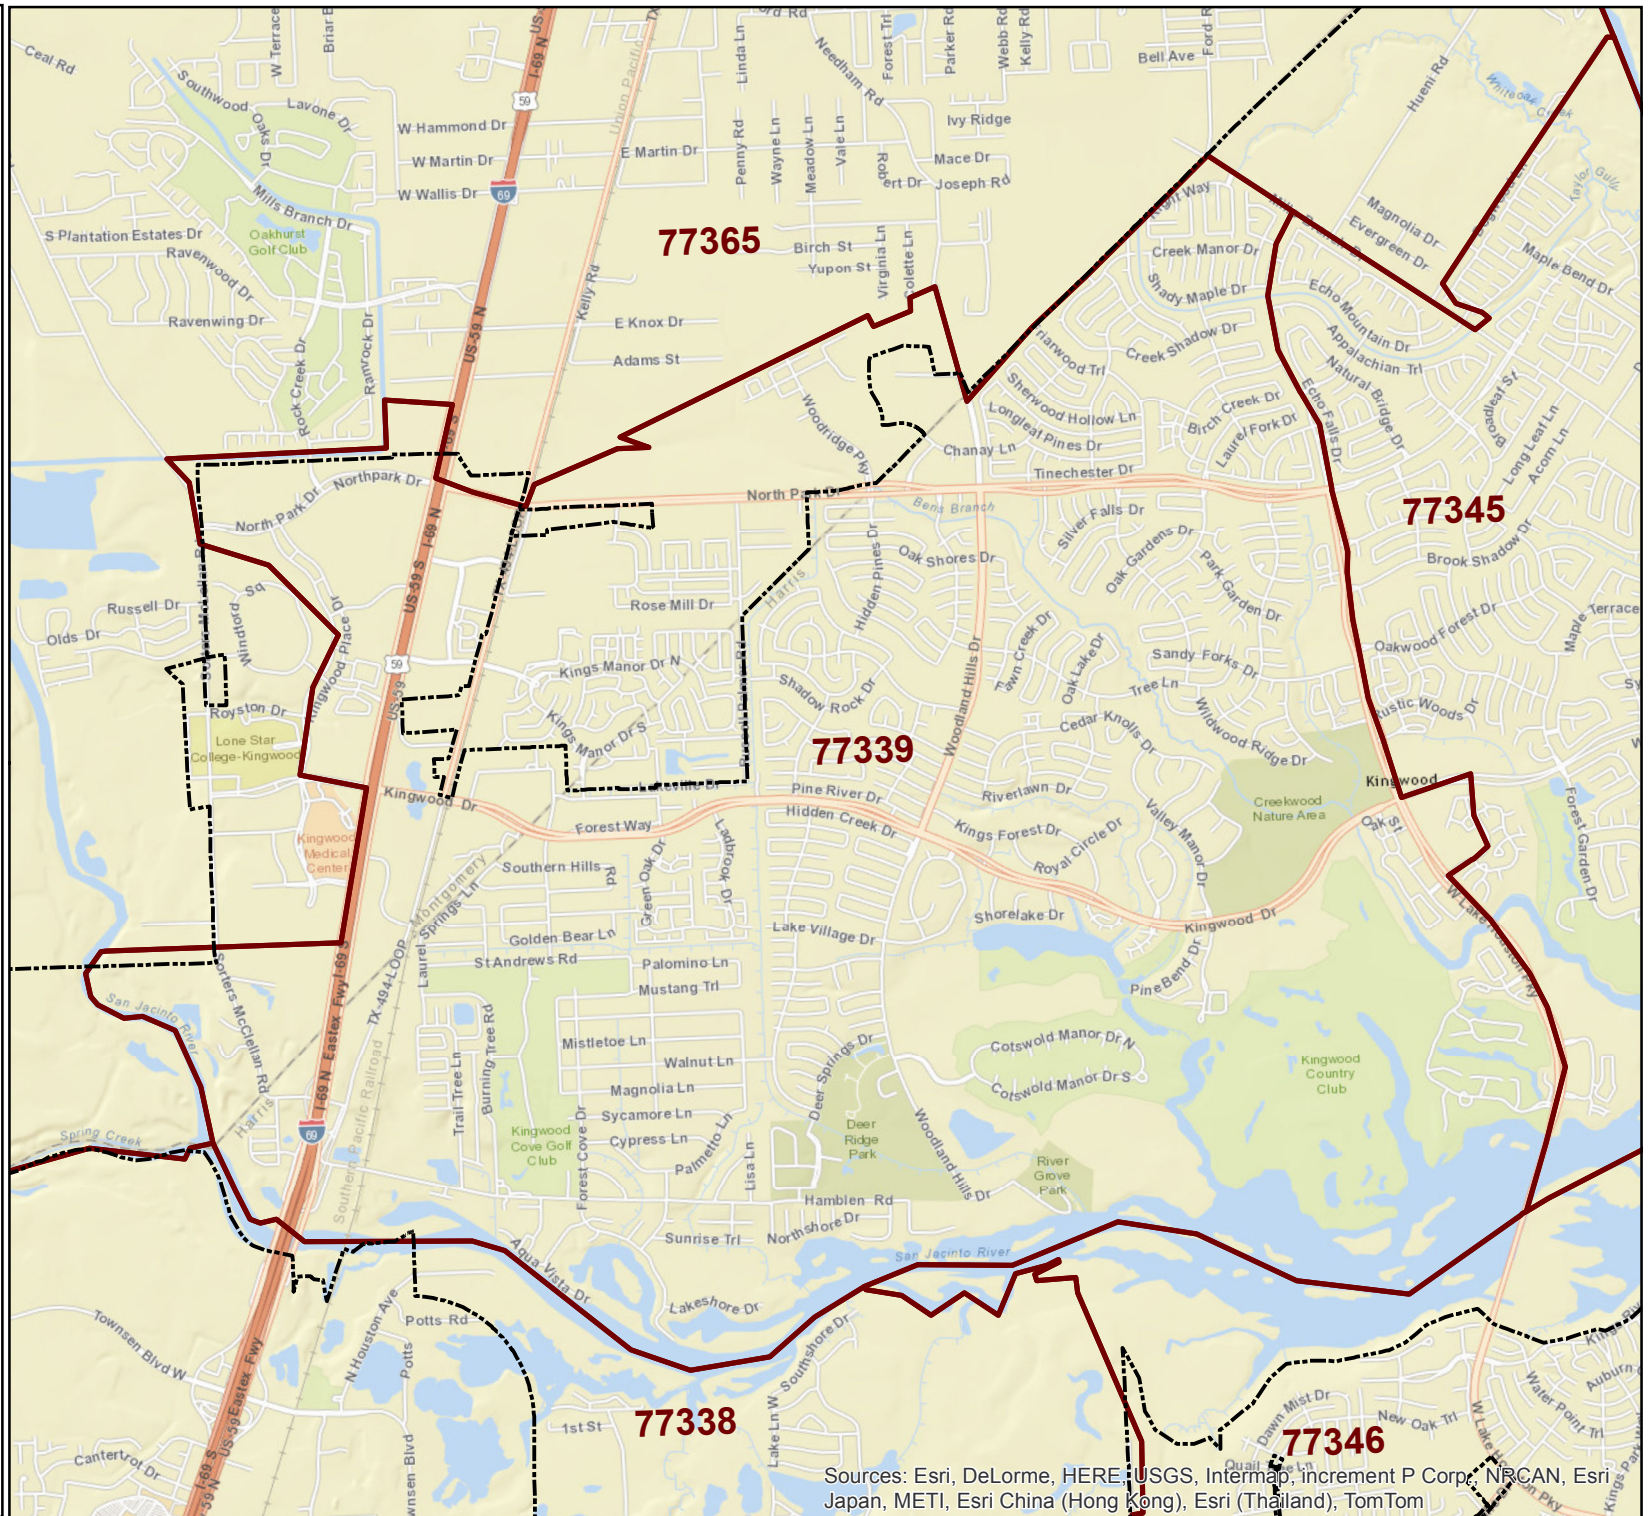

City of Houston ZIP Code 77339

-  City of Houston Limits
-  ZIP Code Boundary

Source: COHGIS Database
ESRI
Date: Nov 2014
Reference: PJ17796_77339

0 1,000 2,000 4,000
Feet

This map is made available for reference purposes only and should not be substituted for a survey product. The City of Houston will not accept liability of any kind in conjunction with its use.

**PLANNING &
DEVELOPMENT
DEPARTMENT**

Sources: Esri, DeLorme, HERE, USGS, Intermap, increment P Corp., NRCAN, Esri Japan, METI, Esri China (Hong Kong), Esri (Thailand), TomTom