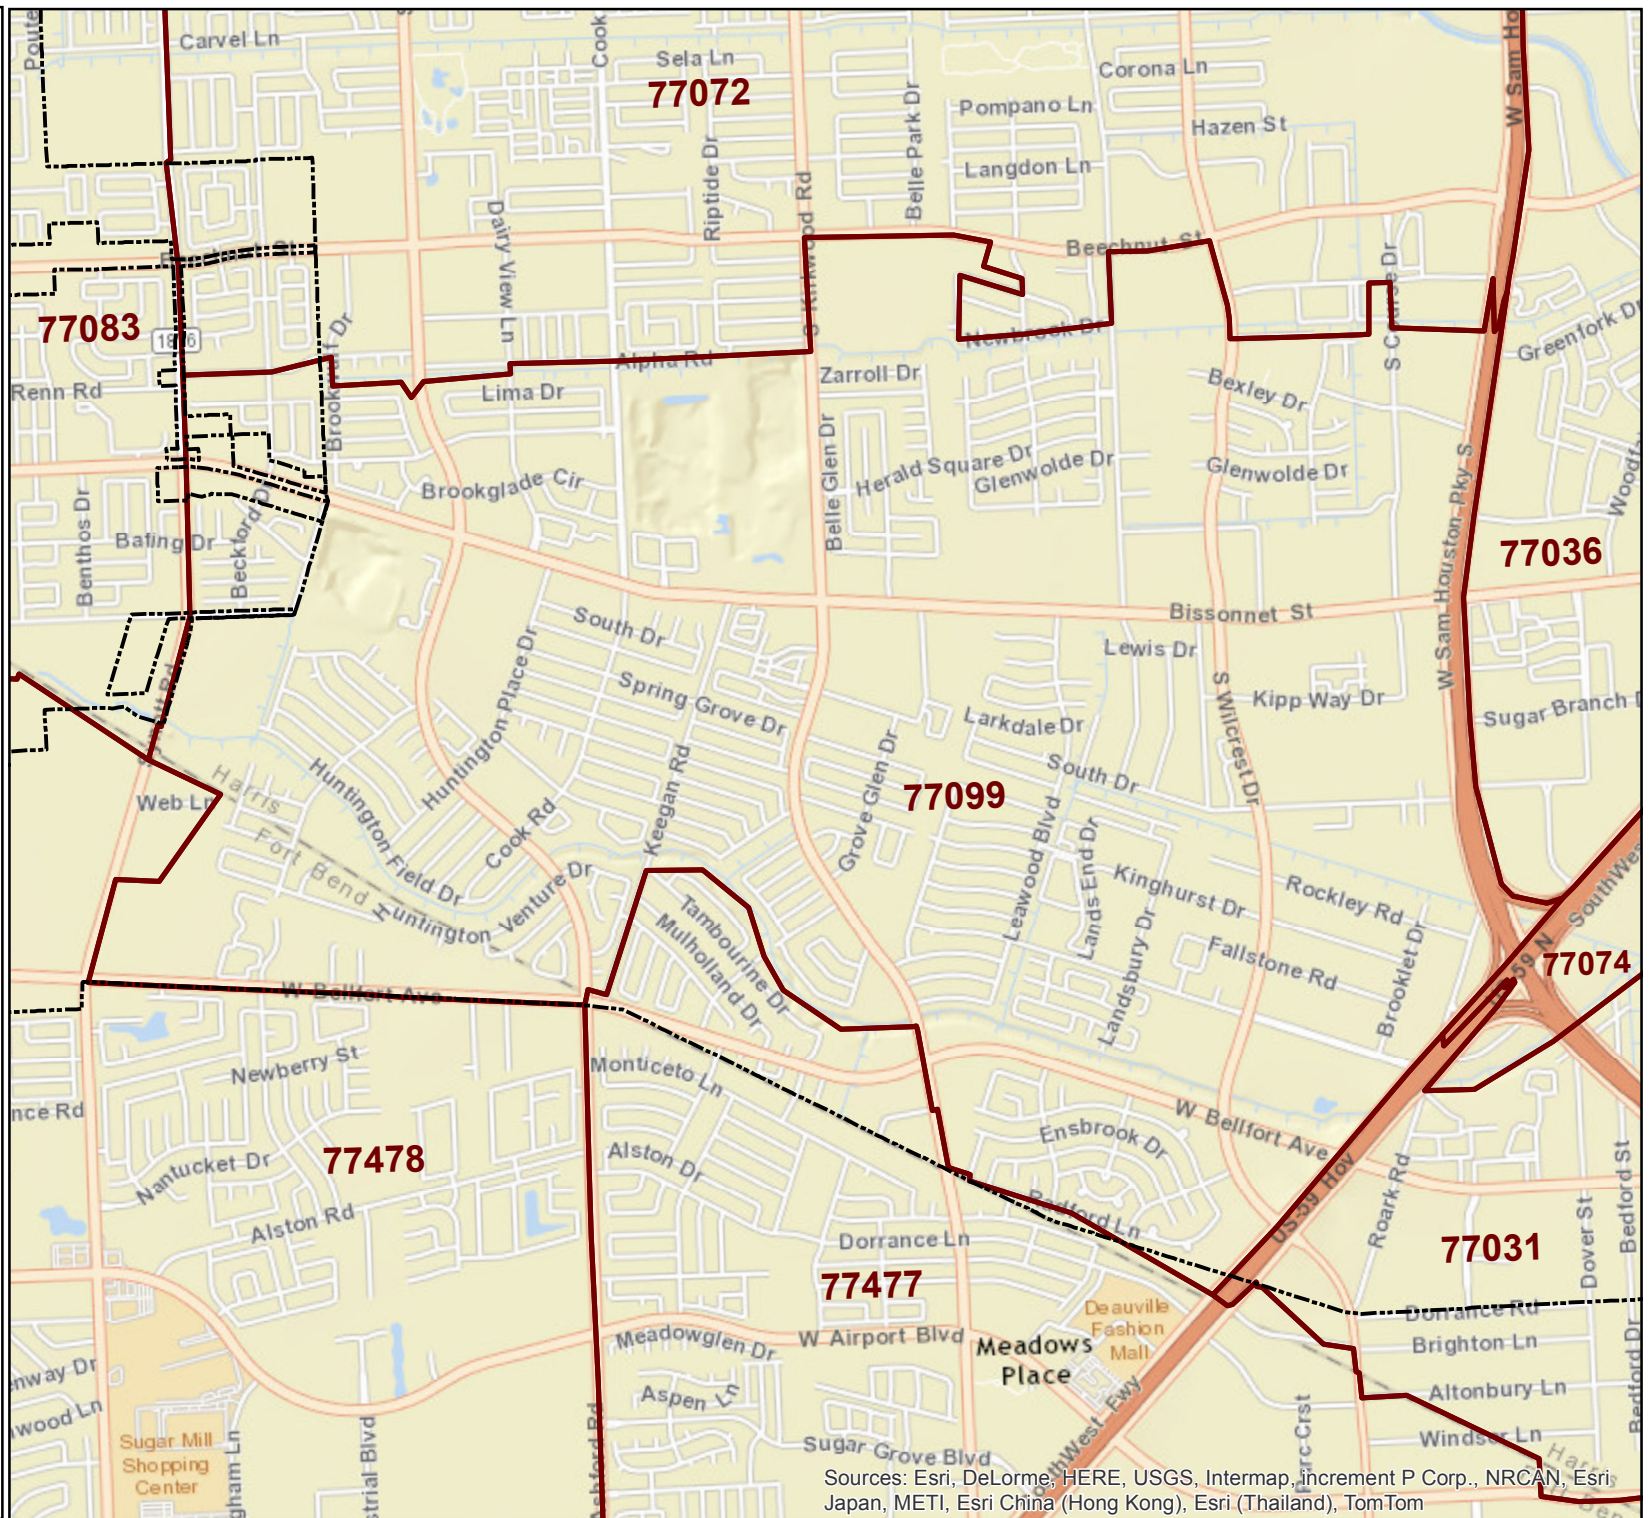

# City of Houston ZIP Code 77099

-  City of Houston Limits
-  ZIP Code Boundary

Source: COHGIS Database  
ESRI  
Date: Nov 2014  
Reference: PJ17796\_77099

0 650 1,300 2,600  
Feet

This map is made available for reference purposes only and should not be substituted for a survey product. The City of Houston will not accept liability of any kind in conjunction with its use.

**PLANNING &  
DEVELOPMENT  
DEPARTMENT**

Sources: Esri, DeLorme, HERE, USGS, Intermap, increment P Corp., NRCAN, Esri Japan, METI, Esri China (Hong Kong), Esri (Thailand), TomTom