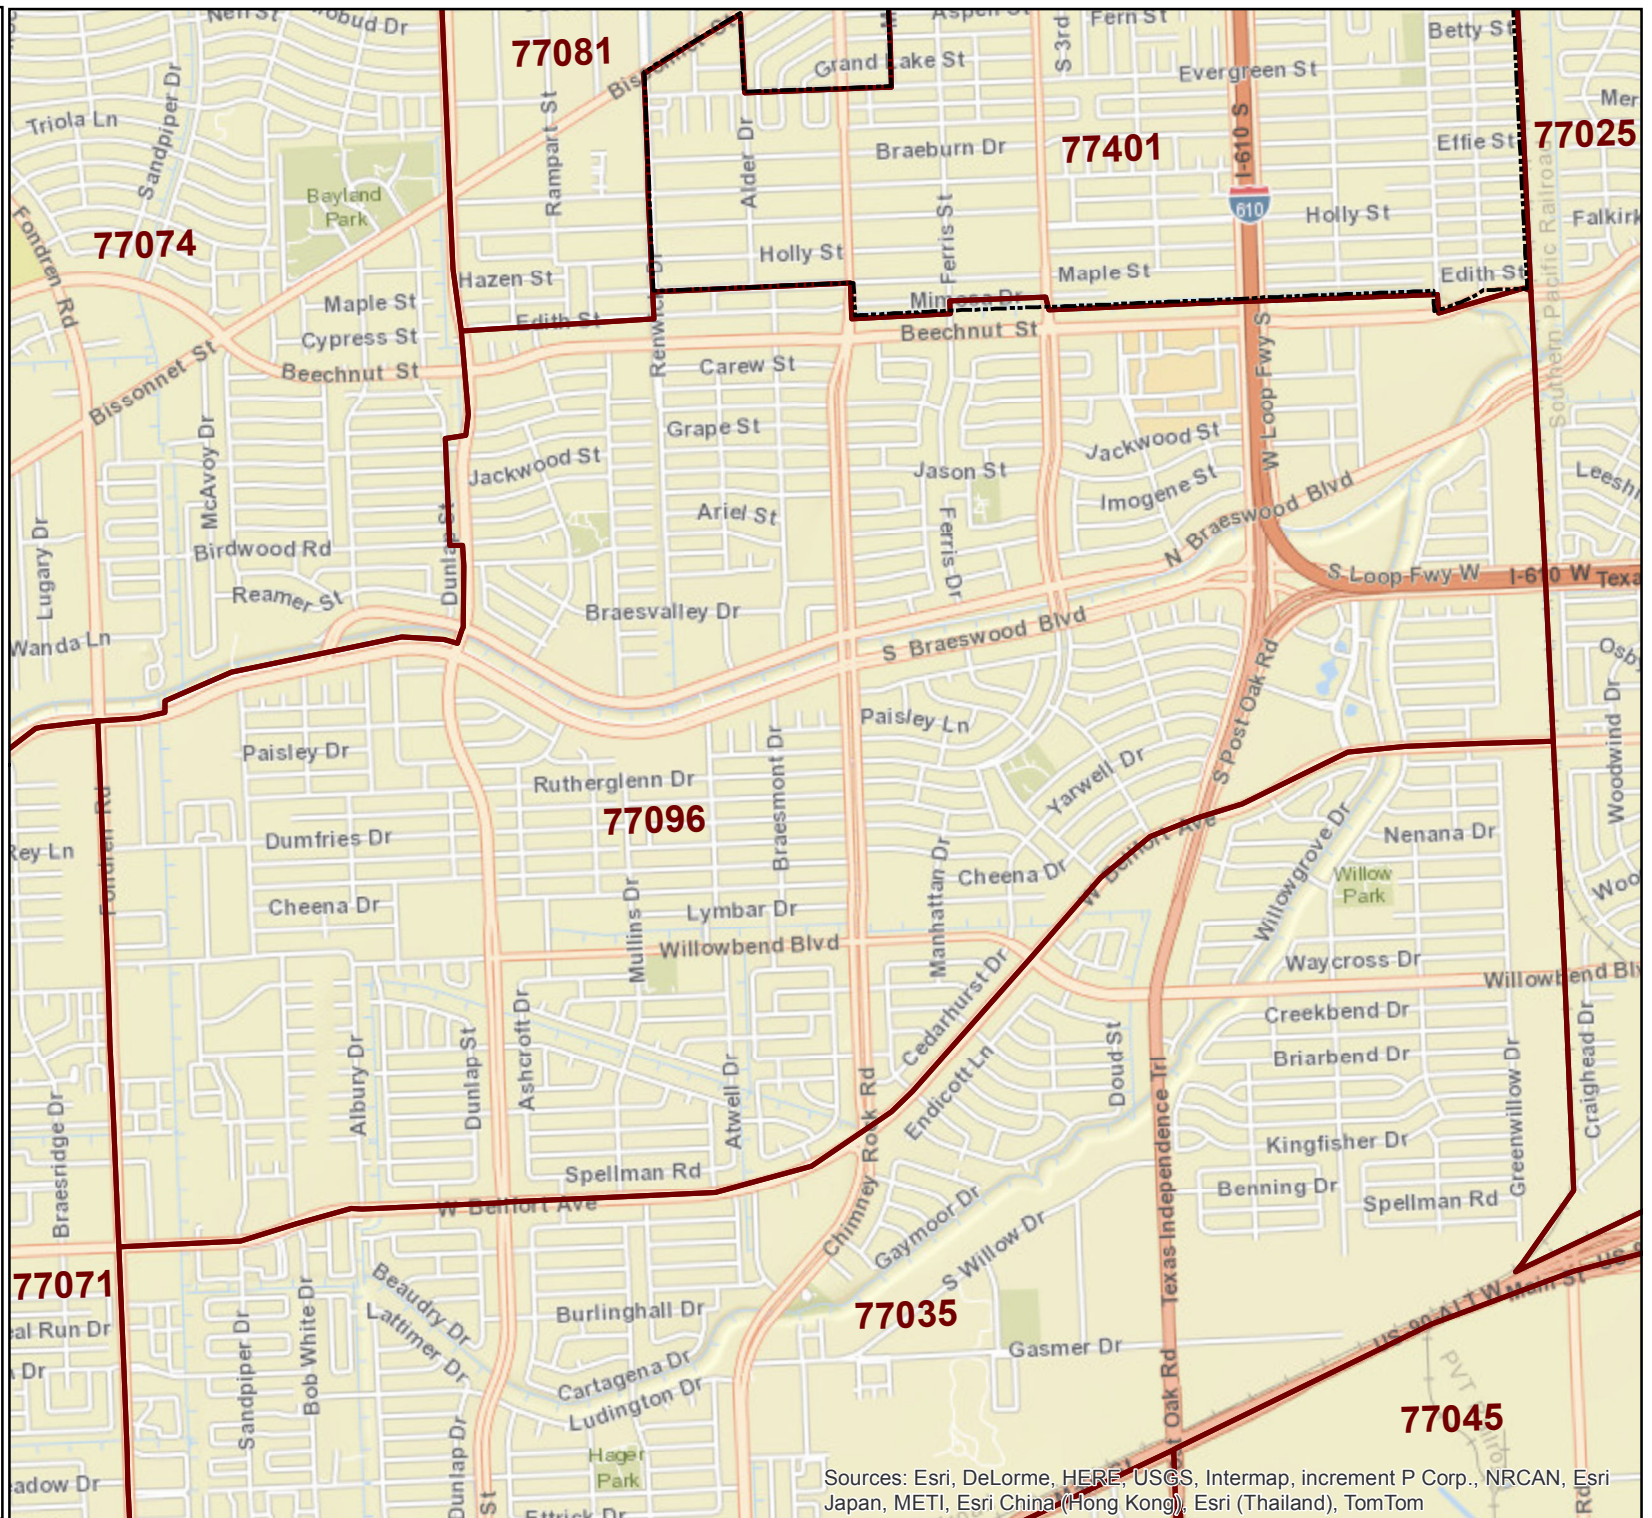

City of Houston ZIP Code 77096

-  City of Houston Limits
-  ZIP Code Boundary

Source: COHGIS Database
ESRI
Date: Nov 2014
Reference: PJ17796_77096

0 650 1,300 2,600
Feet

This map is made available for reference purposes only and should not be substituted for a survey product. The City of Houston will not accept liability of any kind in conjunction with its use.

**PLANNING &
DEVELOPMENT
DEPARTMENT**

Sources: Esri, DeLorme, HERE, USGS, Intermap, increment P Corp., NRCAN, Esri Japan, METI, Esri China (Hong Kong), Esri (Thailand), TomTom