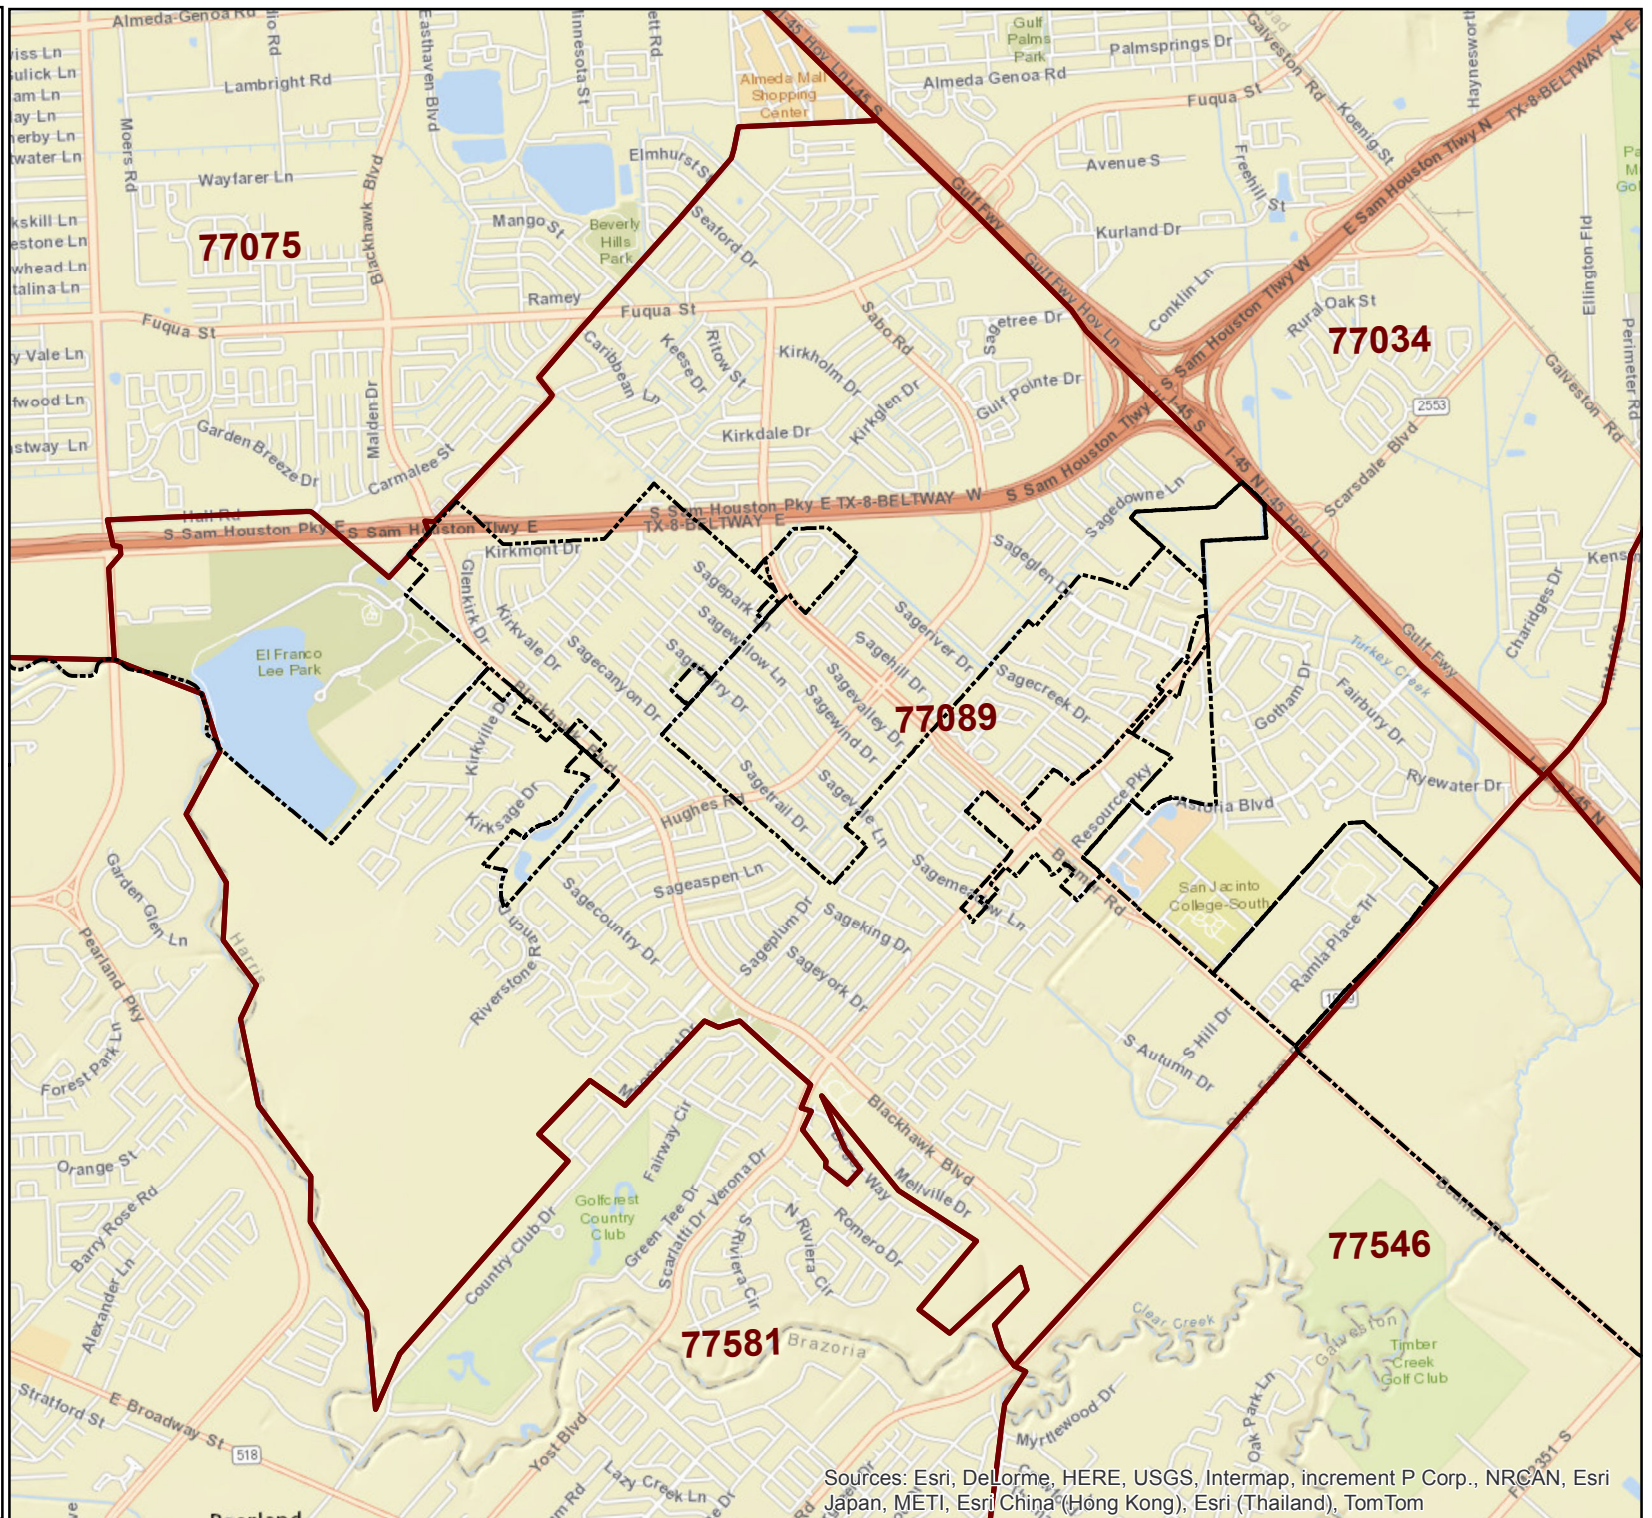

City of Houston ZIP Code 77089

-  City of Houston Limits
-  ZIP Code Boundary

Source: COHGIS Database
ESRI
Date: Nov 2014
Reference: PJ17796_77089

0 875 1,750 3,500
Feet

This map is made available for reference purposes only and should not be substituted for a survey product. The City of Houston will not accept liability of any kind in conjunction with its use.

**PLANNING &
DEVELOPMENT
DEPARTMENT**

Sources: Esri, DeLorme, HERE, USGS, Intermap, increment P Corp., NRCAN, Esri Japan, METI, Esri China (Hong Kong), Esri (Thailand), TomTom