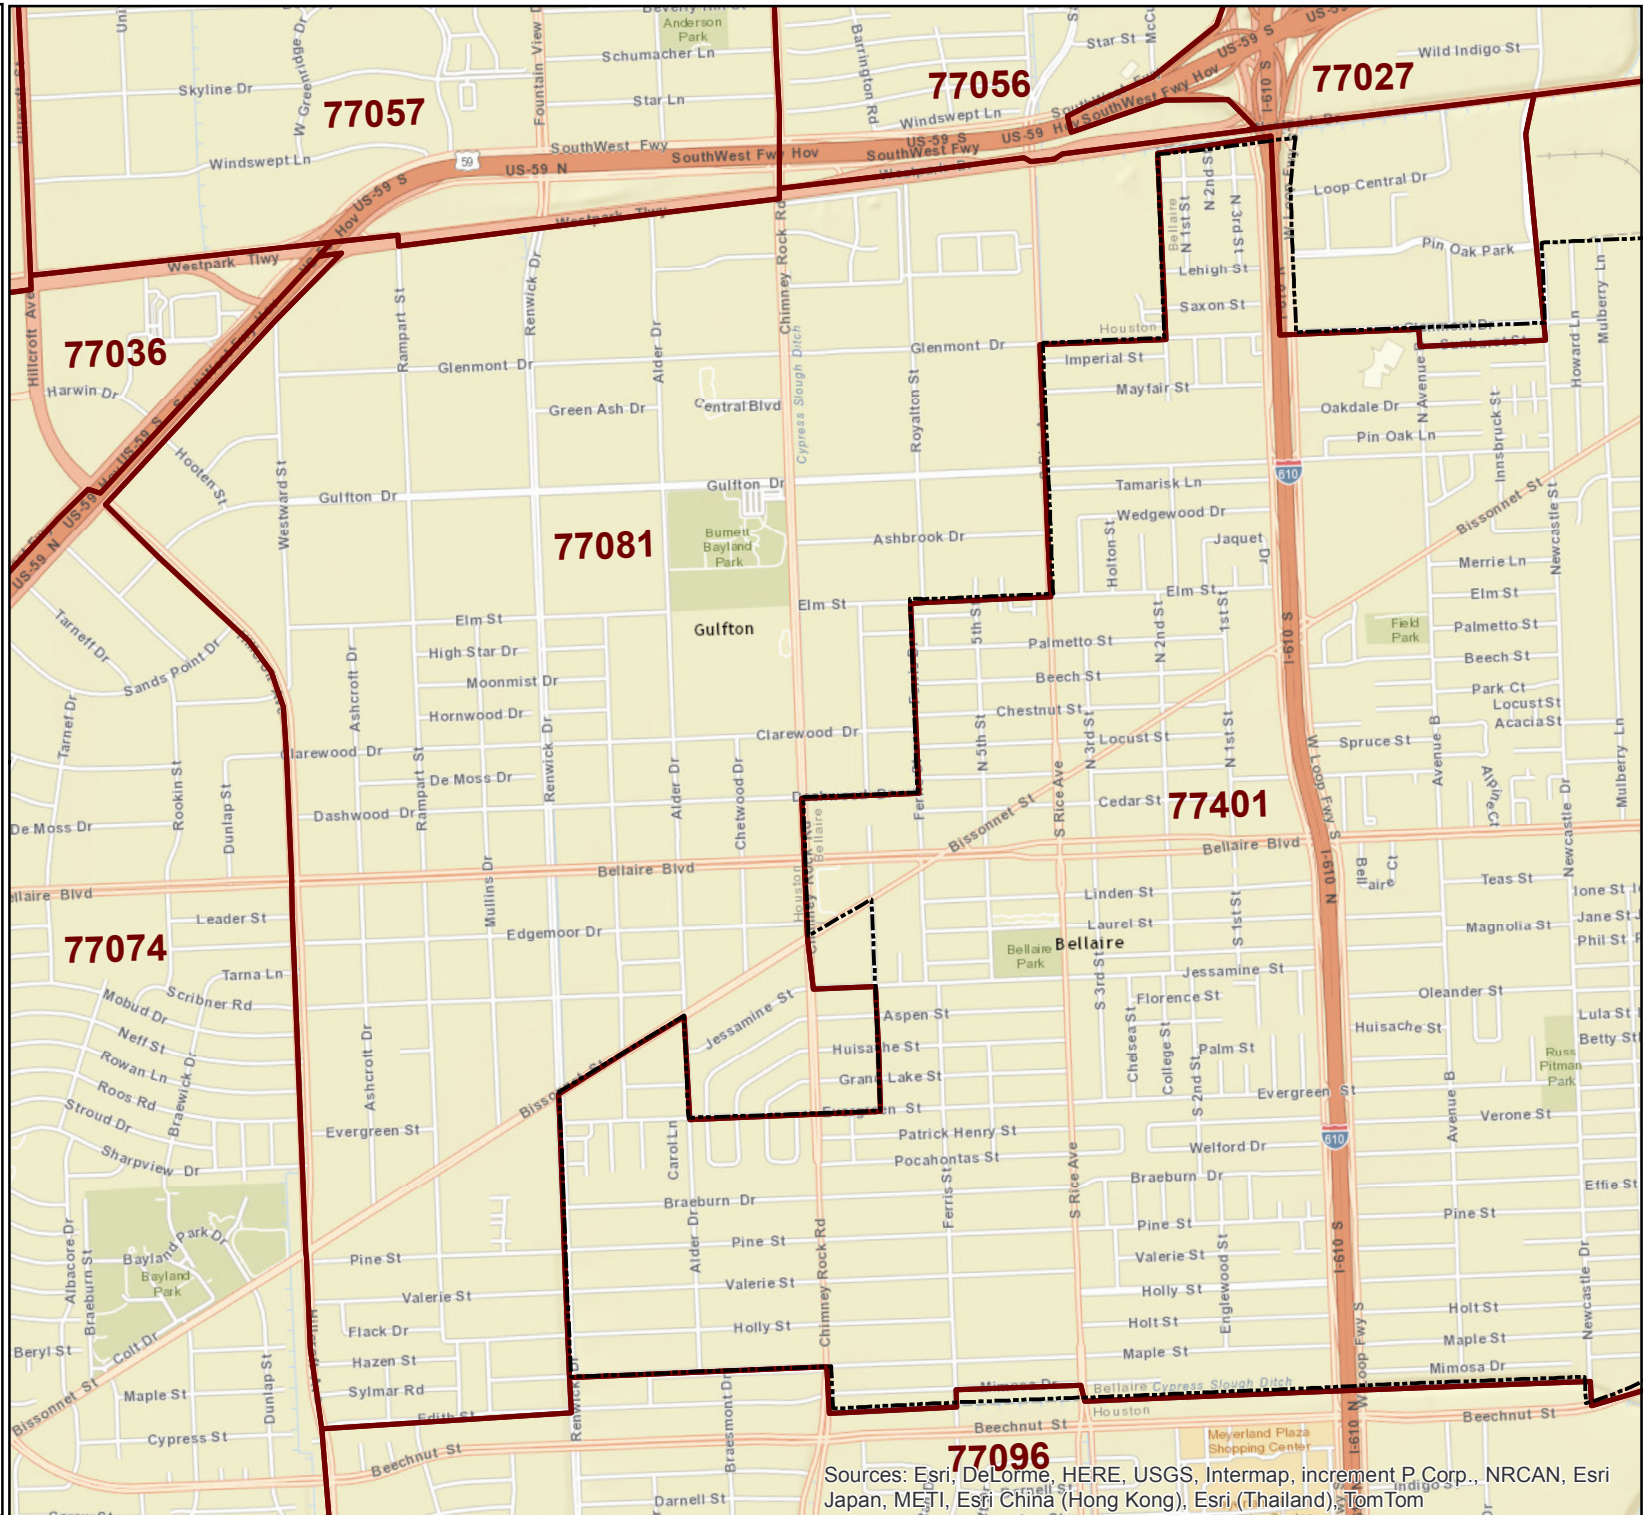

City of Houston ZIP Code 77081

-  City of Houston Limits
-  ZIP Code Boundary

Source: COHGIS Database
ESRI
Date: Nov 2014
Reference: PJ17796_77081

0 500 1,000 2,000
Feet

This map is made available for reference purposes only and should not be substituted for a survey product. The City of Houston will not accept liability of any kind in conjunction with its use.

**PLANNING &
DEVELOPMENT
DEPARTMENT**

Sources: Esri, DeLorme, HERE, USGS, Intermap, increment P Corp., NRCAN, Esri Japan, MEIT, Esri China (Hong Kong), Esri (Thailand), TomTom