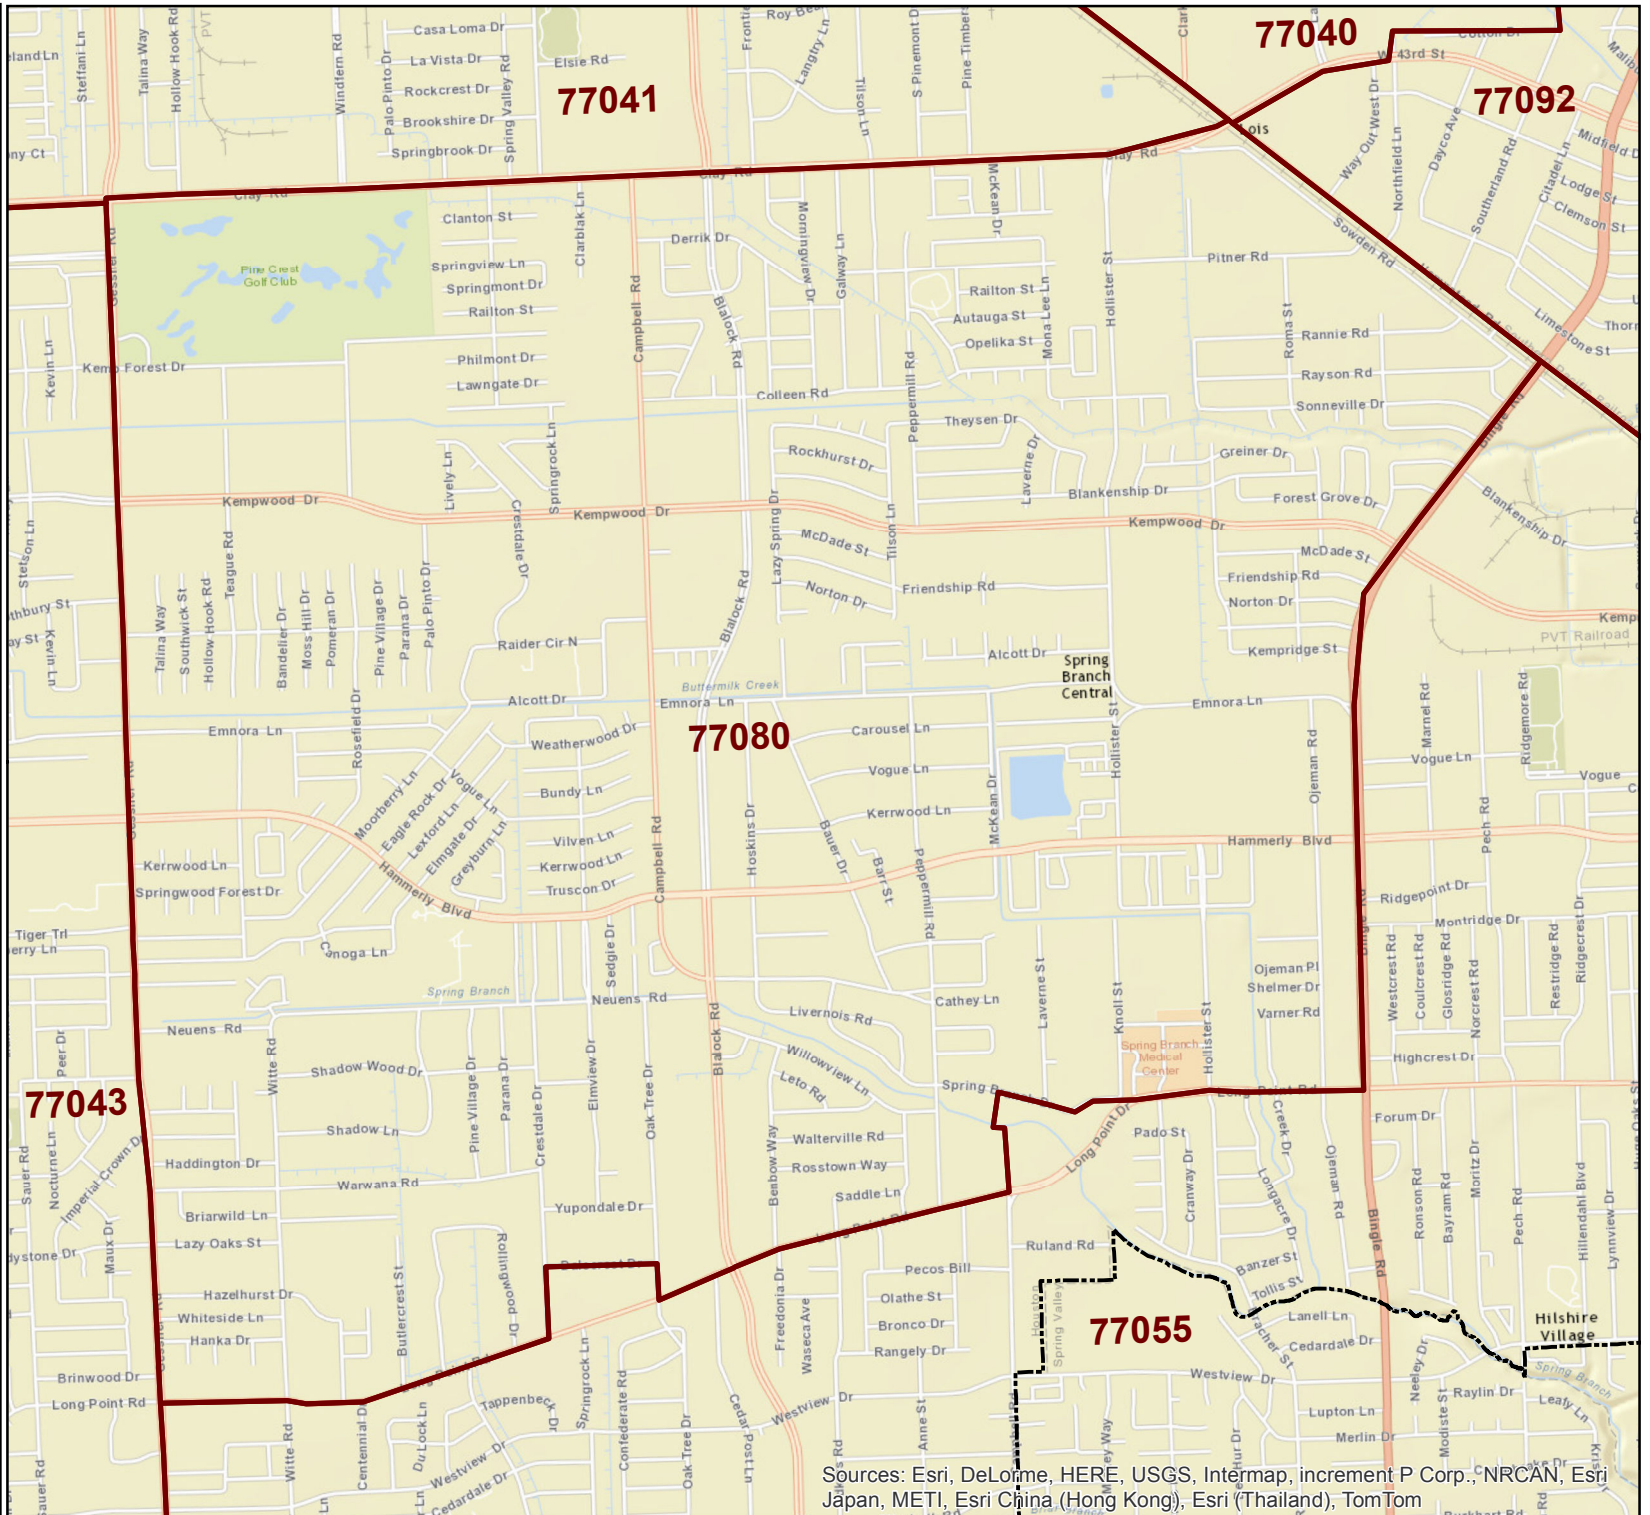

City of Houston ZIP Code 77080

-  City of Houston Limits
-  ZIP Code Boundary

Source: COHGIS Database
ESRI
Date: Nov 2014
Reference: PJ17796_77080

0 550 1,100 2,200
Feet

This map is made available for reference purposes only and should not be substituted for a survey product. The City of Houston will not accept liability of any kind in conjunction with its use.

**PLANNING &
DEVELOPMENT
DEPARTMENT**

Sources: Esri, DeLorme, HERE, USGS, Intermap, increment P Corp., NRCAN, Esri Japan, METI, Esri China (Hong Kong), Esri (Thailand), TomTom