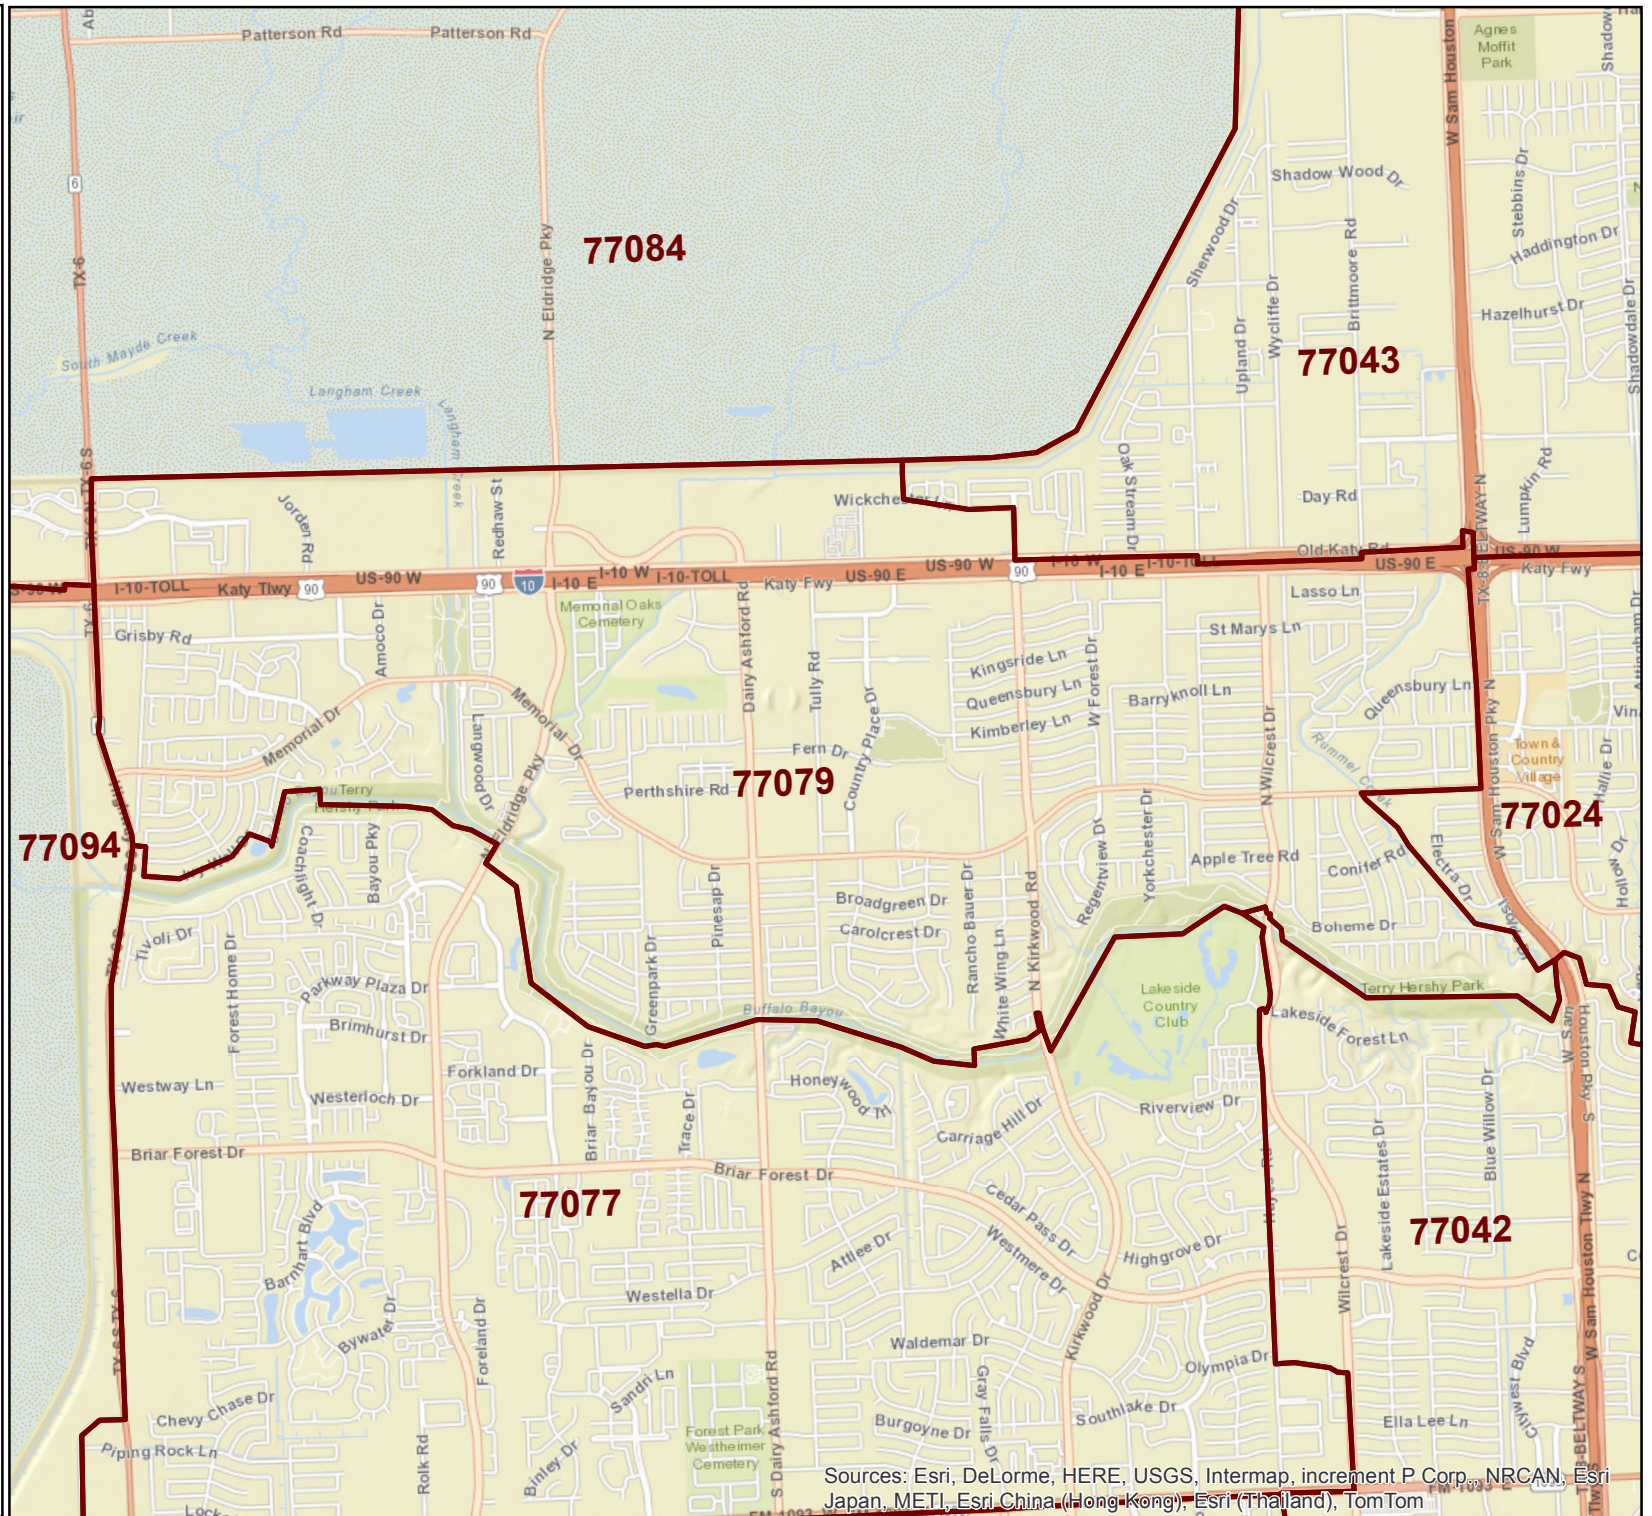

City of Houston ZIP Code 77079

-  City of Houston Limits
-  ZIP Code Boundary

Source: COHGIS Database
ESRI
Date: Nov 2014
Reference: PJ17796_77079

0 900 1,800 3,600
Feet

This map is made available for reference purposes only and should not be substituted for a survey product. The City of Houston will not accept liability of any kind in conjunction with its use.

**PLANNING &
DEVELOPMENT
DEPARTMENT**

Sources: Esri, DeLorme, HERE, USGS, Intermap, increment P Corp., NRCAN, Esri Japan, METI, Esri China (Hong Kong), Esri (Thailand), TomTom