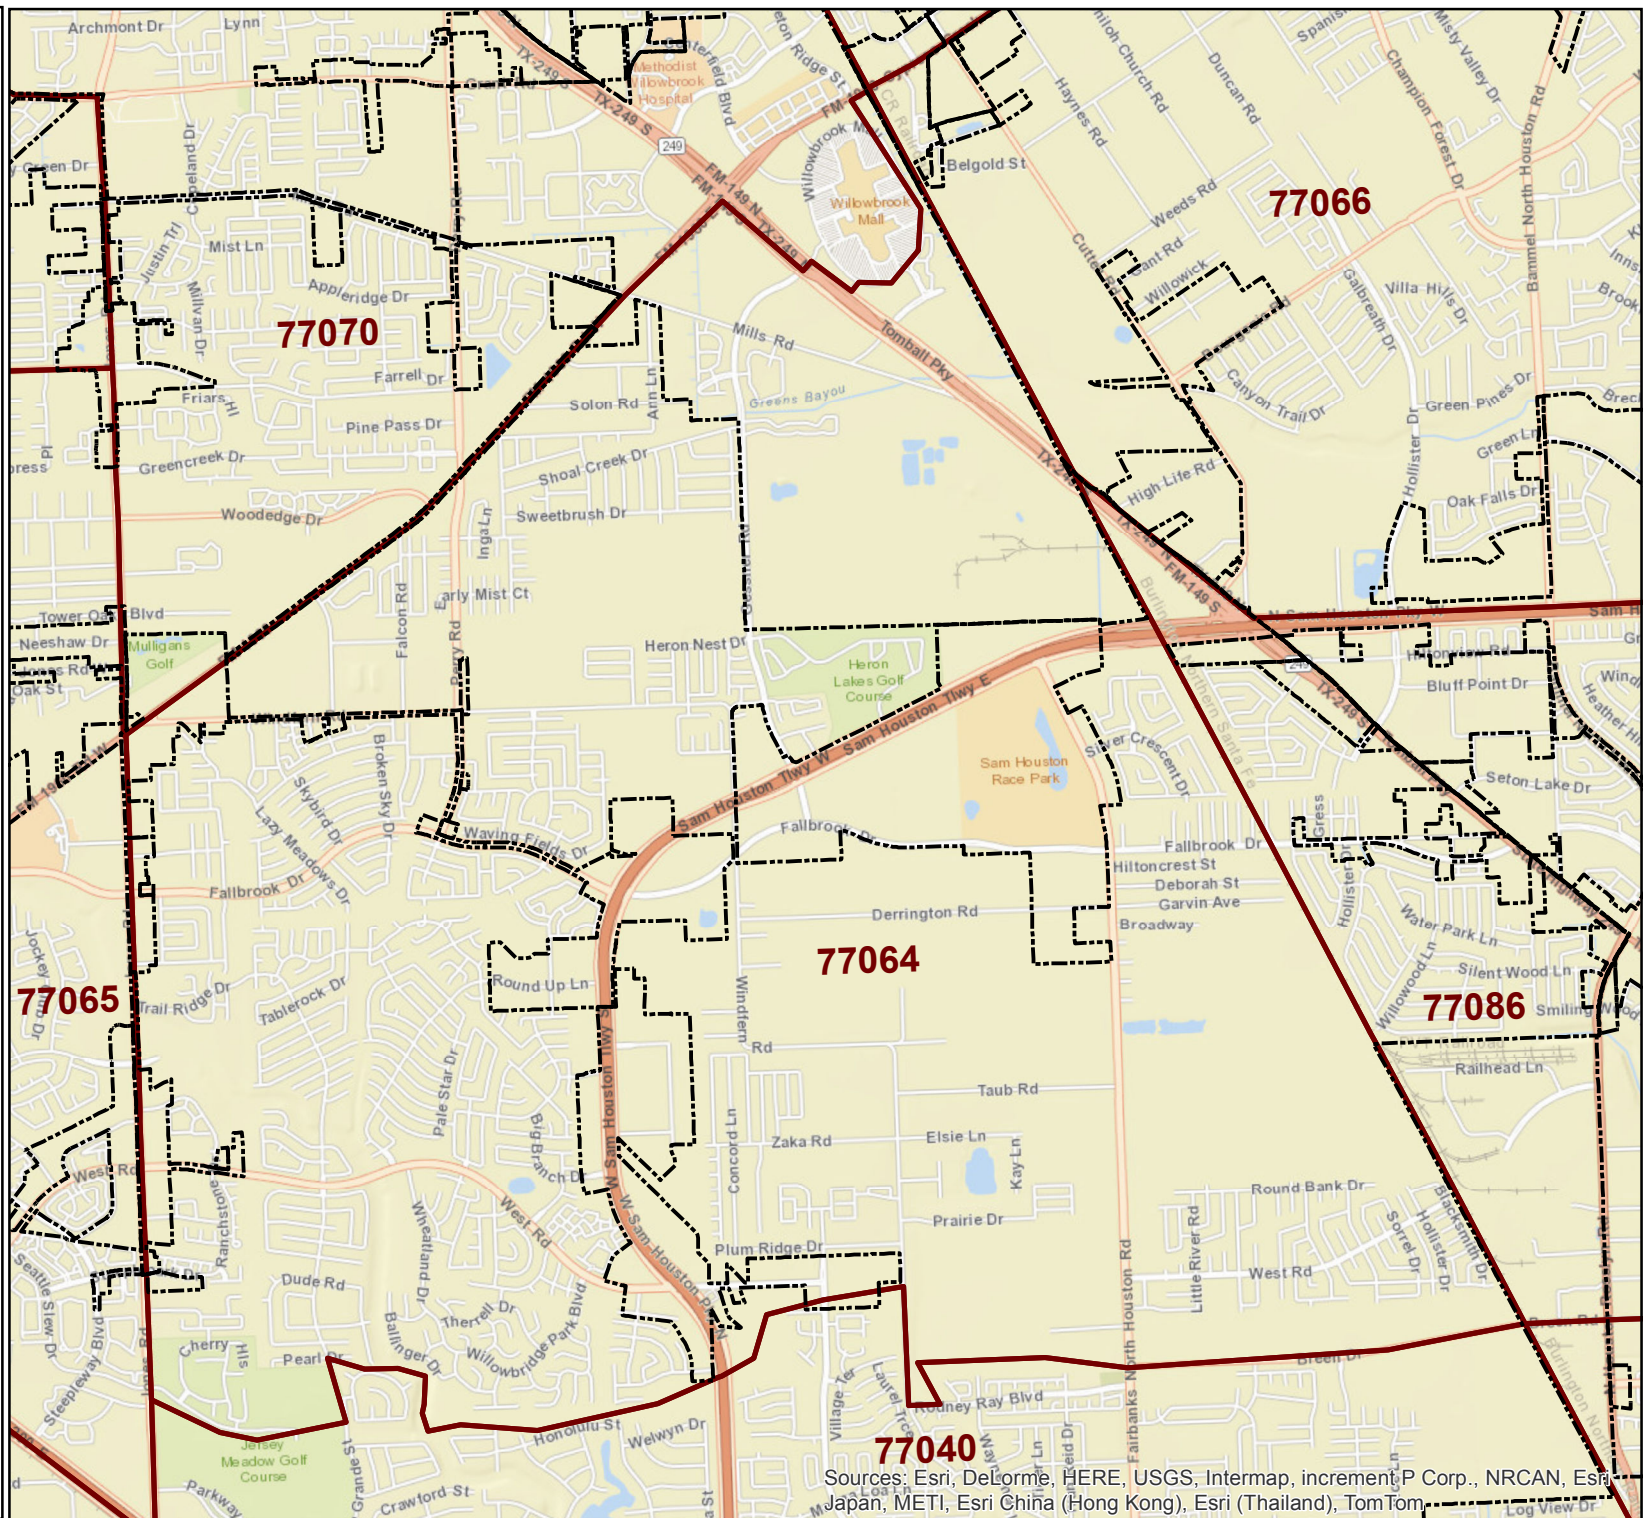

City of Houston ZIP Code 77064

-  City of Houston Limits
-  ZIP Code Boundary

Source: COHGIS Database
ESRI
Date: Nov 2014
Reference: PJ17796_77064

0 925 1,850 3,700
Feet

This map is made available for reference purposes only and should not be substituted for a survey product. The City of Houston will not accept liability of any kind in conjunction with its use.

**PLANNING &
DEVELOPMENT
DEPARTMENT**

Sources: Esri, DeLorme, HERE, USGS, Intermap, incrementP Corp., NRCAN, Esri Japan, METI, Esri China (Hong Kong), Esri (Thailand), TomTom