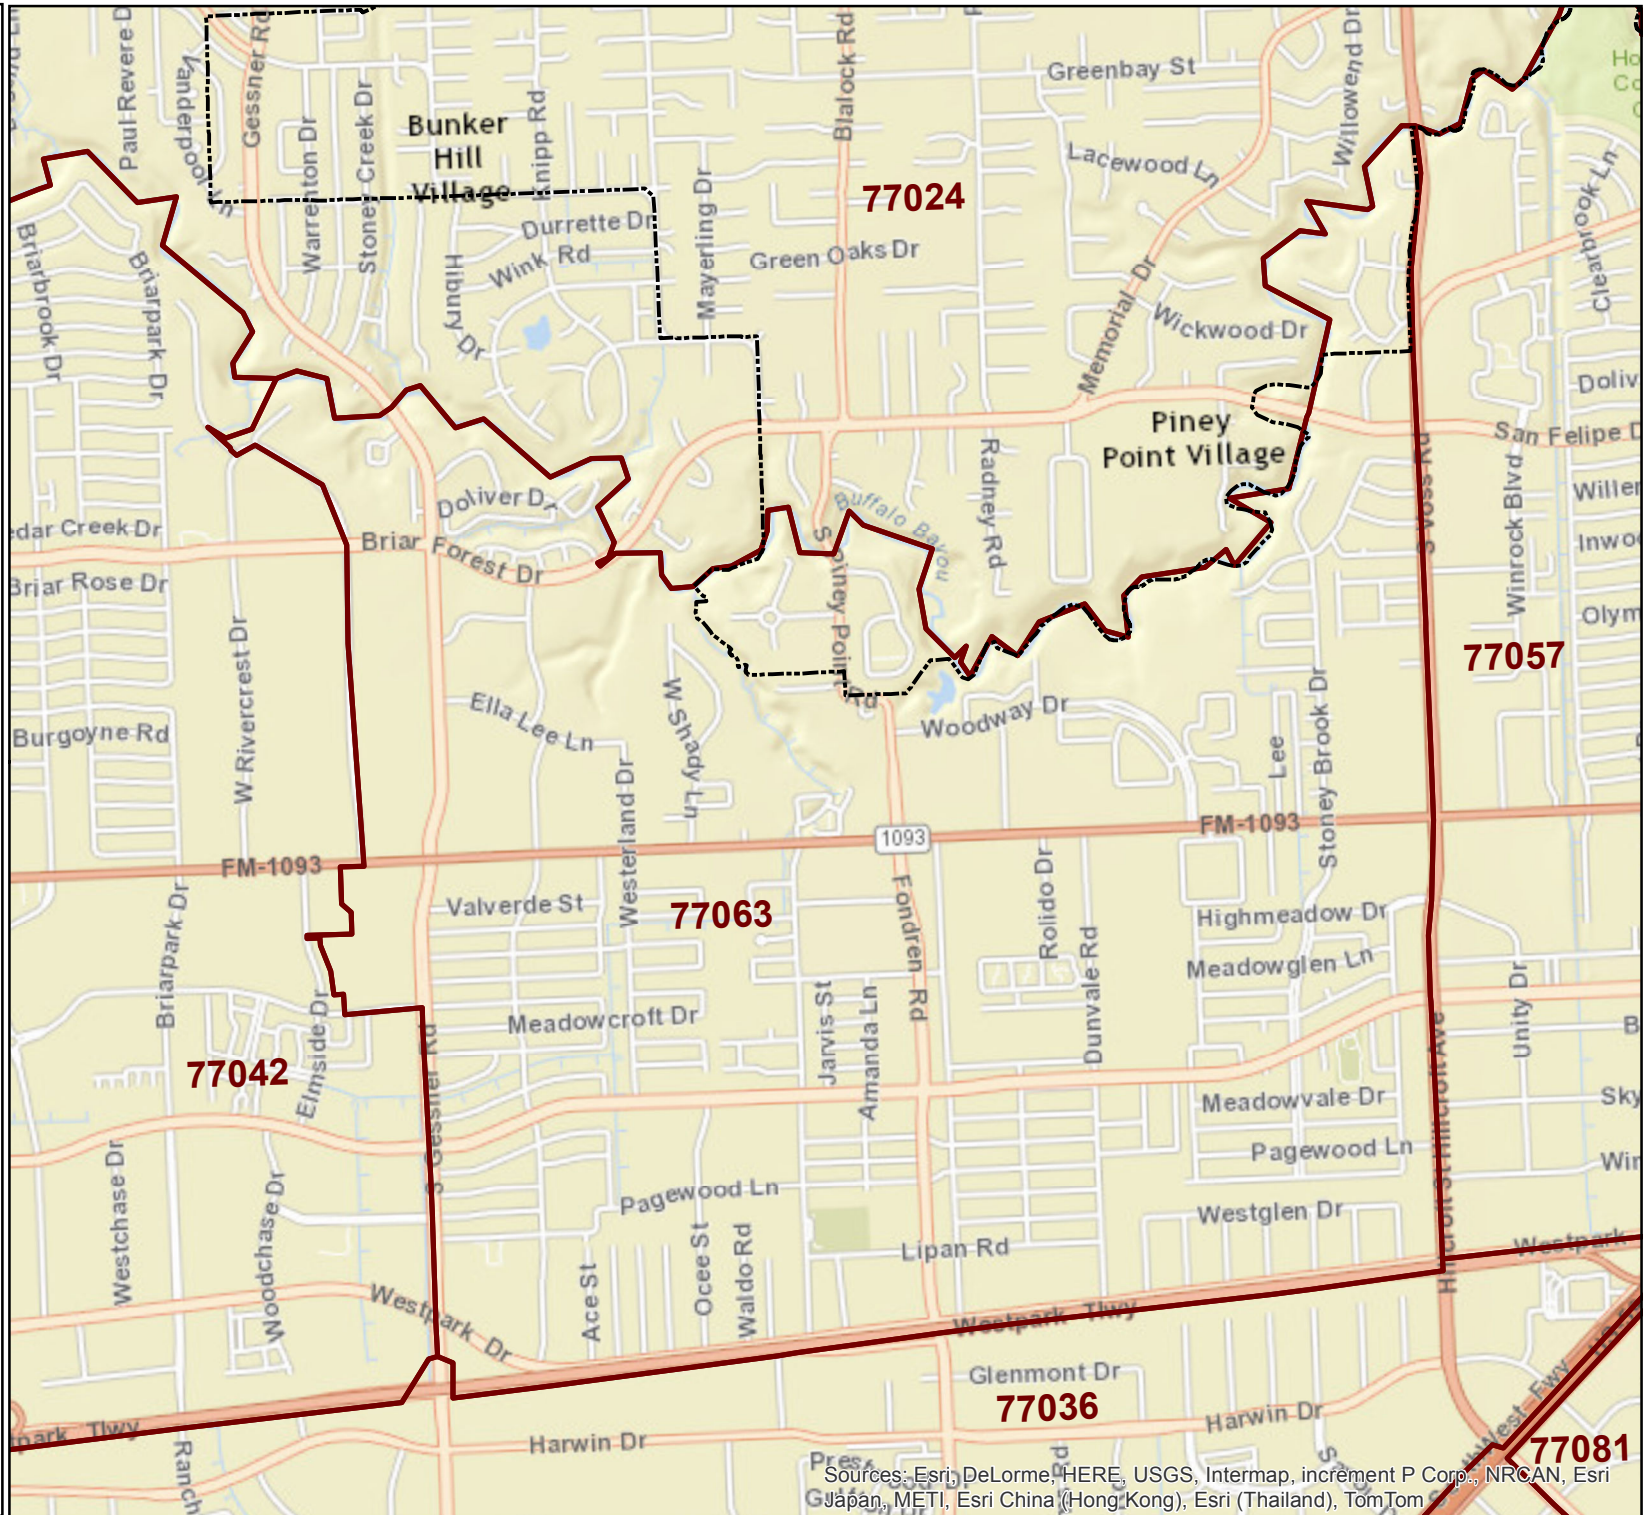

# City of Houston ZIP Code 77063

-  City of Houston Limits
-  ZIP Code Boundary

Source: COHGIS Database  
ESRI  
Date: Nov 2014  
Reference: PJ17796\_77063

0 575 1,150 2,300  
Feet

This map is made available for reference purposes only and should not be substituted for a survey product. The City of Houston will not accept liability of any kind in conjunction with its use.

**PLANNING &  
DEVELOPMENT  
DEPARTMENT**

Sources: Esri, DeLorme, HERE, USGS, Intermap, increment P Corp., NRCAN, Esri Japan, METI, Esri China (Hong Kong), Esri (Thailand), TomTom