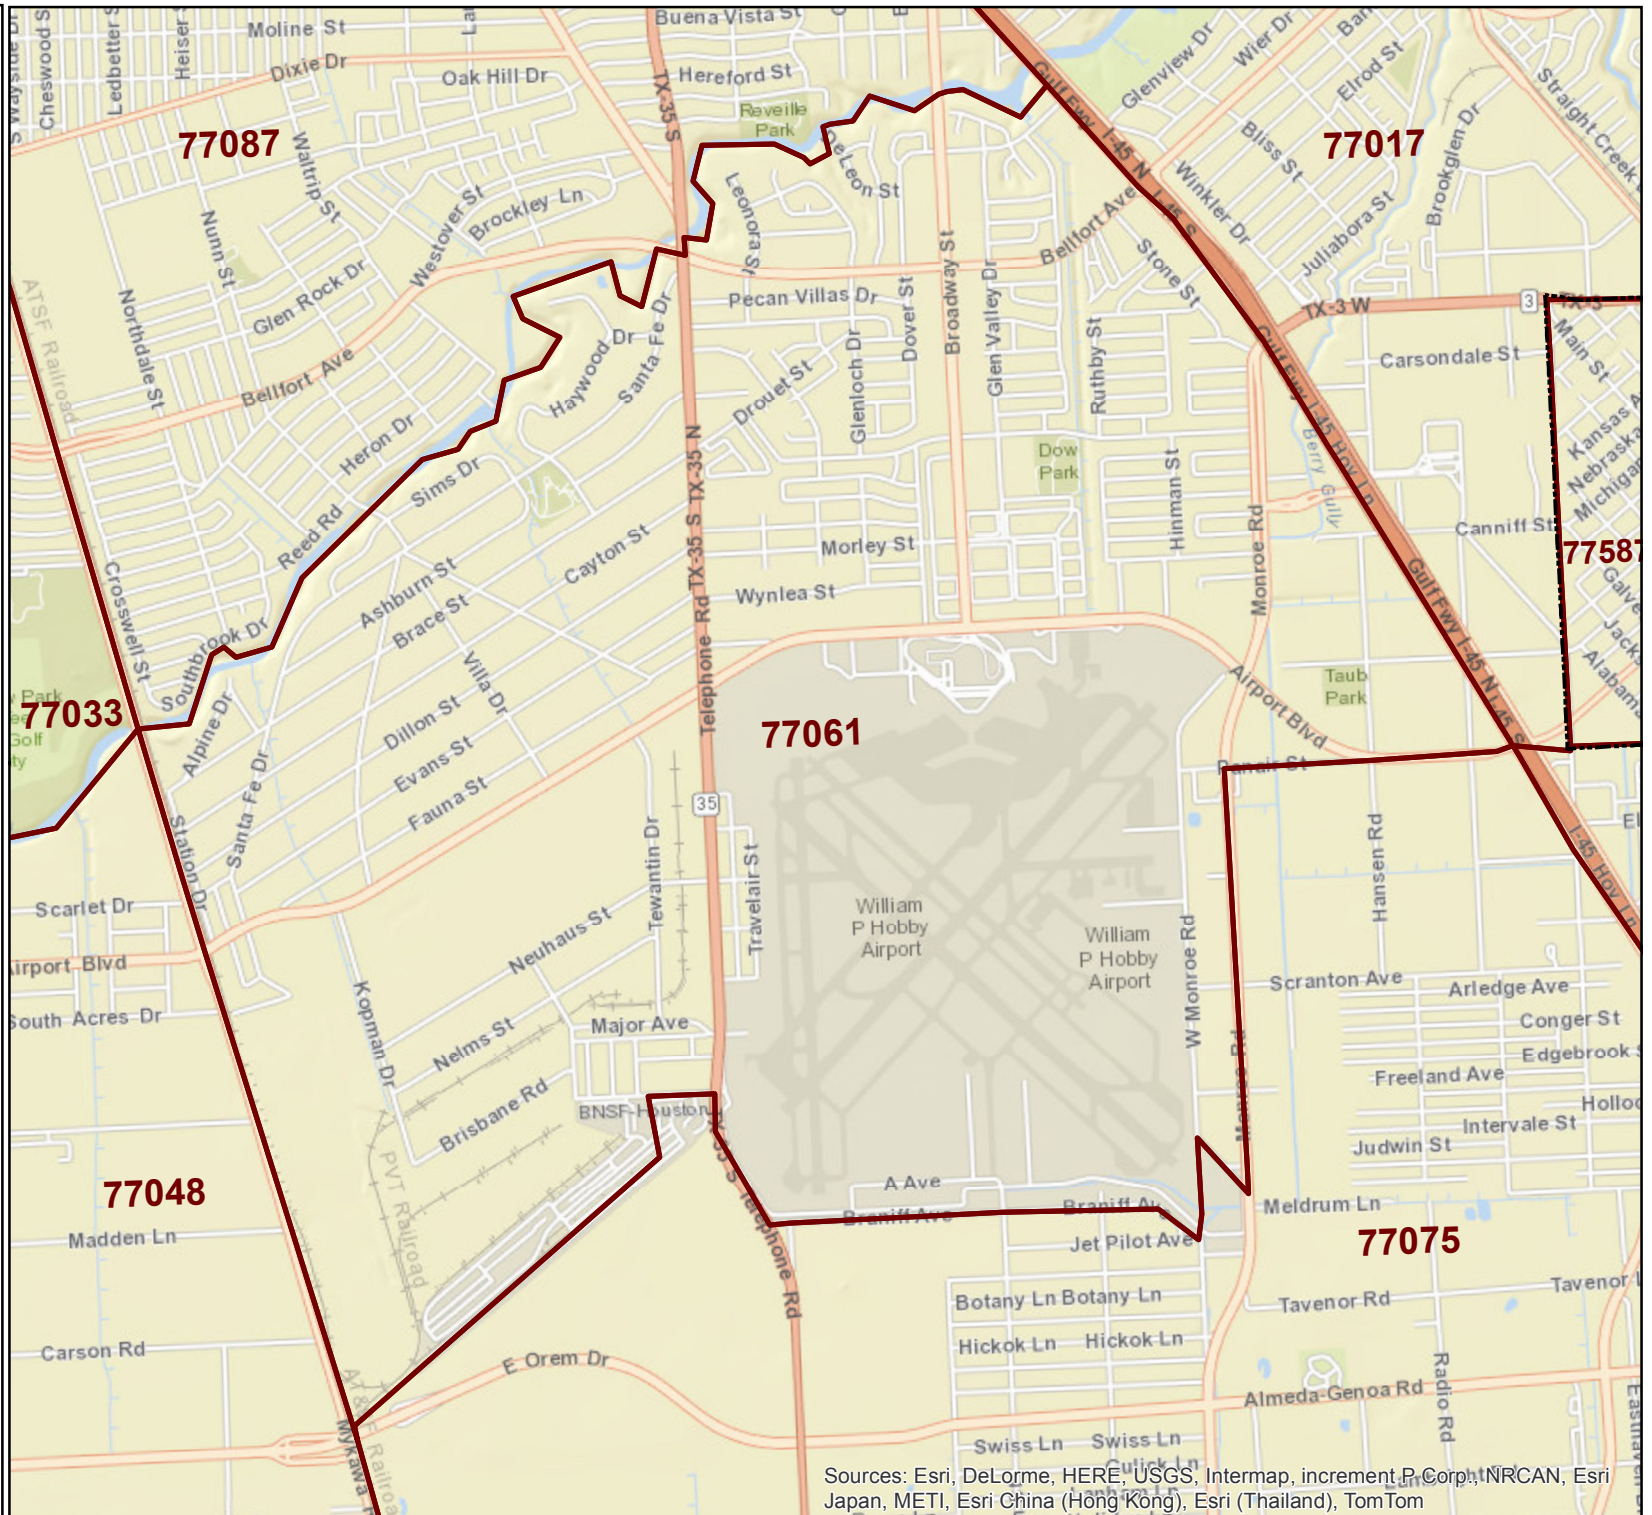

City of Houston ZIP Code 77061

-  City of Houston Limits
-  ZIP Code Boundary

Source: COHGIS Database
ESRI
Date: Nov 2014
Reference: PJ17796_77061

0 700 1,400 2,800
Feet

This map is made available for reference purposes only and should not be substituted for a survey product. The City of Houston will not accept liability of any kind in conjunction with its use.

**PLANNING &
DEVELOPMENT
DEPARTMENT**

Sources: Esri, DeLorme, HERE, USGS, Intermap, increment P, Corp., NRCAN, Esri Japan, METI, Esri China (Hong Kong), Esri (Thailand), TomTom