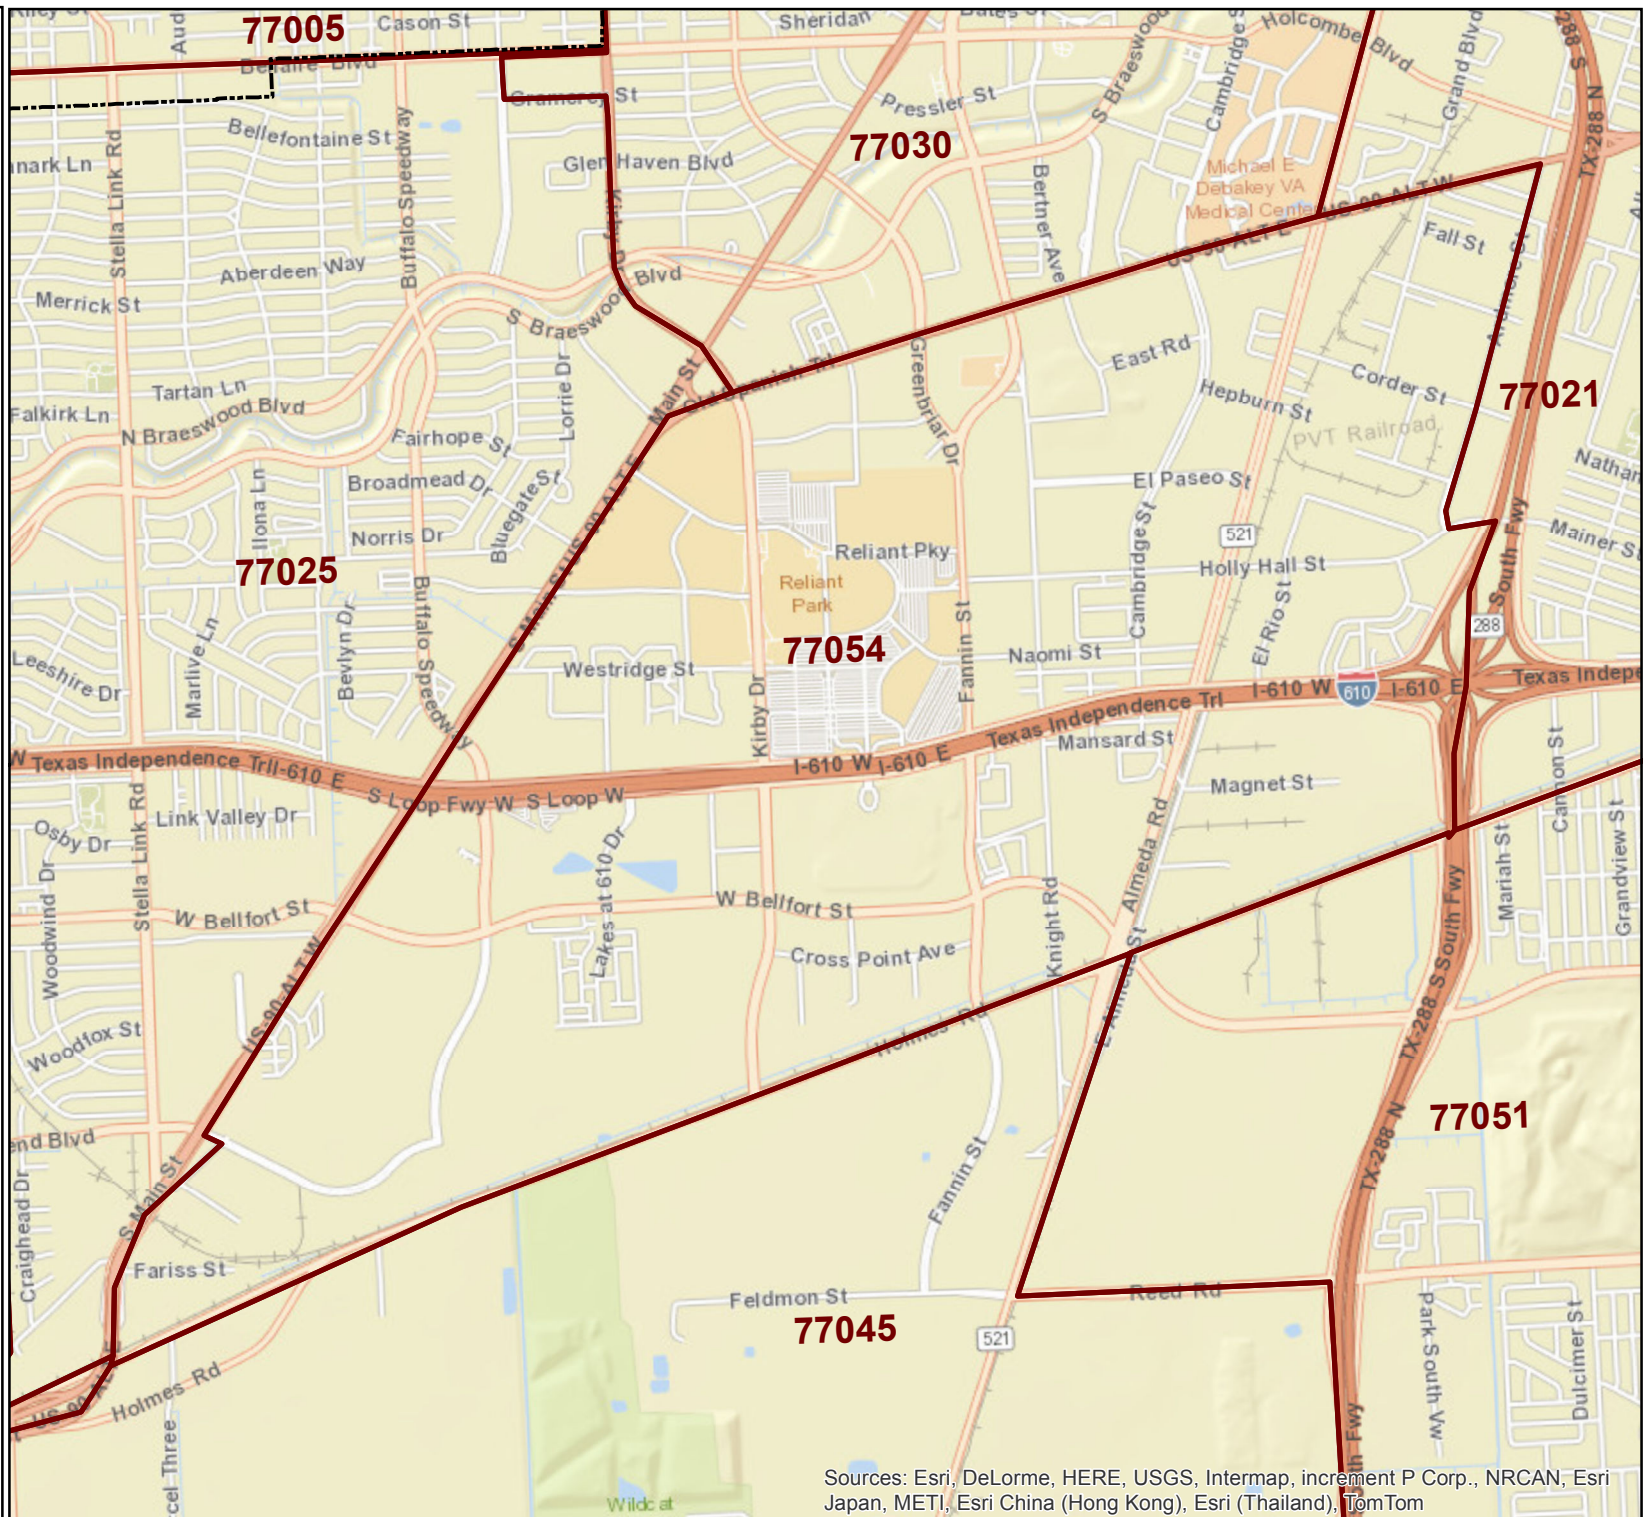

City of Houston ZIP Code 77054

-  City of Houston Limits
-  ZIP Code Boundary

Source: COHGIS Database
ESRI
Date: Nov 2014
Reference: PJ17796_77054

0 675 1,350 2,700
Feet

This map is made available for reference purposes only and should not be substituted for a survey product. The City of Houston will not accept liability of any kind in conjunction with its use.

**PLANNING &
DEVELOPMENT
DEPARTMENT**

Sources: Esri, DeLorme, HERE, USGS, Intermap, increment P Corp., NRCAN, Esri Japan, METI, Esri China (Hong Kong), Esri (Thailand), TomTom