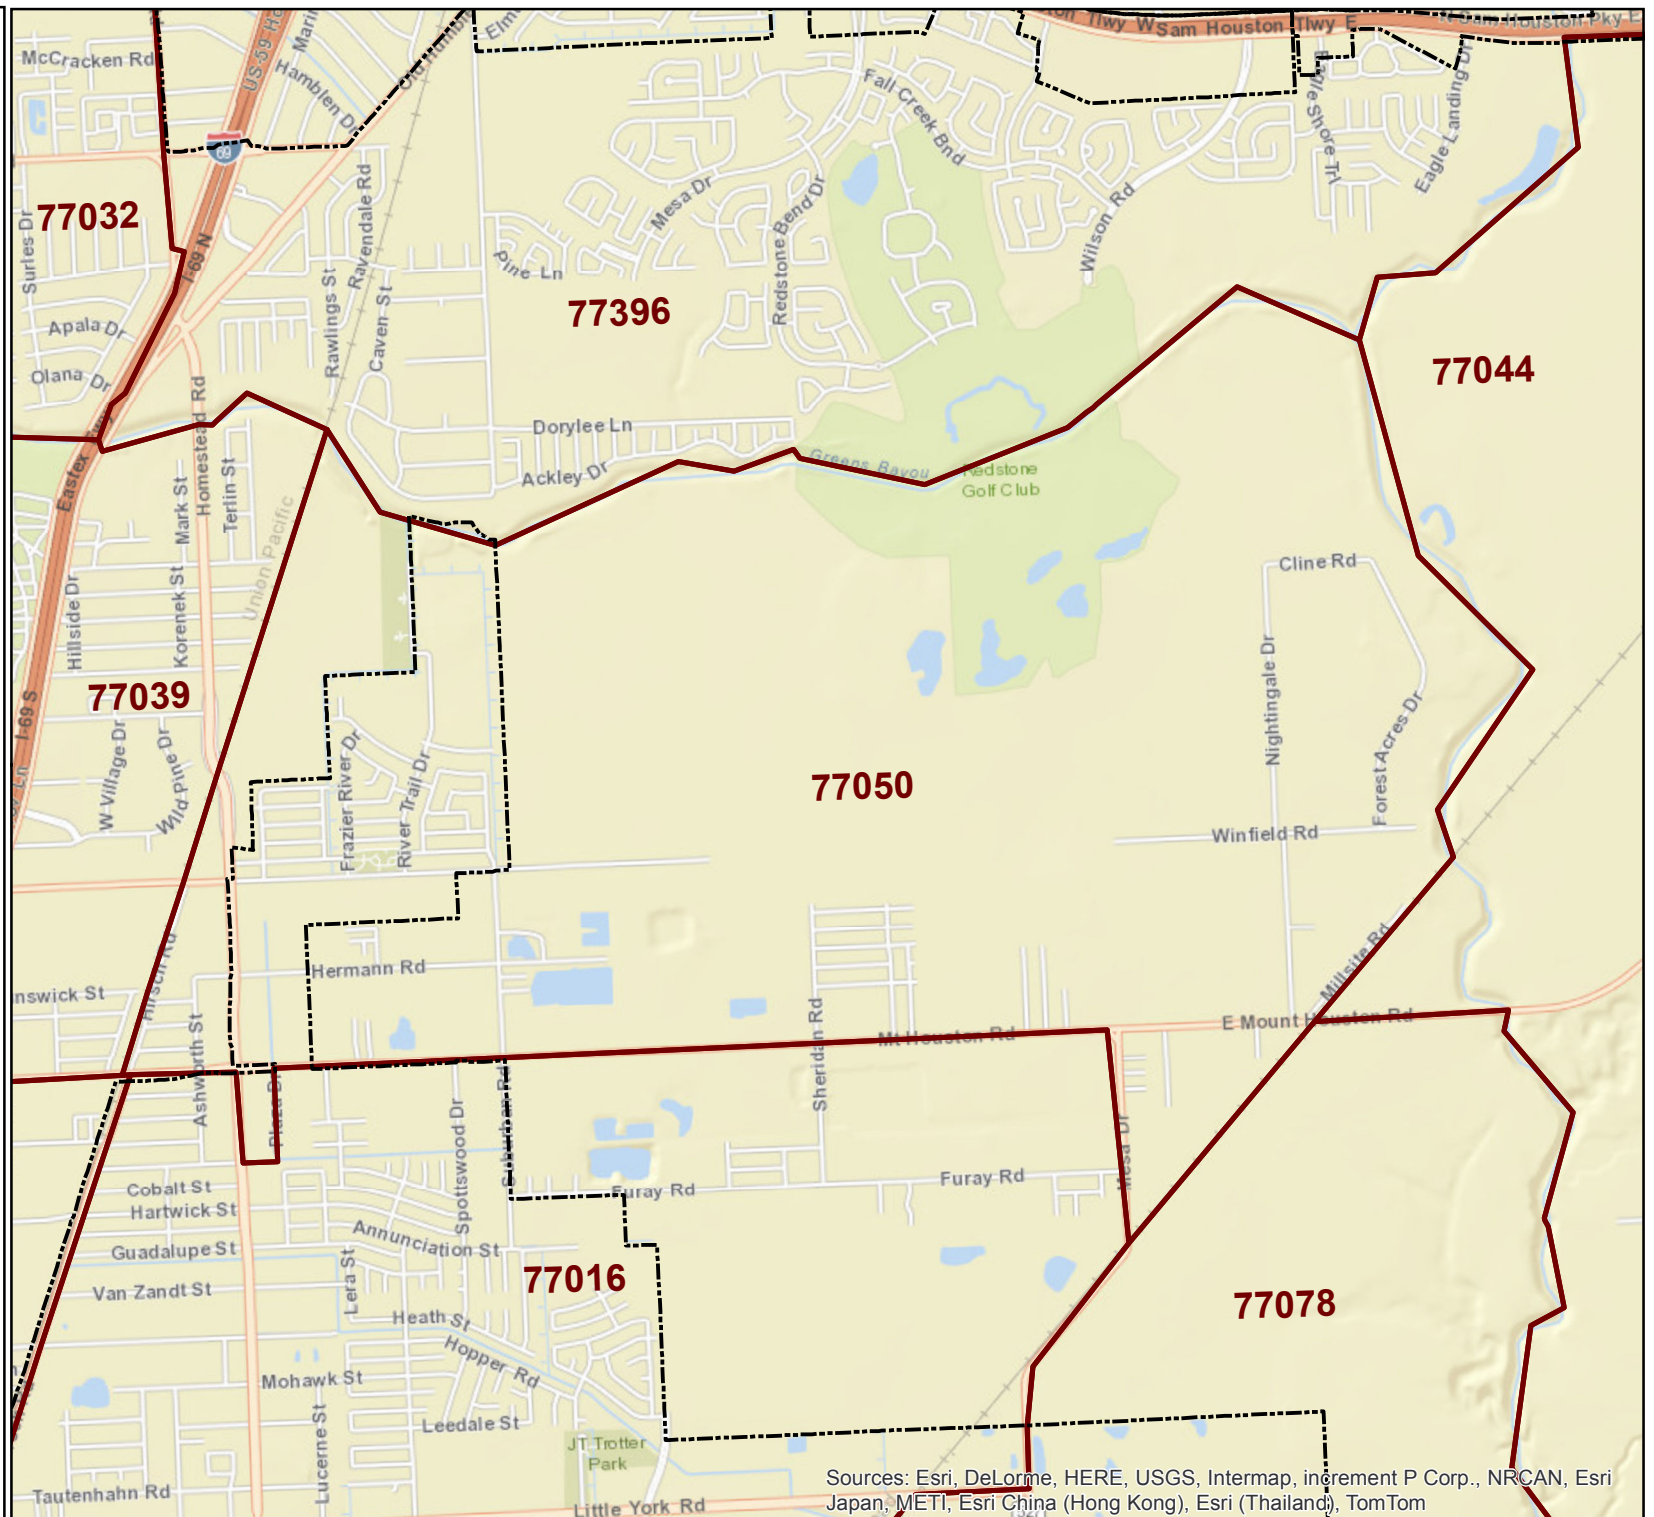

City of Houston ZIP Code 77050

-  City of Houston Limits
-  ZIP Code Boundary

Source: COHGIS Database
ESRI
Date: Nov 2014
Reference: PJ17796_77050

0 750 1,500 3,000
Feet

This map is made available for reference purposes only and should not be substituted for a survey product. The City of Houston will not accept liability of any kind in conjunction with its use.

**PLANNING &
DEVELOPMENT
DEPARTMENT**

Sources: Esri, DeLorme, HERE, USGS, Intermap, increment P Corp., NRCAN, Esri Japan, METI, Esri China (Hong Kong), Esri (Thailand), TomTom