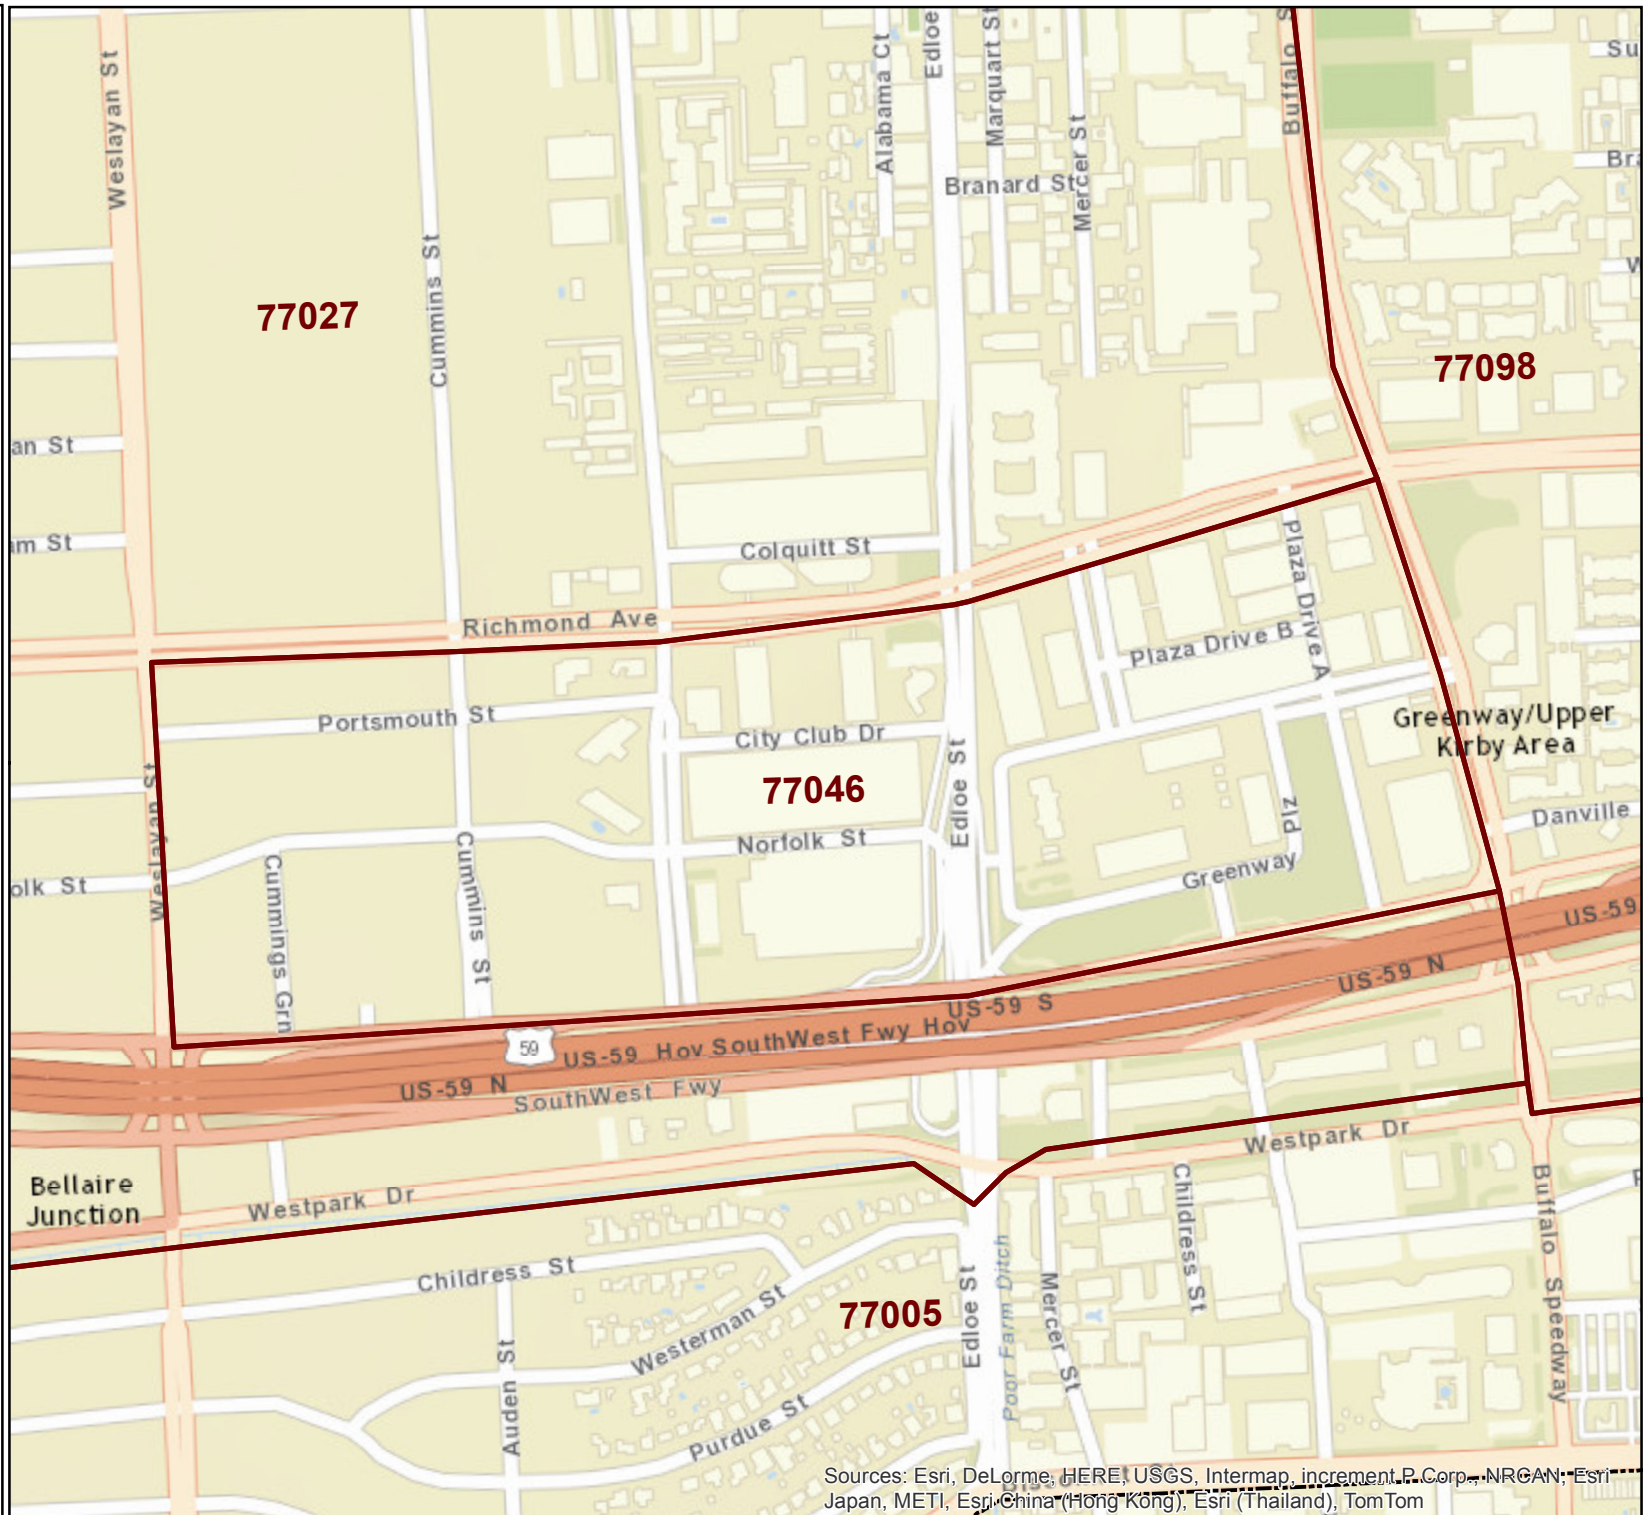

# City of Houston ZIP Code 77046

-  City of Houston Limits
-  ZIP Code Boundary

Source: COHGIS Database  
ESRI  
Date: Nov 2014  
Reference: PJ17796\_77046

0 150 300 600  
Feet

This map is made available for reference purposes only and should not be substituted for a survey product. The City of Houston will not accept liability of any kind in conjunction with its use.

**PLANNING &  
DEVELOPMENT  
DEPARTMENT**

Sources: Esri, DeLorme, HERE, USGS, Intermap, increment.P, Corp., NRCAN, Esri Japan, METI, Esri China (Hong Kong), Esri (Thailand), TomTom