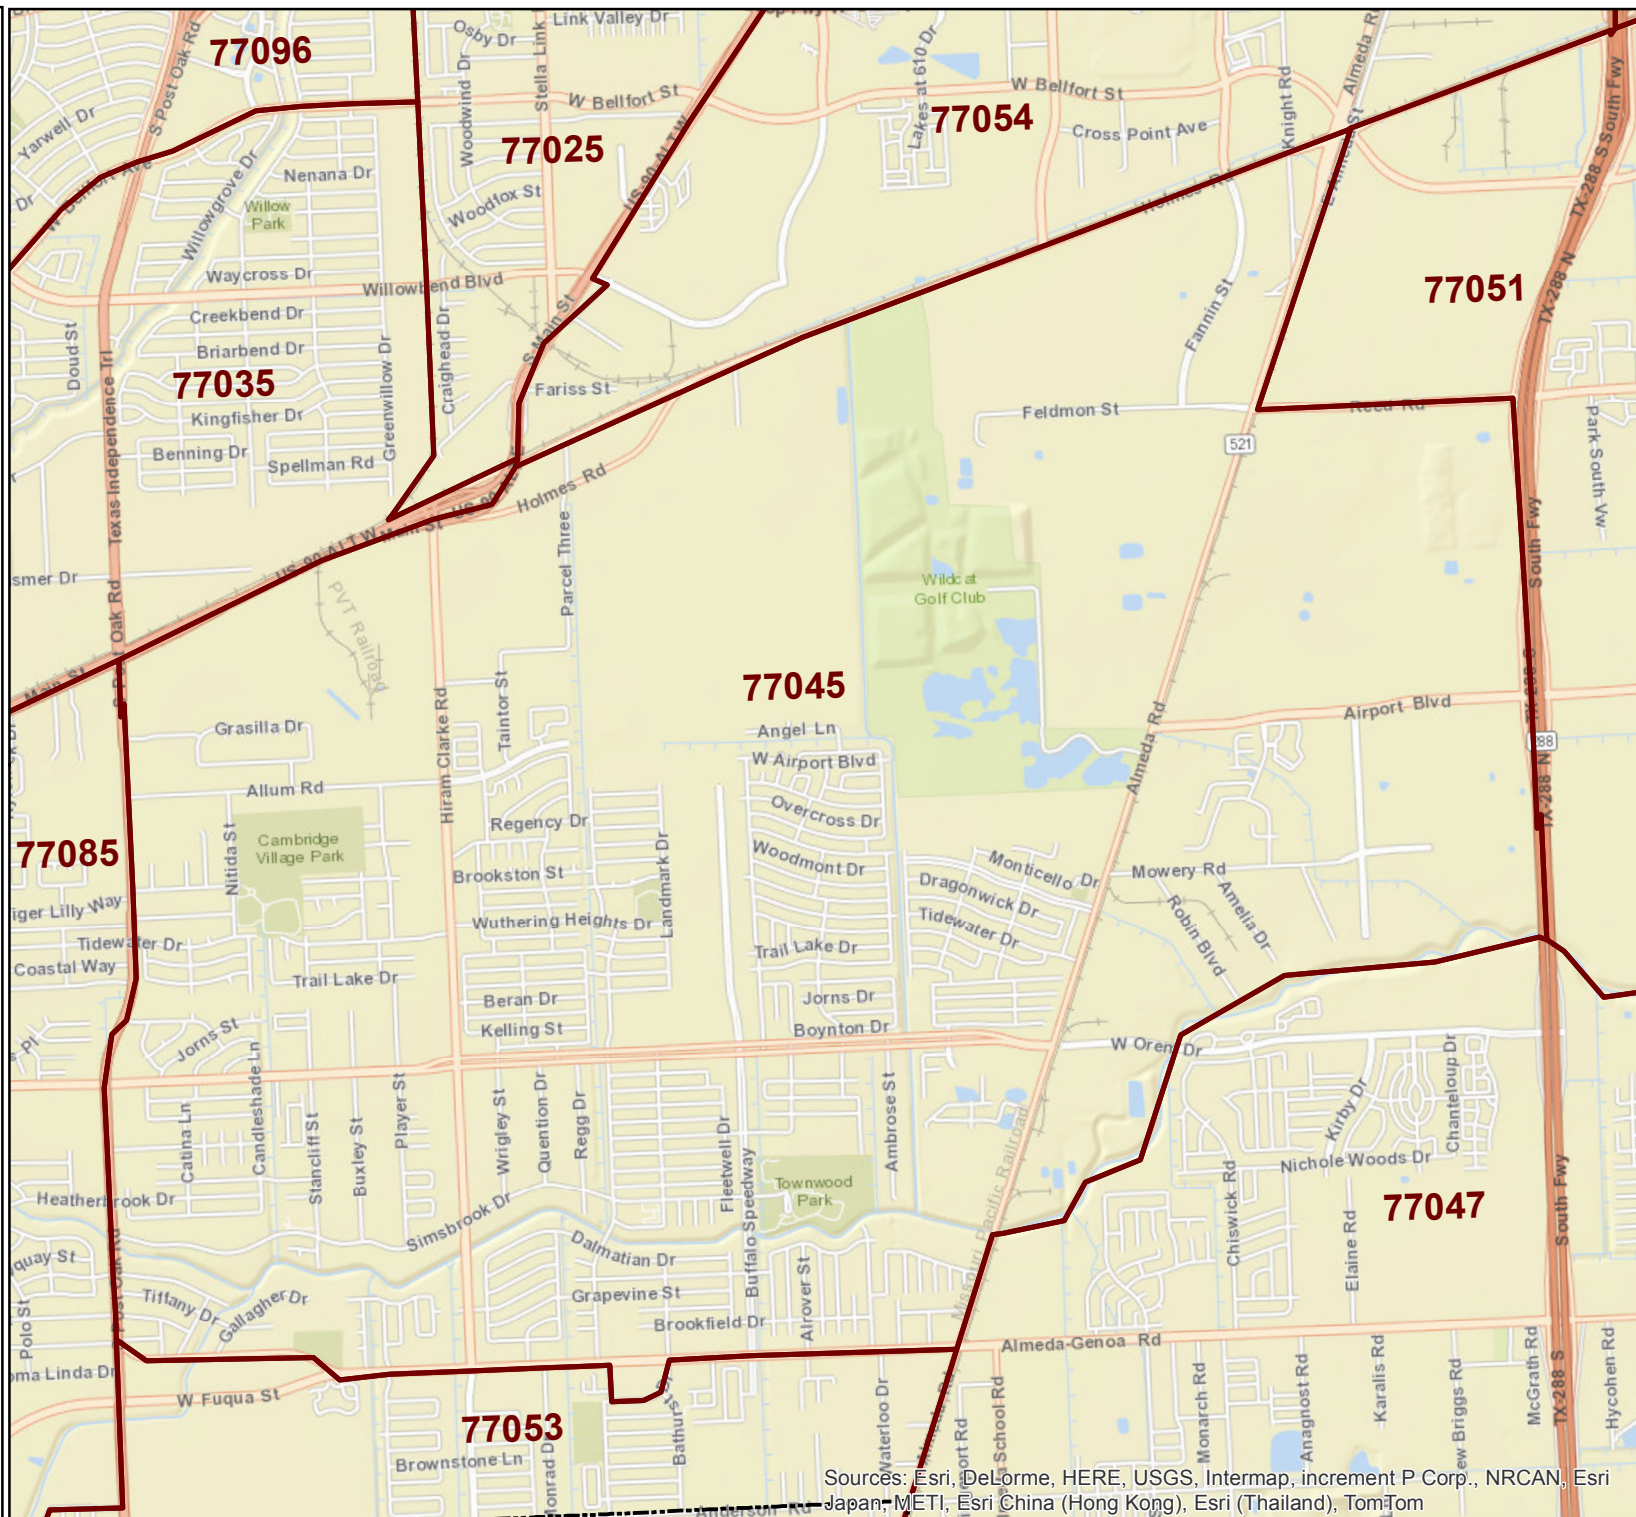

# City of Houston ZIP Code 77045

-  City of Houston Limits
-  ZIP Code Boundary

Source: COHGIS Database  
ESRI  
Date: Nov 2014  
Reference: PJ17796\_77045

0 825 1,650 3,300  
Feet

This map is made available for reference purposes only and should not be substituted for a survey product. The City of Houston will not accept liability of any kind in conjunction with its use.

**PLANNING &  
DEVELOPMENT  
DEPARTMENT**

Sources: Esri, DeLorme, HERE, USGS, Intermap, increment P Corp., NRCAN, Esri Japan, METI, Esri China (Hong Kong), Esri (Thailand), TomTom