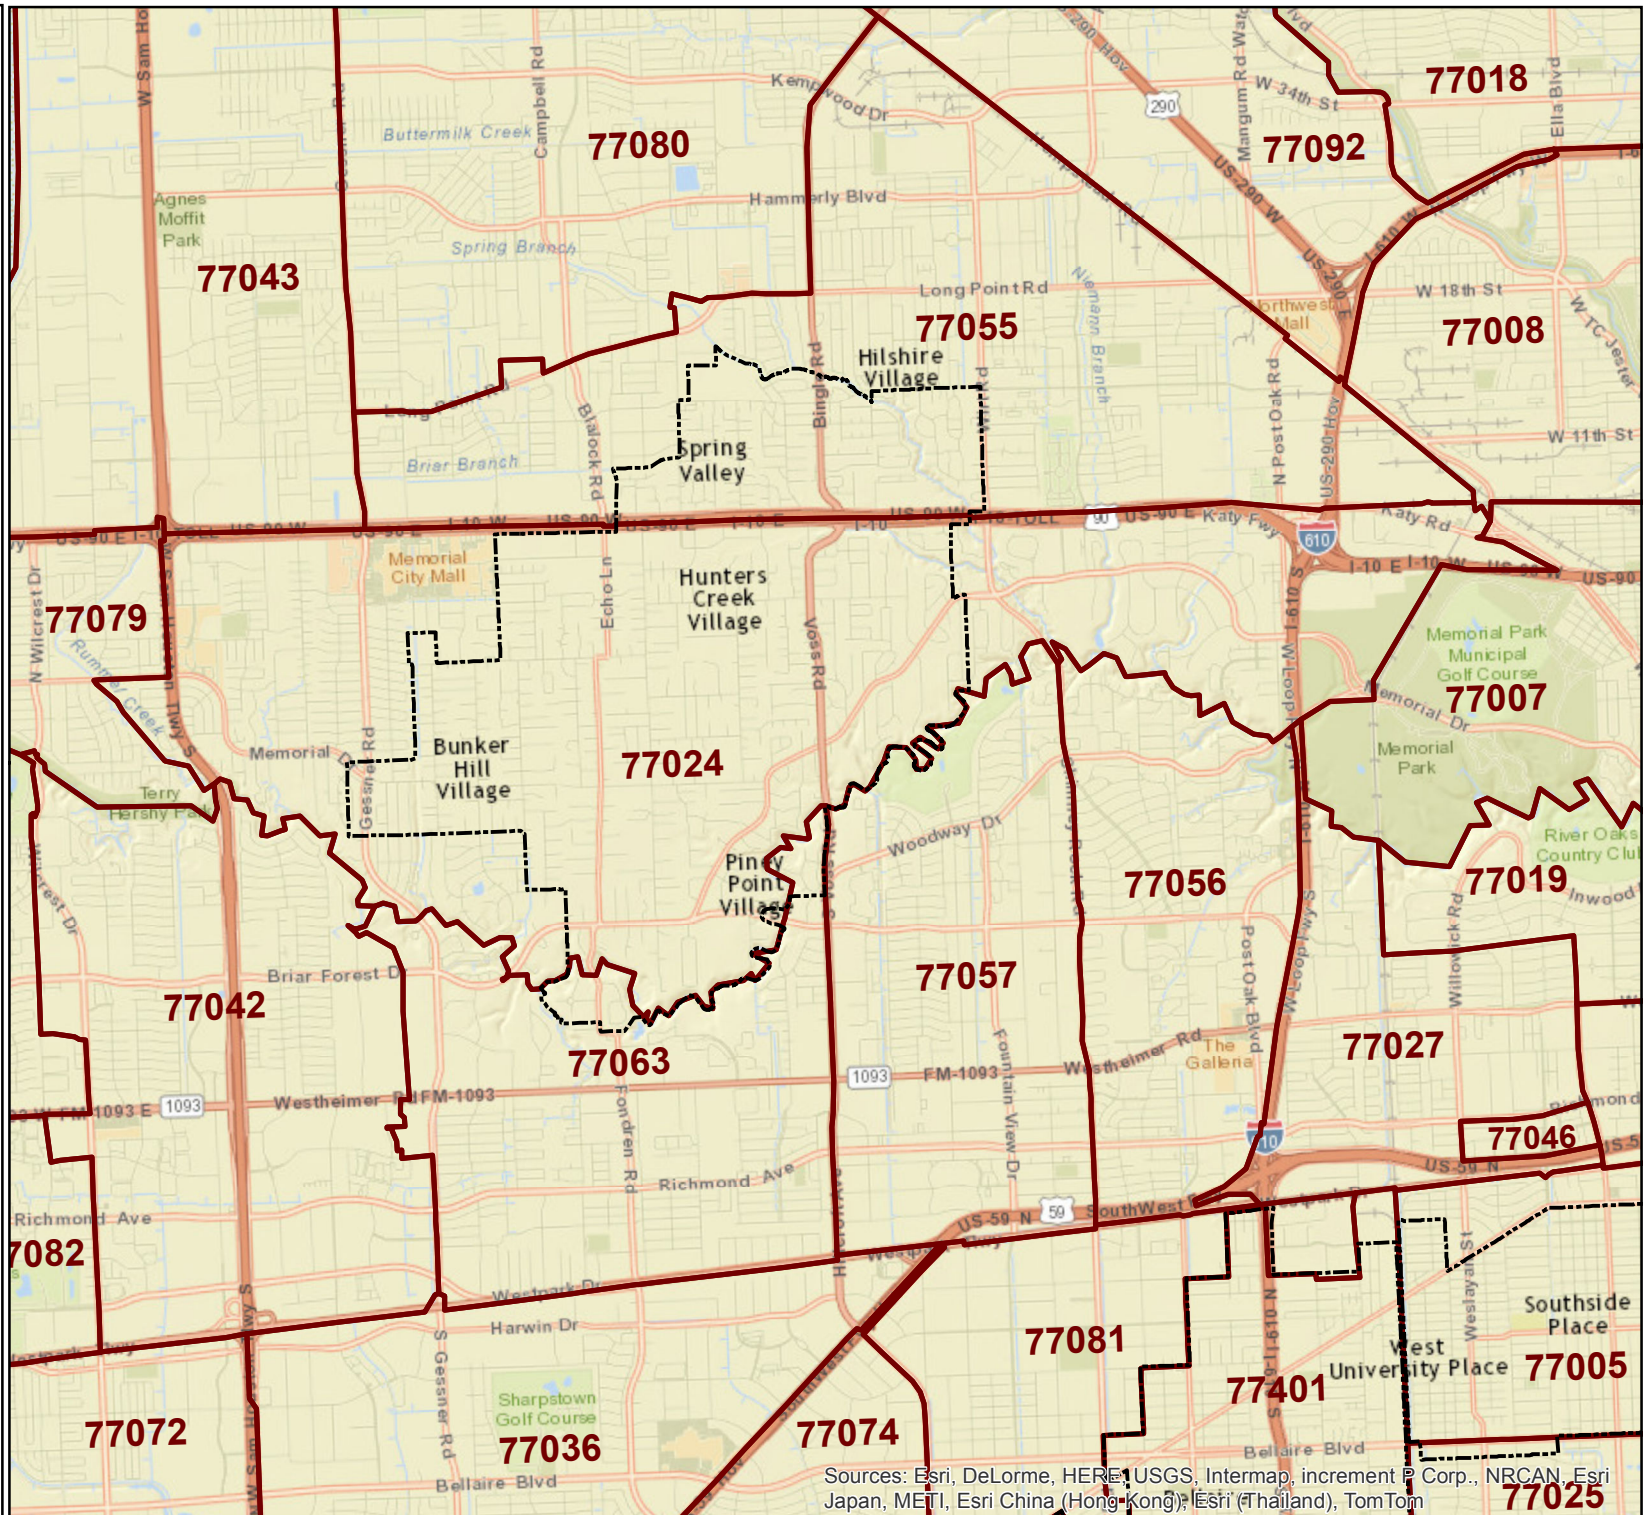

# City of Houston ZIP Code 77024

-  City of Houston Limits
-  ZIP Code Boundary

Source: COHGIS Database  
ESRI  
Date: Nov 2014  
Reference: PJ17796\_77024

0 1,450,290 5,800  
Feet

This map is made available for reference purposes only and should not be substituted for a survey product. The City of Houston will not accept liability of any kind in conjunction with its use.

**PLANNING &  
DEVELOPMENT  
DEPARTMENT**

Sources: Esri, DeLorme, HERE, USGS, Intermap, increment P Corp., NRCAN, Esri Japan, METI, Esri China (Hong Kong), Esri (Thailand), TomTom