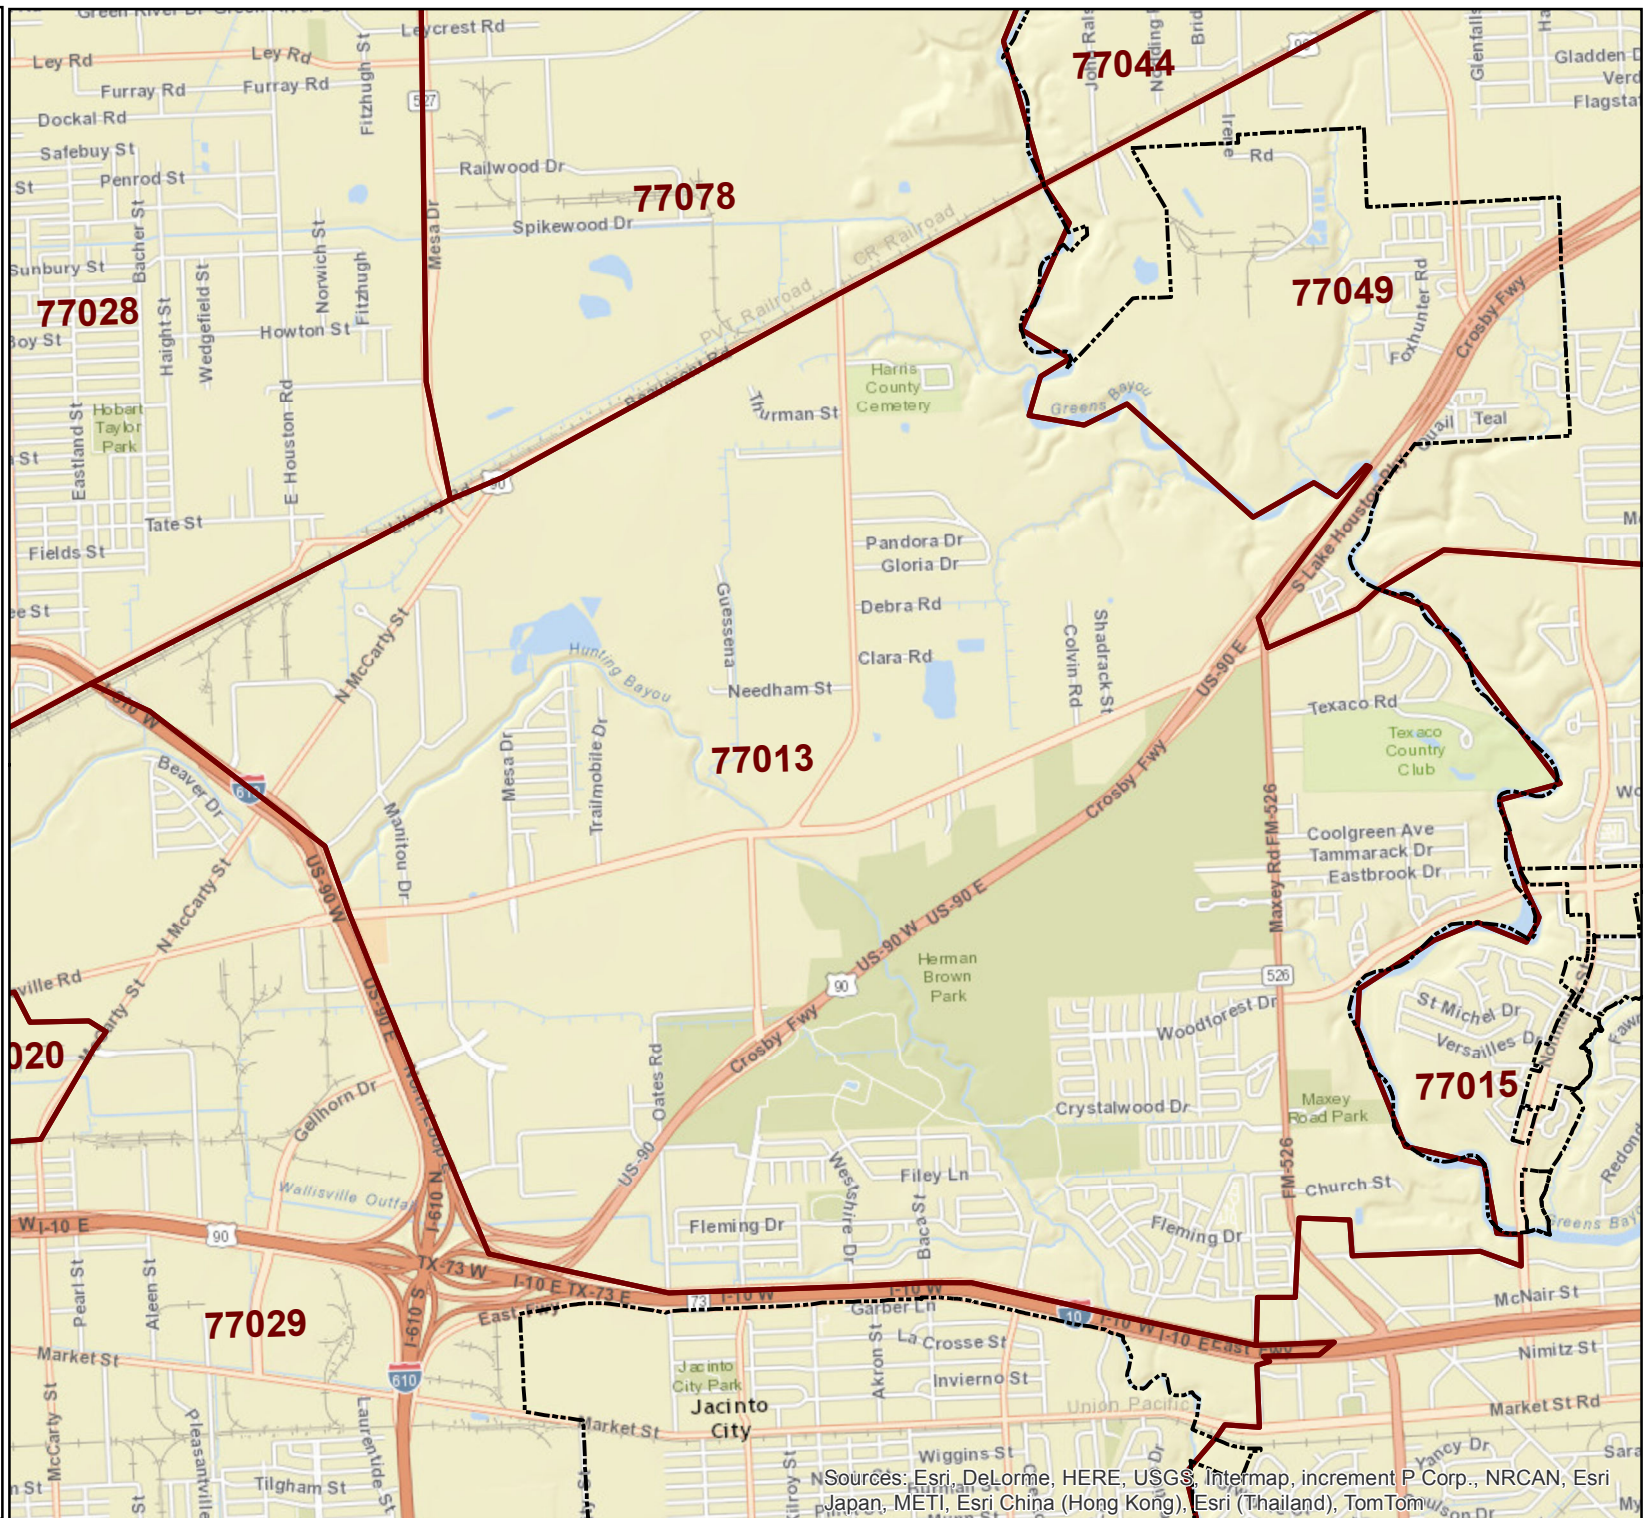

City of Houston ZIP Code 77013

-  City of Houston Limits
-  ZIP Code Boundary

Source: COHGIS Database
ESRI
Date: Nov 2014
Reference: PJ17796_77013

0 800 1,600 3,200
Feet

This map is made available for reference purposes only and should not be substituted for a survey product. The City of Houston will not accept liability of any kind in conjunction with its use.

**PLANNING &
DEVELOPMENT
DEPARTMENT**

Sources: Esri, DeLorme, HERE, USGS, Intermap, increment P Corp., NRCAN, Esri Japan, METI, Esri China (Hong Kong), Esri (Thailand), TomTom