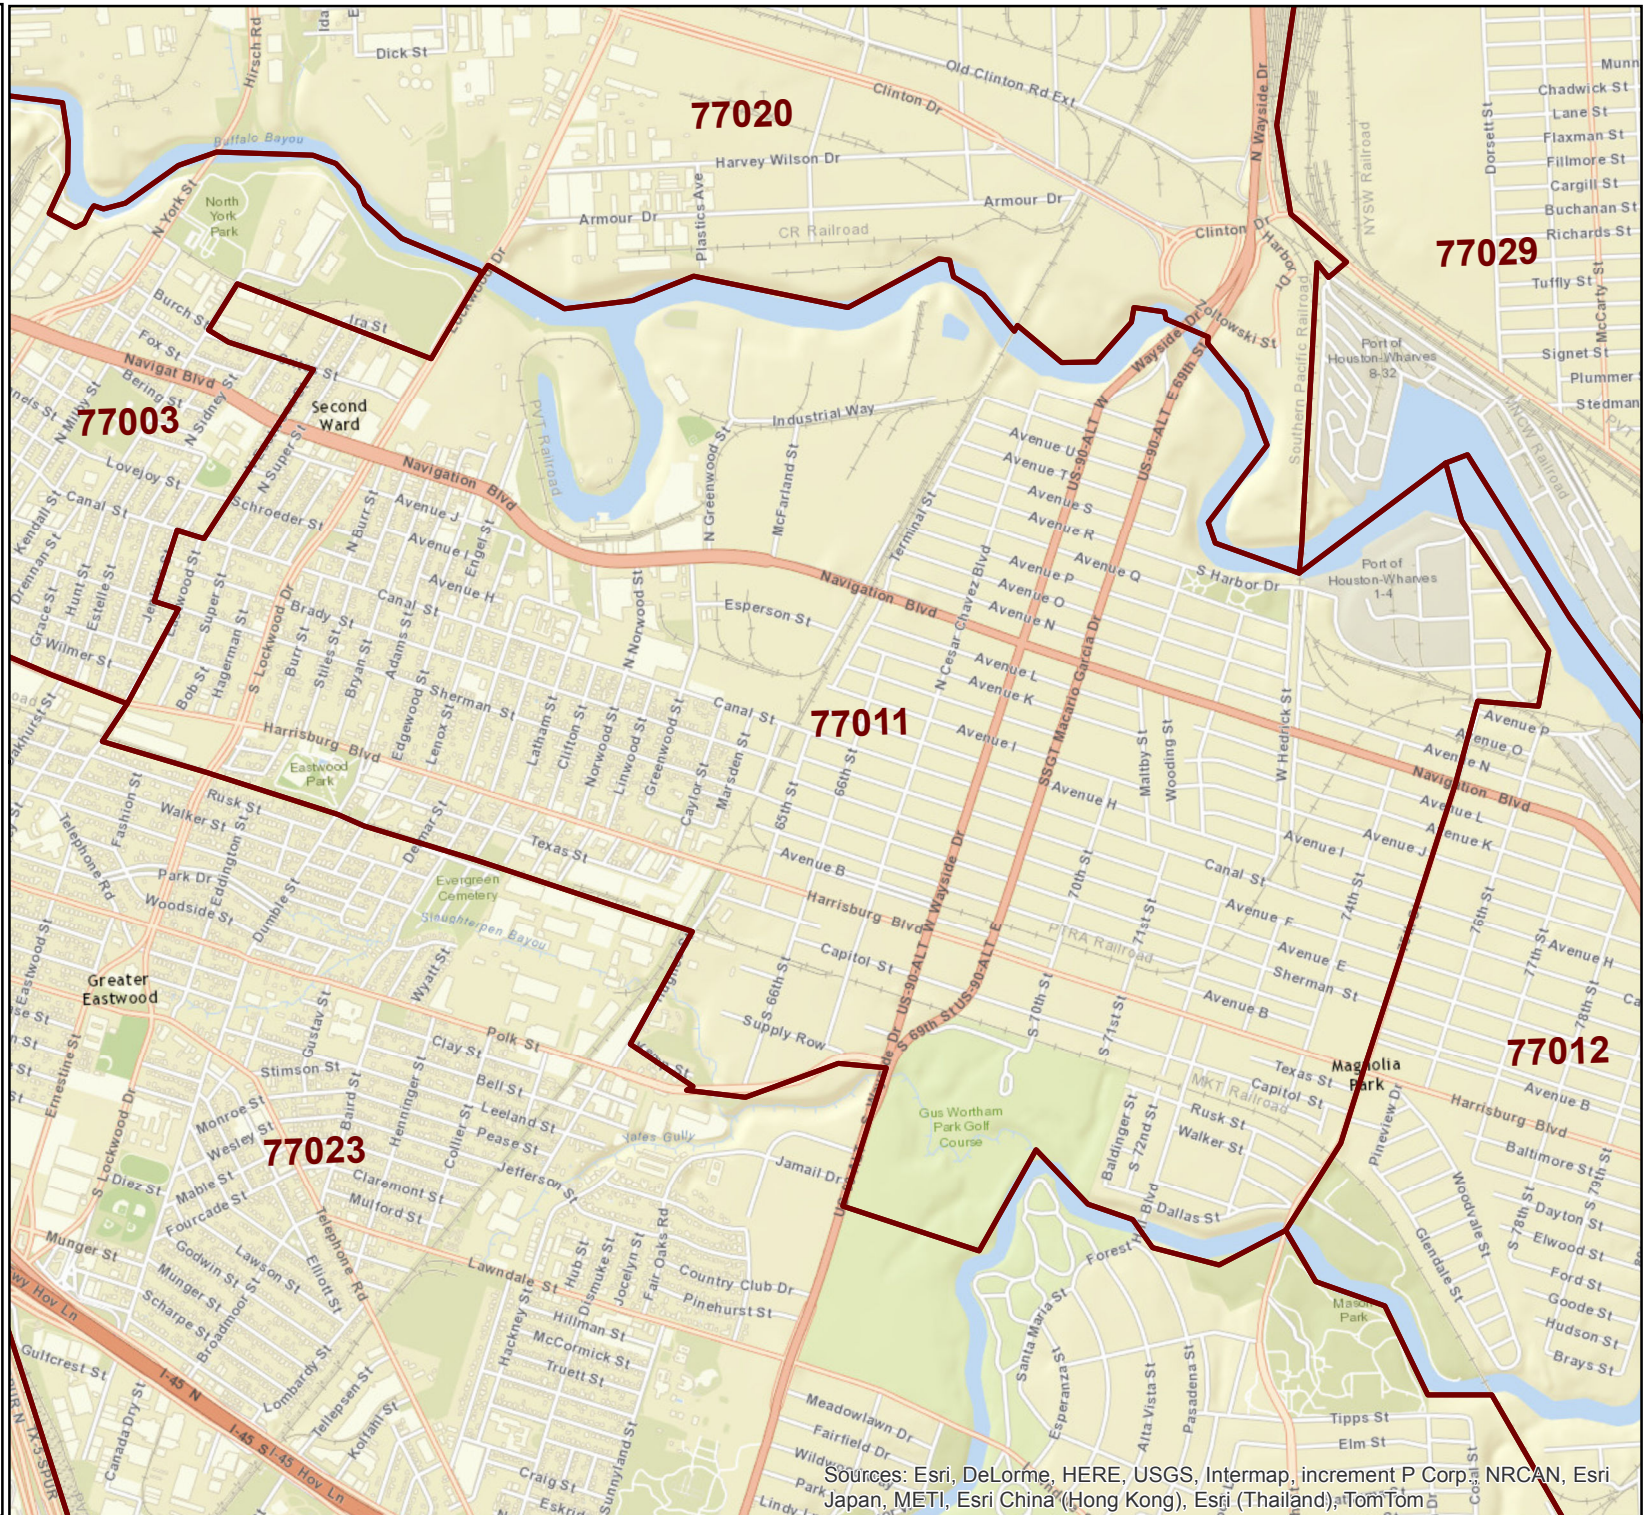

City of Houston ZIP Code 77011

-  City of Houston Limits
-  ZIP Code Boundary

Source: COHGIS Database
ESRI
Date: Nov 2014
Reference: PJ17796_77011

0 500 1,000 2,000
Feet

This map is made available for reference purposes only and should not be substituted for a survey product. The City of Houston will not accept liability of any kind in conjunction with its use.

**PLANNING &
DEVELOPMENT
DEPARTMENT**

Sources: Esri, DeLorme, HERE, USGS, Intermap, increment P Corp., NRCAN, Esri Japan, METI, Esri China (Hong Kong), Esri (Thailand), TomTom