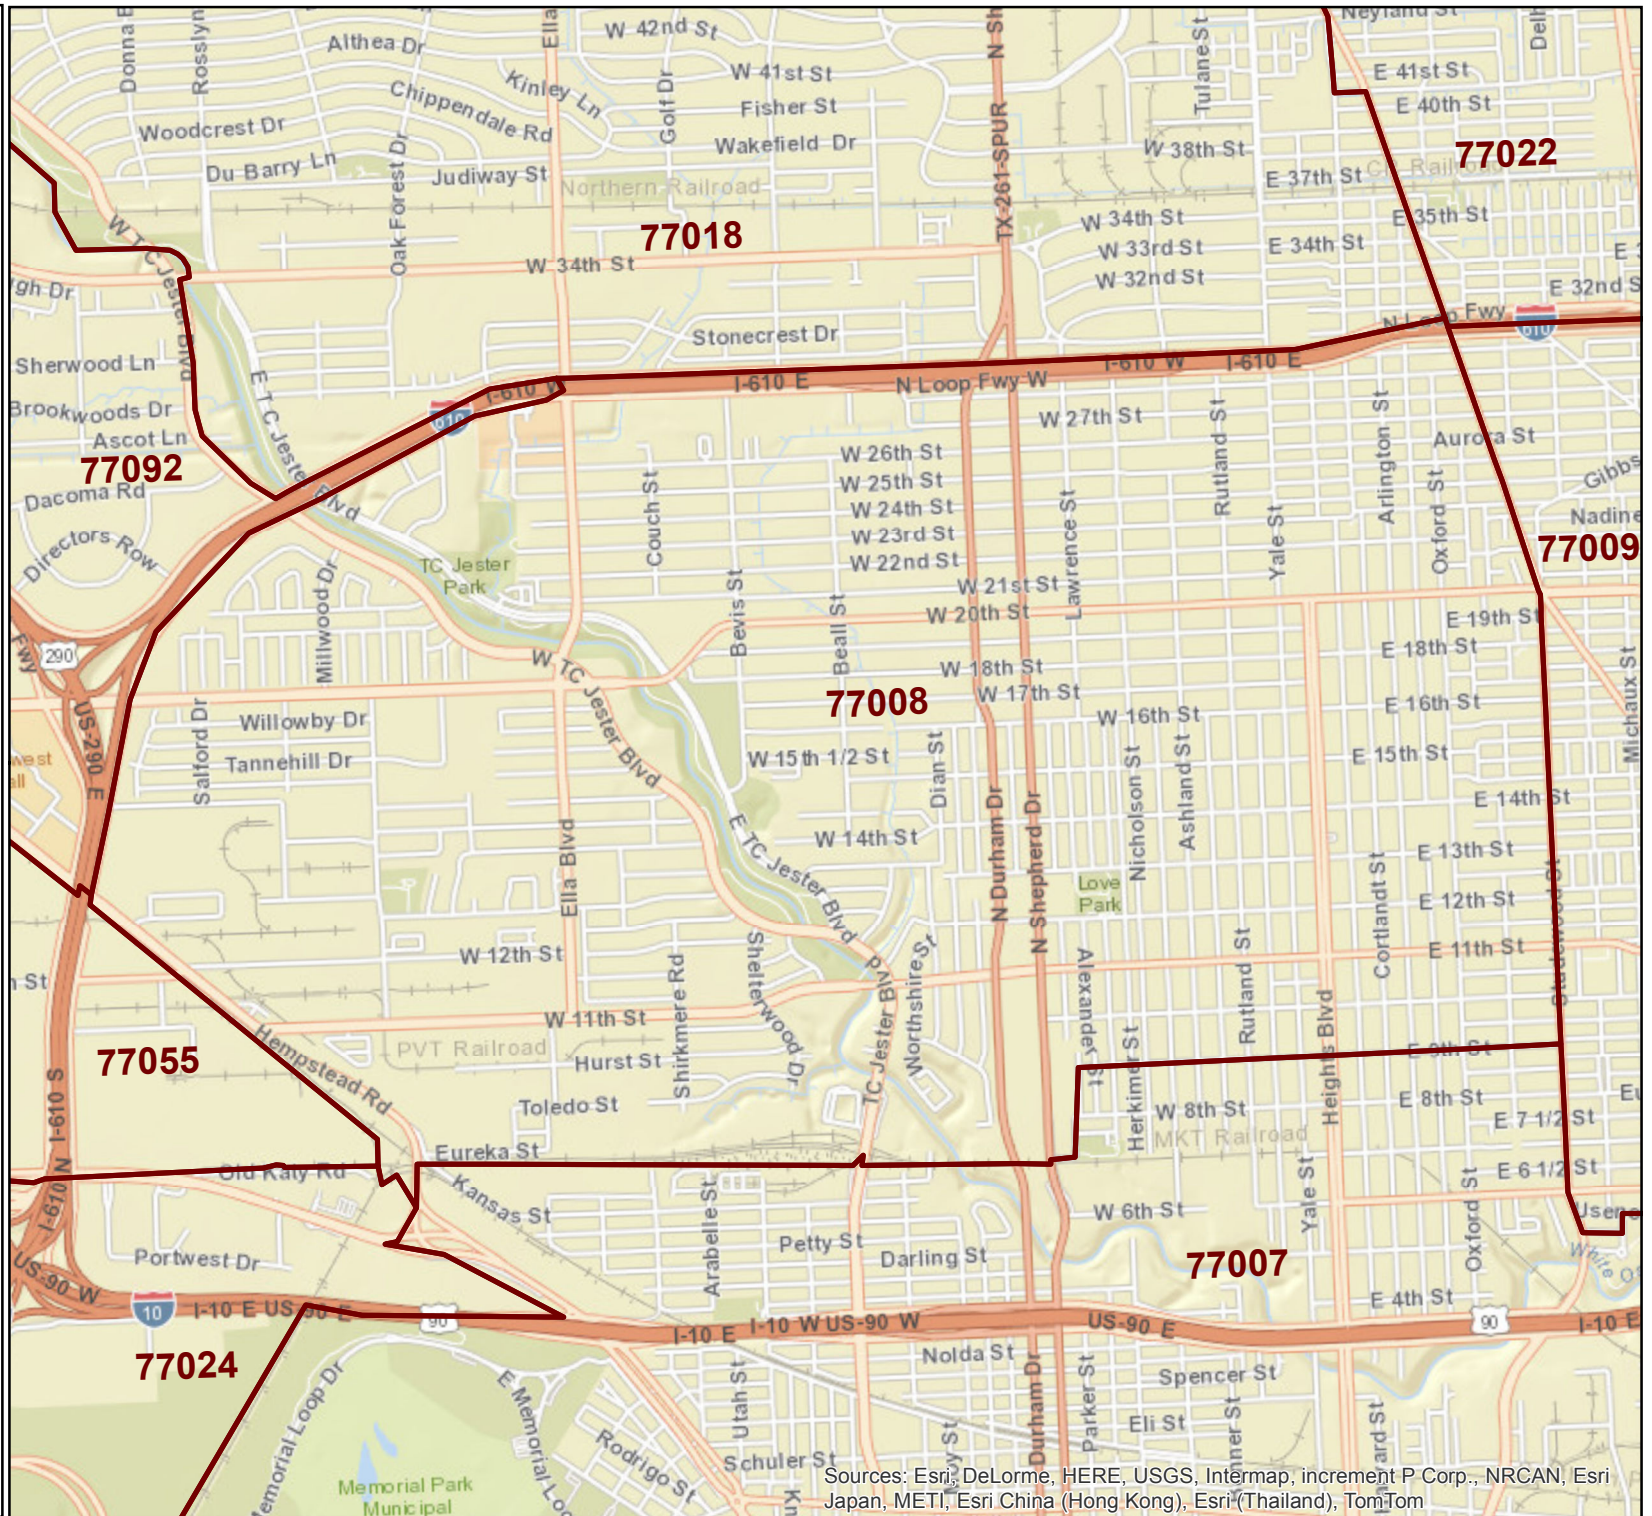

City of Houston ZIP Code 77008

-  City of Houston Limits
-  ZIP Code Boundary

Source: COHGIS Database
ESRI
Date: Nov 2014
Reference: PJ17796_77008

0 650 1,300 2,600
Feet

This map is made available for reference purposes only and should not be substituted for a survey product. The City of Houston will not accept liability of any kind in conjunction with its use.

**PLANNING &
DEVELOPMENT
DEPARTMENT**

Sources: Esri, DeLorme, HERE, USGS, Intermap, increment P Corp., NRCAN, Esri Japan, METI, Esri China (Hong Kong), Esri (Thailand), TomTom