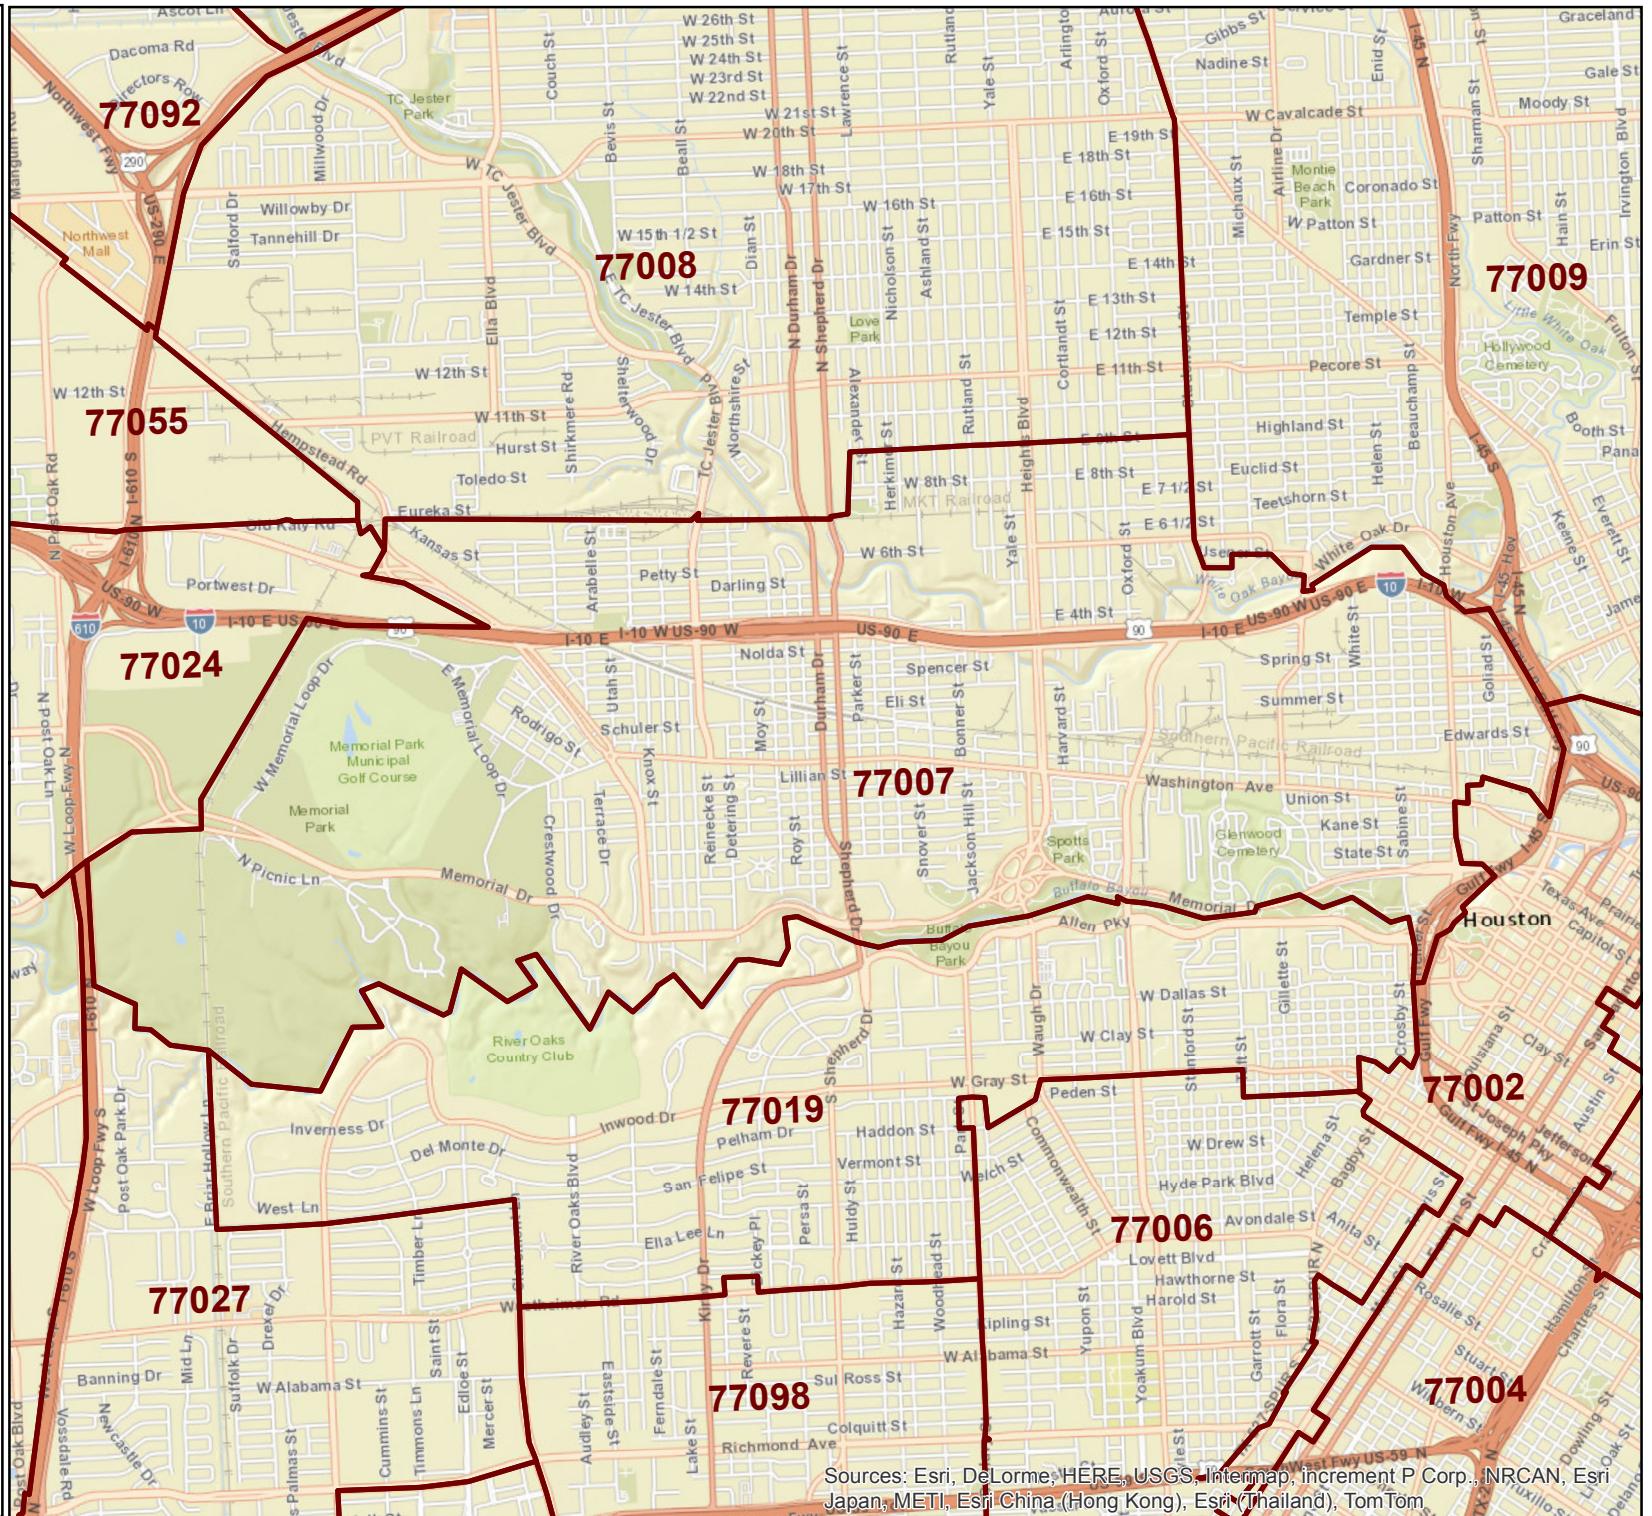

City of Houston ZIP Code 77007

-  City of Houston Limits
-  ZIP Code Boundary

Source: COHGIS Database
ESRI
Date: Nov 2014
Reference: PJ17796_77007

0 925 1,850 3,700
Feet

This map is made available for reference purposes only and should not be substituted for a survey product. The City of Houston will not accept liability of any kind in conjunction with its use.

**PLANNING &
DEVELOPMENT
DEPARTMENT**

Sources: Esri, DeLorme, HERE, USGS, Intermap, increment P Corp., INRCAN, Esri Japan, METI, Esri China (Hong Kong), Esri (Thailand), TomTom