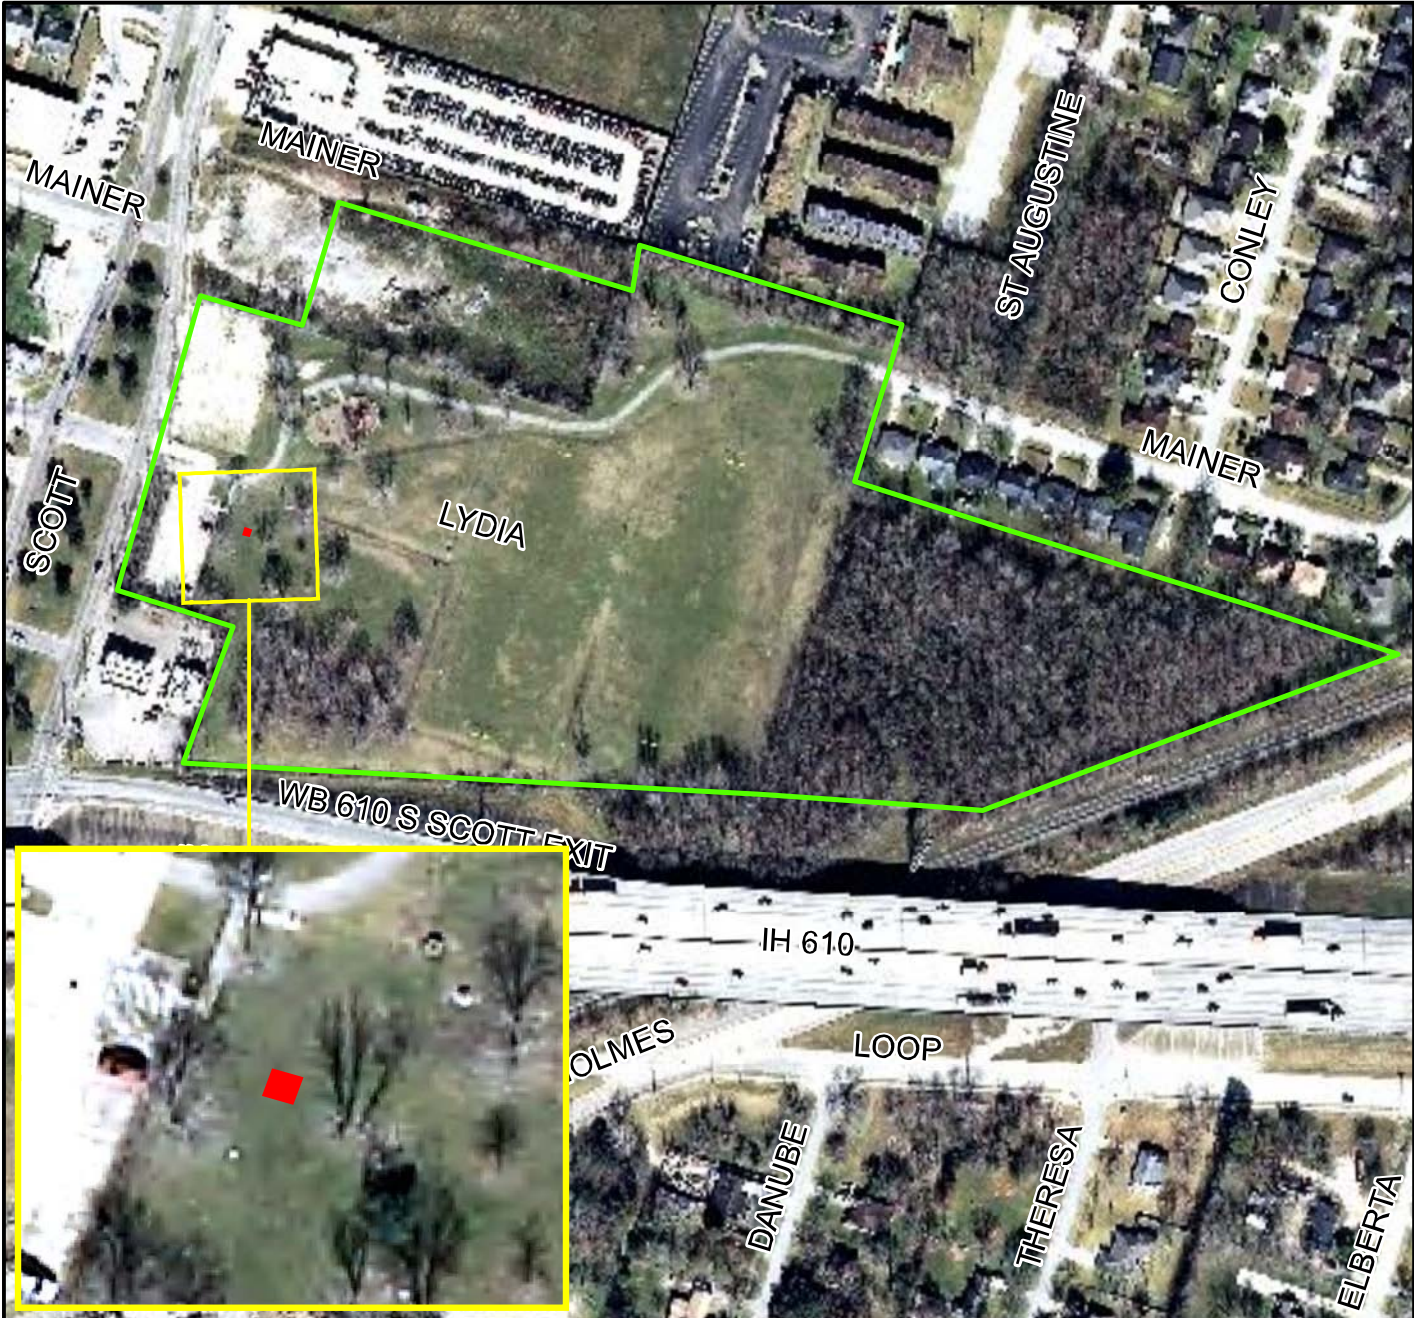

First Amendment Expression- Beech-White Park

The area inside of the red square only is considered the First Amendment Expression Area. This is a 10ft x 10ft square located at Latitude: 29°40'55.56"N Longitude: 95°21'55.77"W