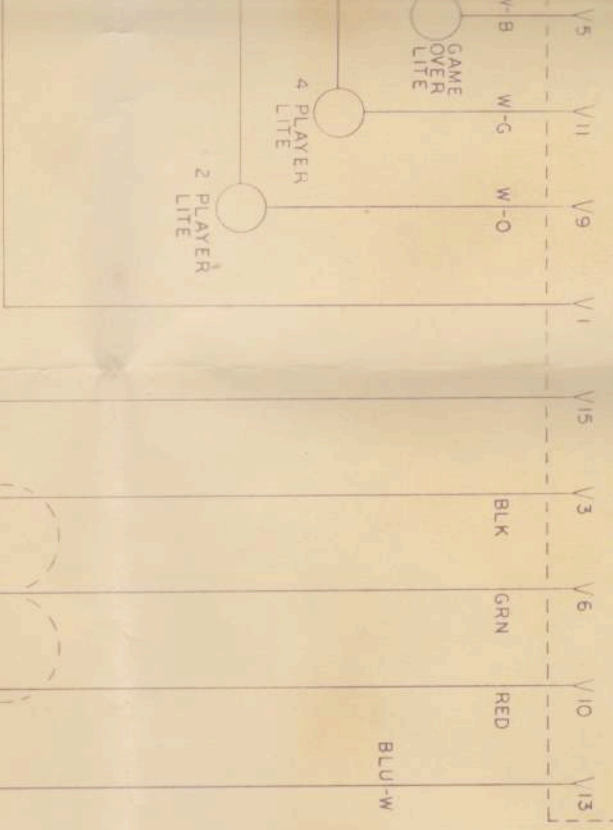

## EXAMPLE:

G-R INDICATES GREEN WIRE WITH RED TRACER

## SWITCH SYMBOLS

⏏ "NORMALLY OPEN"  
CLOSED WHEN ENERGIZED.

⏏ "NORMALLY CLOSED"  
OPEN WHEN ENERGIZED.

⏏ MAKE & BREAK

⏏ MOTOR CAM SWITCH

⏏ MFD. CAPACITOR

24 PIN CONNECTOR TO LOGIC P.C. 572-902

15 PIN CONNECTOR TO LOGIC INDICATOR P.C.572-903