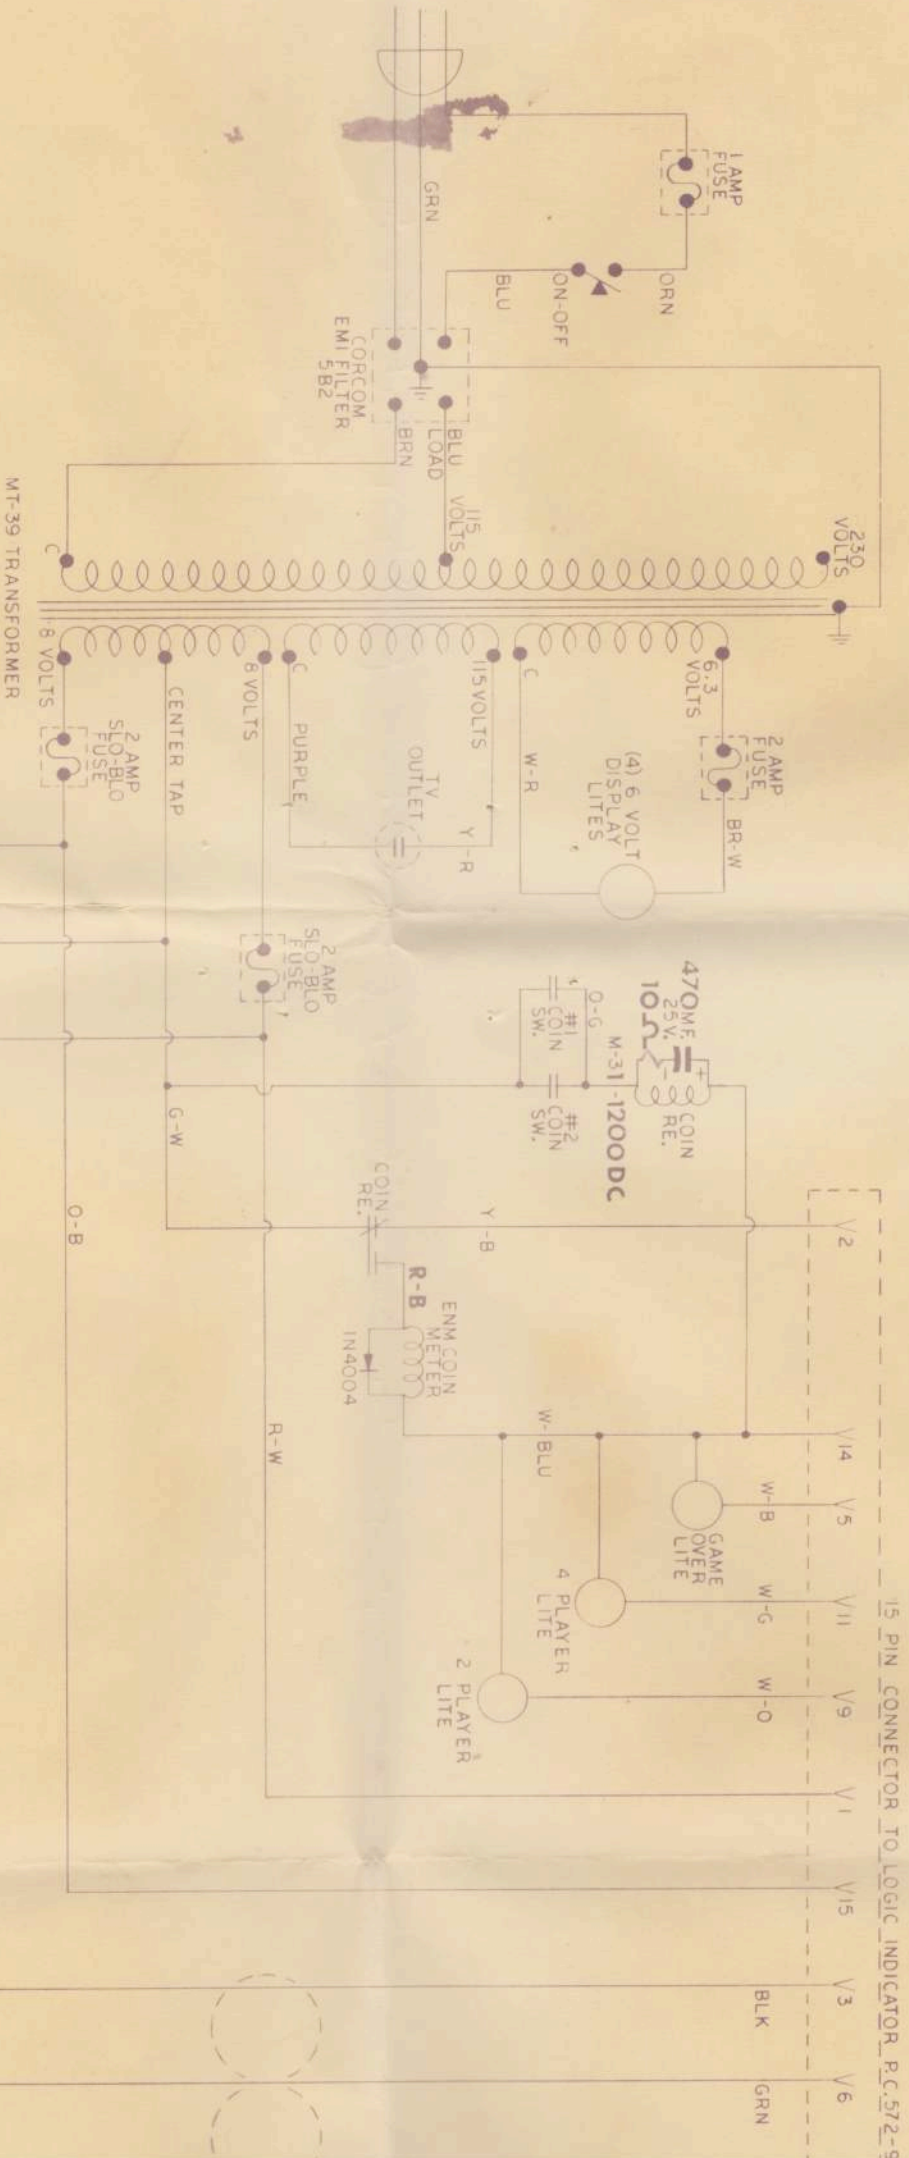

# WINNER IV

MIDWAY MFG CO  
3750 N. RIVER RD.  
SCHILLER PK., ILL.  
60176

9-73

## WIRE COLOR CODE

B=BLACK  
BLU=BLUE  
BR=BROWN  
G=GREEN

O=ORANGE  
R=RED  
W=WHITE  
Y=YELLOW

## EXAMPLE:

G-R INDICATES GREEN WIRE WITH RED TRACER

## SWITCH SYMBOLS

⏏ "NORMALLY OPEN"  
CLOSED WHEN ENERGIZED.

⏏ "NORMALLY CLOSED"  
OPEN WHEN ENERGIZED.

⏏ MAKE & BREAK

⏏ MOTOR CAM SWITCH

⏏ MFD. CAPACITOR

24 PIN CONNECTOR TO LOGIC P.C. 572-902

15 PIN CONNECTOR TO LOGIC INDICATOR P.C.572-903