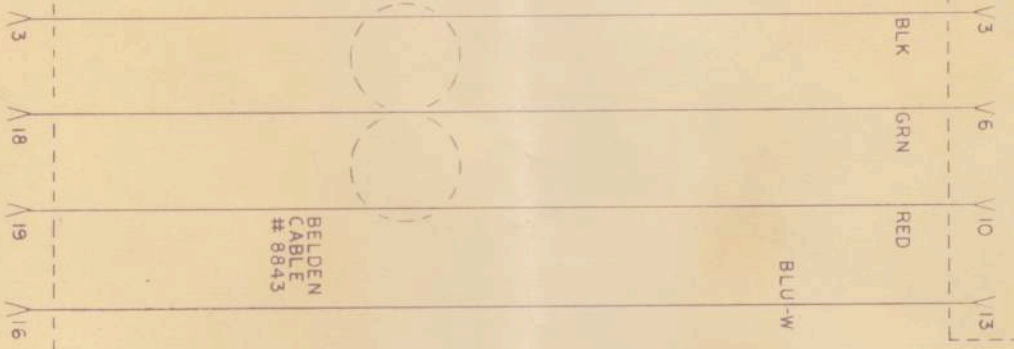

## EXAMPLE:

G-R INDICATES GREEN WIRE WITH RED TRACER

## SWITCH SYMBOLS

⏏ "NORMALLY OPEN"  
CLOSED WHEN ENERGIZED.

⏏ "NORMALLY CLOSED"  
OPEN WHEN ENERGIZED.

⏏ MAKE & BREAK

⏏ MOTOR CAM SWITCH

⏏ MFD. CAPACITOR

24 PIN CONNECTOR TO LOGIC P.C. 572-902

15 PIN CONNECTOR TO LOGIC INDICATOR P.C.572-903