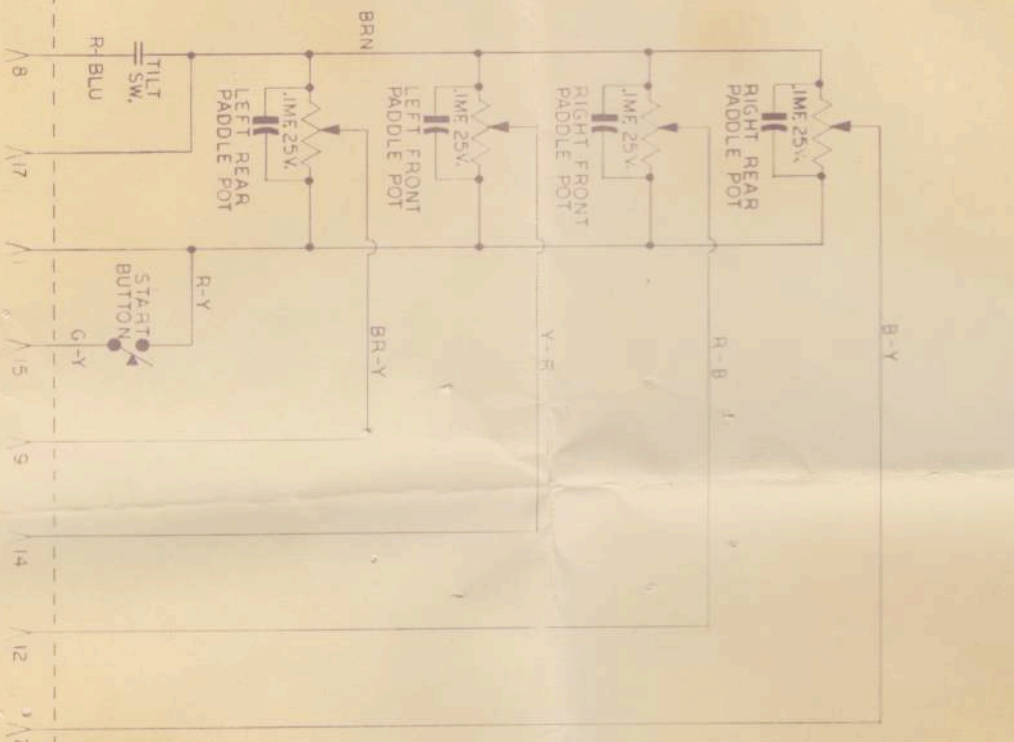

## EXAMPLE:

G-R INDICATES GREEN WIRE WITH RED TRACER

## SWITCH SYMBOLS

⏏ "NORMALLY OPEN"  
CLOSED WHEN ENERGIZED.

⏏ "NORMALLY CLOSED"  
OPEN WHEN ENERGIZED.

⏏ MAKE & BREAK

⏏ MOTOR CAM SWITCH

⏏ MFD. CAPACITOR

24 PIN CONNECTOR TO LOGIC P.C. 572-902

15 PIN CONNECTOR TO LOGIC INDICATOR P.C.572-903