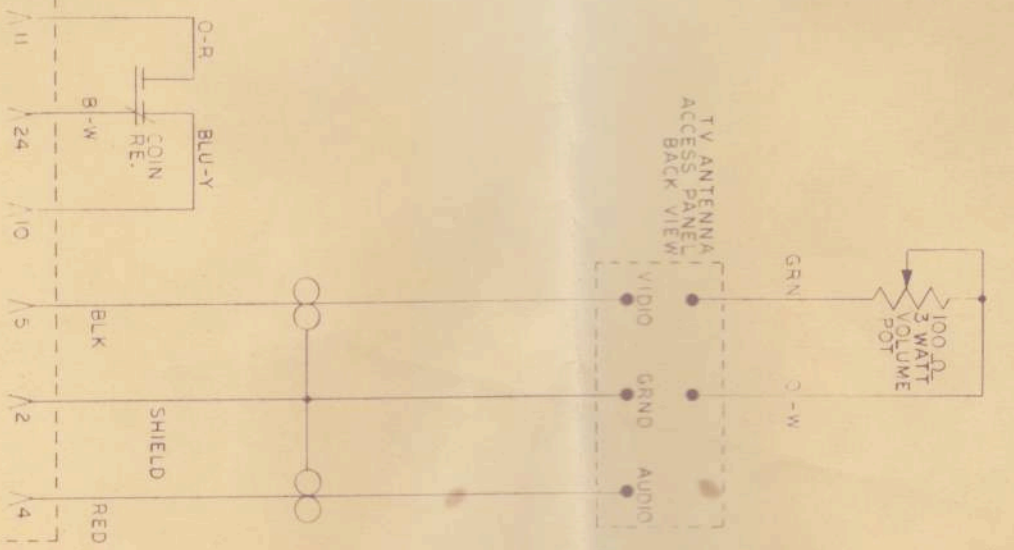

## EXAMPLE:

G-R INDICATES GREEN WIRE WITH RED TRACER

## SWITCH SYMBOLS

⏏ "NORMALLY OPEN"  
CLOSED WHEN ENERGIZED.

⏏ "NORMALLY CLOSED"  
OPEN WHEN ENERGIZED.

⏏ MAKE & BREAK

⏏ MOTOR CAM SWITCH

⏏ MFD. CAPACITOR

24 PIN CONNECTOR TO LOGIC P.C. 572-902

15 PIN CONNECTOR TO LOGIC INDICATOR P.C.572-903