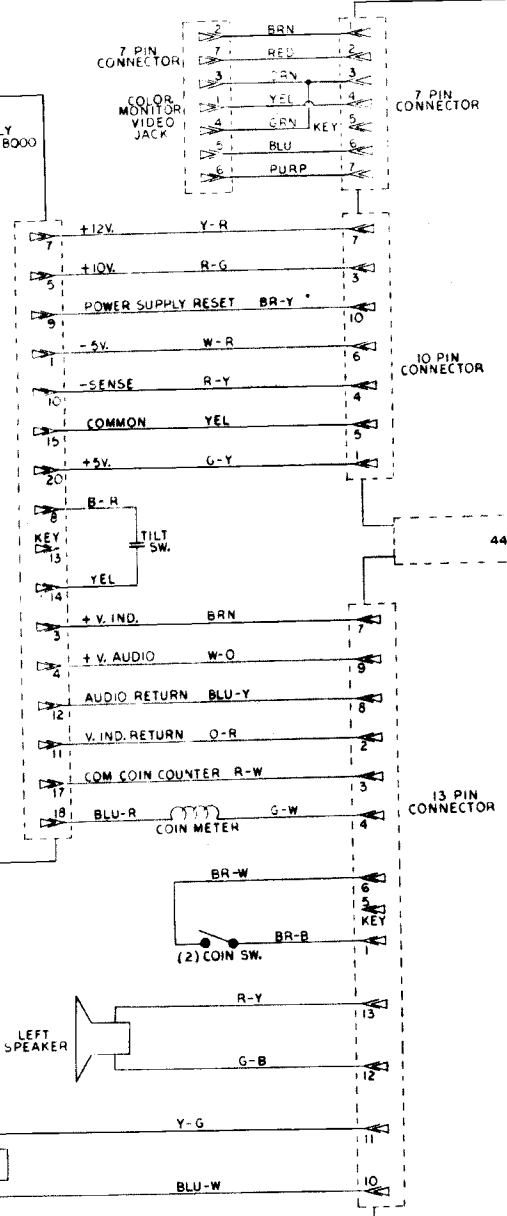

NOTES: \perp IS COMMON CENTER TAP
 |||| IS SPECIAL GROUND AND CAN BE CONNECTED TO COMMON CIRCUITS
 POWER SUPPLY TO BE USED WITH MOTHER BOARD P.C.A082-90002-X000

"SEA WOLF II"
 MIDWAY MFG. CO.
 10750 W. GRAND AVE.
 FRANKLIN PARK, IL. 60131
 6-1-78

MOTHER BOARD A084-90002-B625

CHARACTERIZATION
 P.C. A084-91312-A625

GAME LOGIC P.C. A084-90700-D625

LEFT PERISCOPE LITES
 P.C. A084-91100-B625

RIGHT PERISCOPE LITES
 P.C. A084-91100-B625

MK 4027-4

MIDWAY MFG. CO.
 10750 W. GRAND AVE.
 FRANKLIN PARK, IL. 60131
 "SEA WOLF II"
 GAME LOGIC SCHEMATIC
 P. C. A084-90700-D625
 6-1-78