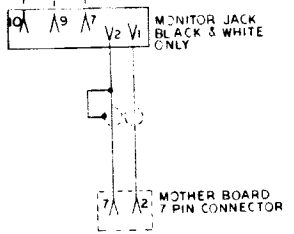

NOTES: \perp IS COMMON CENTER TAP
 |||| IS SPECIAL GROUND AND CAN BE CONNECTED TO COMMON CIRCUITS
 POWER SUPPLY TO BE USED WITH MOTHER BOARD P.C.A082-90002-X000

"SEA WOLF II"
 MIDWAY MFG. CO.
 10750 W. GRAND AVE.
 FRANKLIN PARK, IL. 60131
 6-1-78

MOTHER BOARD A084-90002-B625

CHARACTERIZATION
 P.C. A084-91312-A625

GAME LOGIC P.C. A084-90700-D625

LEFT PERISCOPE LITES
 P.C. A084-91100-B625

RIGHT PERISCOPE LITES
 P.C. A084-91100-B625

MK 4027-4

MIDWAY MFG. CO.
 10750 W. GRAND AVE.
 FRANKLIN PARK, IL. 60131
 "SEA WOLF II"
 GAME LOGIC SCHEMATIC
 P. C. A084-90700-D625
 6-1-78