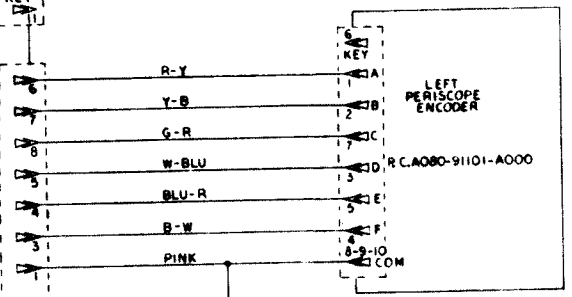

NOTES: \perp IS COMMON CENTER TAP
 |||| IS SPECIAL GROUND AND CAN BE CONNECTED TO COMMON CIRCUITS
 POWER SUPPLY TO BE USED WITH MOTHER BOARD P.C.A082-90002-X000

"SEA WOLF II"
 MIDWAY MFG. CO.
 10750 W. GRAND AVE.
 FRANKLIN PARK, IL. 60131
 6-1-78

MOTHER BOARD A084-90002-B625

CHARACTERIZATION
 P.C. A084-91312-A625

GAME LOGIC P.C. A084-90700-D625

LEFT PERISCOPE LITES
 P.C. A084-91100-B625

RIGHT PERISCOPE LITES
 P.C. A084-91100-B625

MK 4027-4

MIDWAY MFG. CO.
 10750 W. GRAND AVE.
 FRANKLIN PARK, IL. 60131
 "SEA WOLF II"
 GAME LOGIC SCHEMATIC
 P. C. A084-90700-D625
 6-1-78