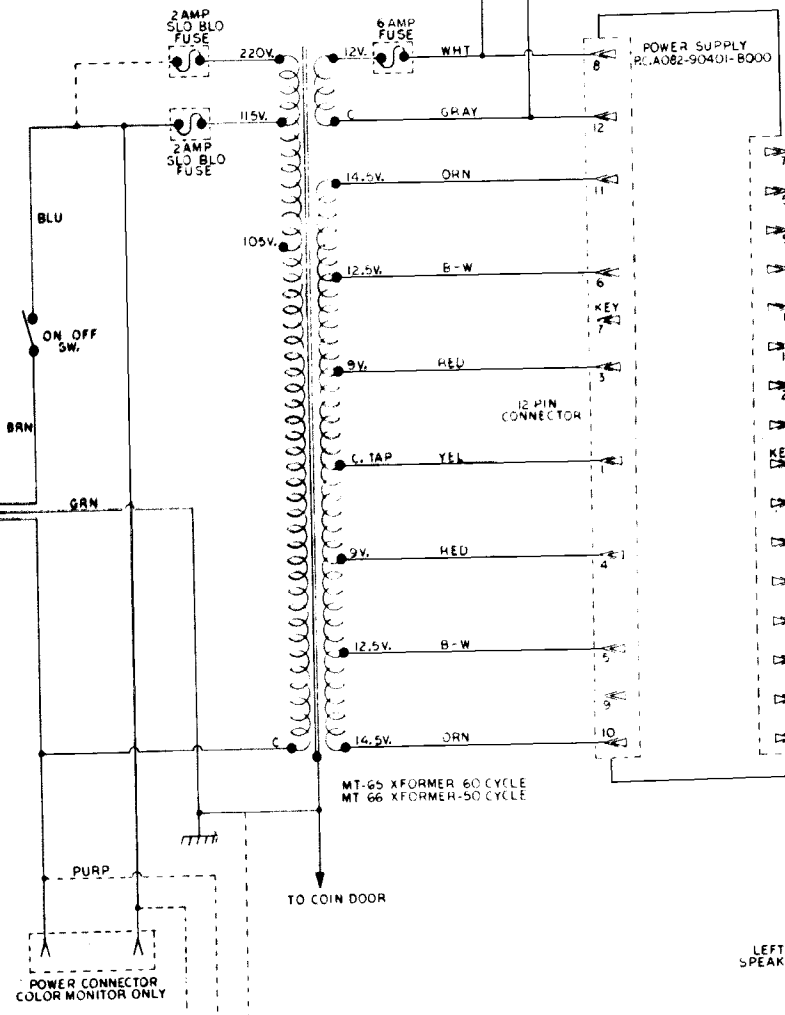

NOTES: \perp IS COMMON CENTER TAP
 |||| IS SPECIAL GROUND AND CAN BE CONNECTED TO COMMON CIRCUITS
 POWER SUPPLY TO BE USED WITH MOTHER BOARD P.C.A082-90002-X000

"SEA WOLF II"
 MIDWAY MFG. CO.
 10750 W. GRAND AVE.
 FRANKLIN PARK, IL. 60131
 6-1-78

MOTHER BOARD A084-90002-B625

CHARACTERIZATION
 P.C. A084-91312-A625

GAME LOGIC P.C. A084-90700-D625

LEFT PERISCOPE LITES
 P.C. A084-91100-B625

RIGHT PERISCOPE LITES
 P.C. A084-91100-B625

MK 4027-4

MIDWAY MFG. CO.
 10750 W. GRAND AVE.
 FRANKLIN PARK, IL. 60131
 "SEA WOLF II"
 GAME LOGIC SCHEMATIC
 P. C. A084-90700-D625
 6-1-78