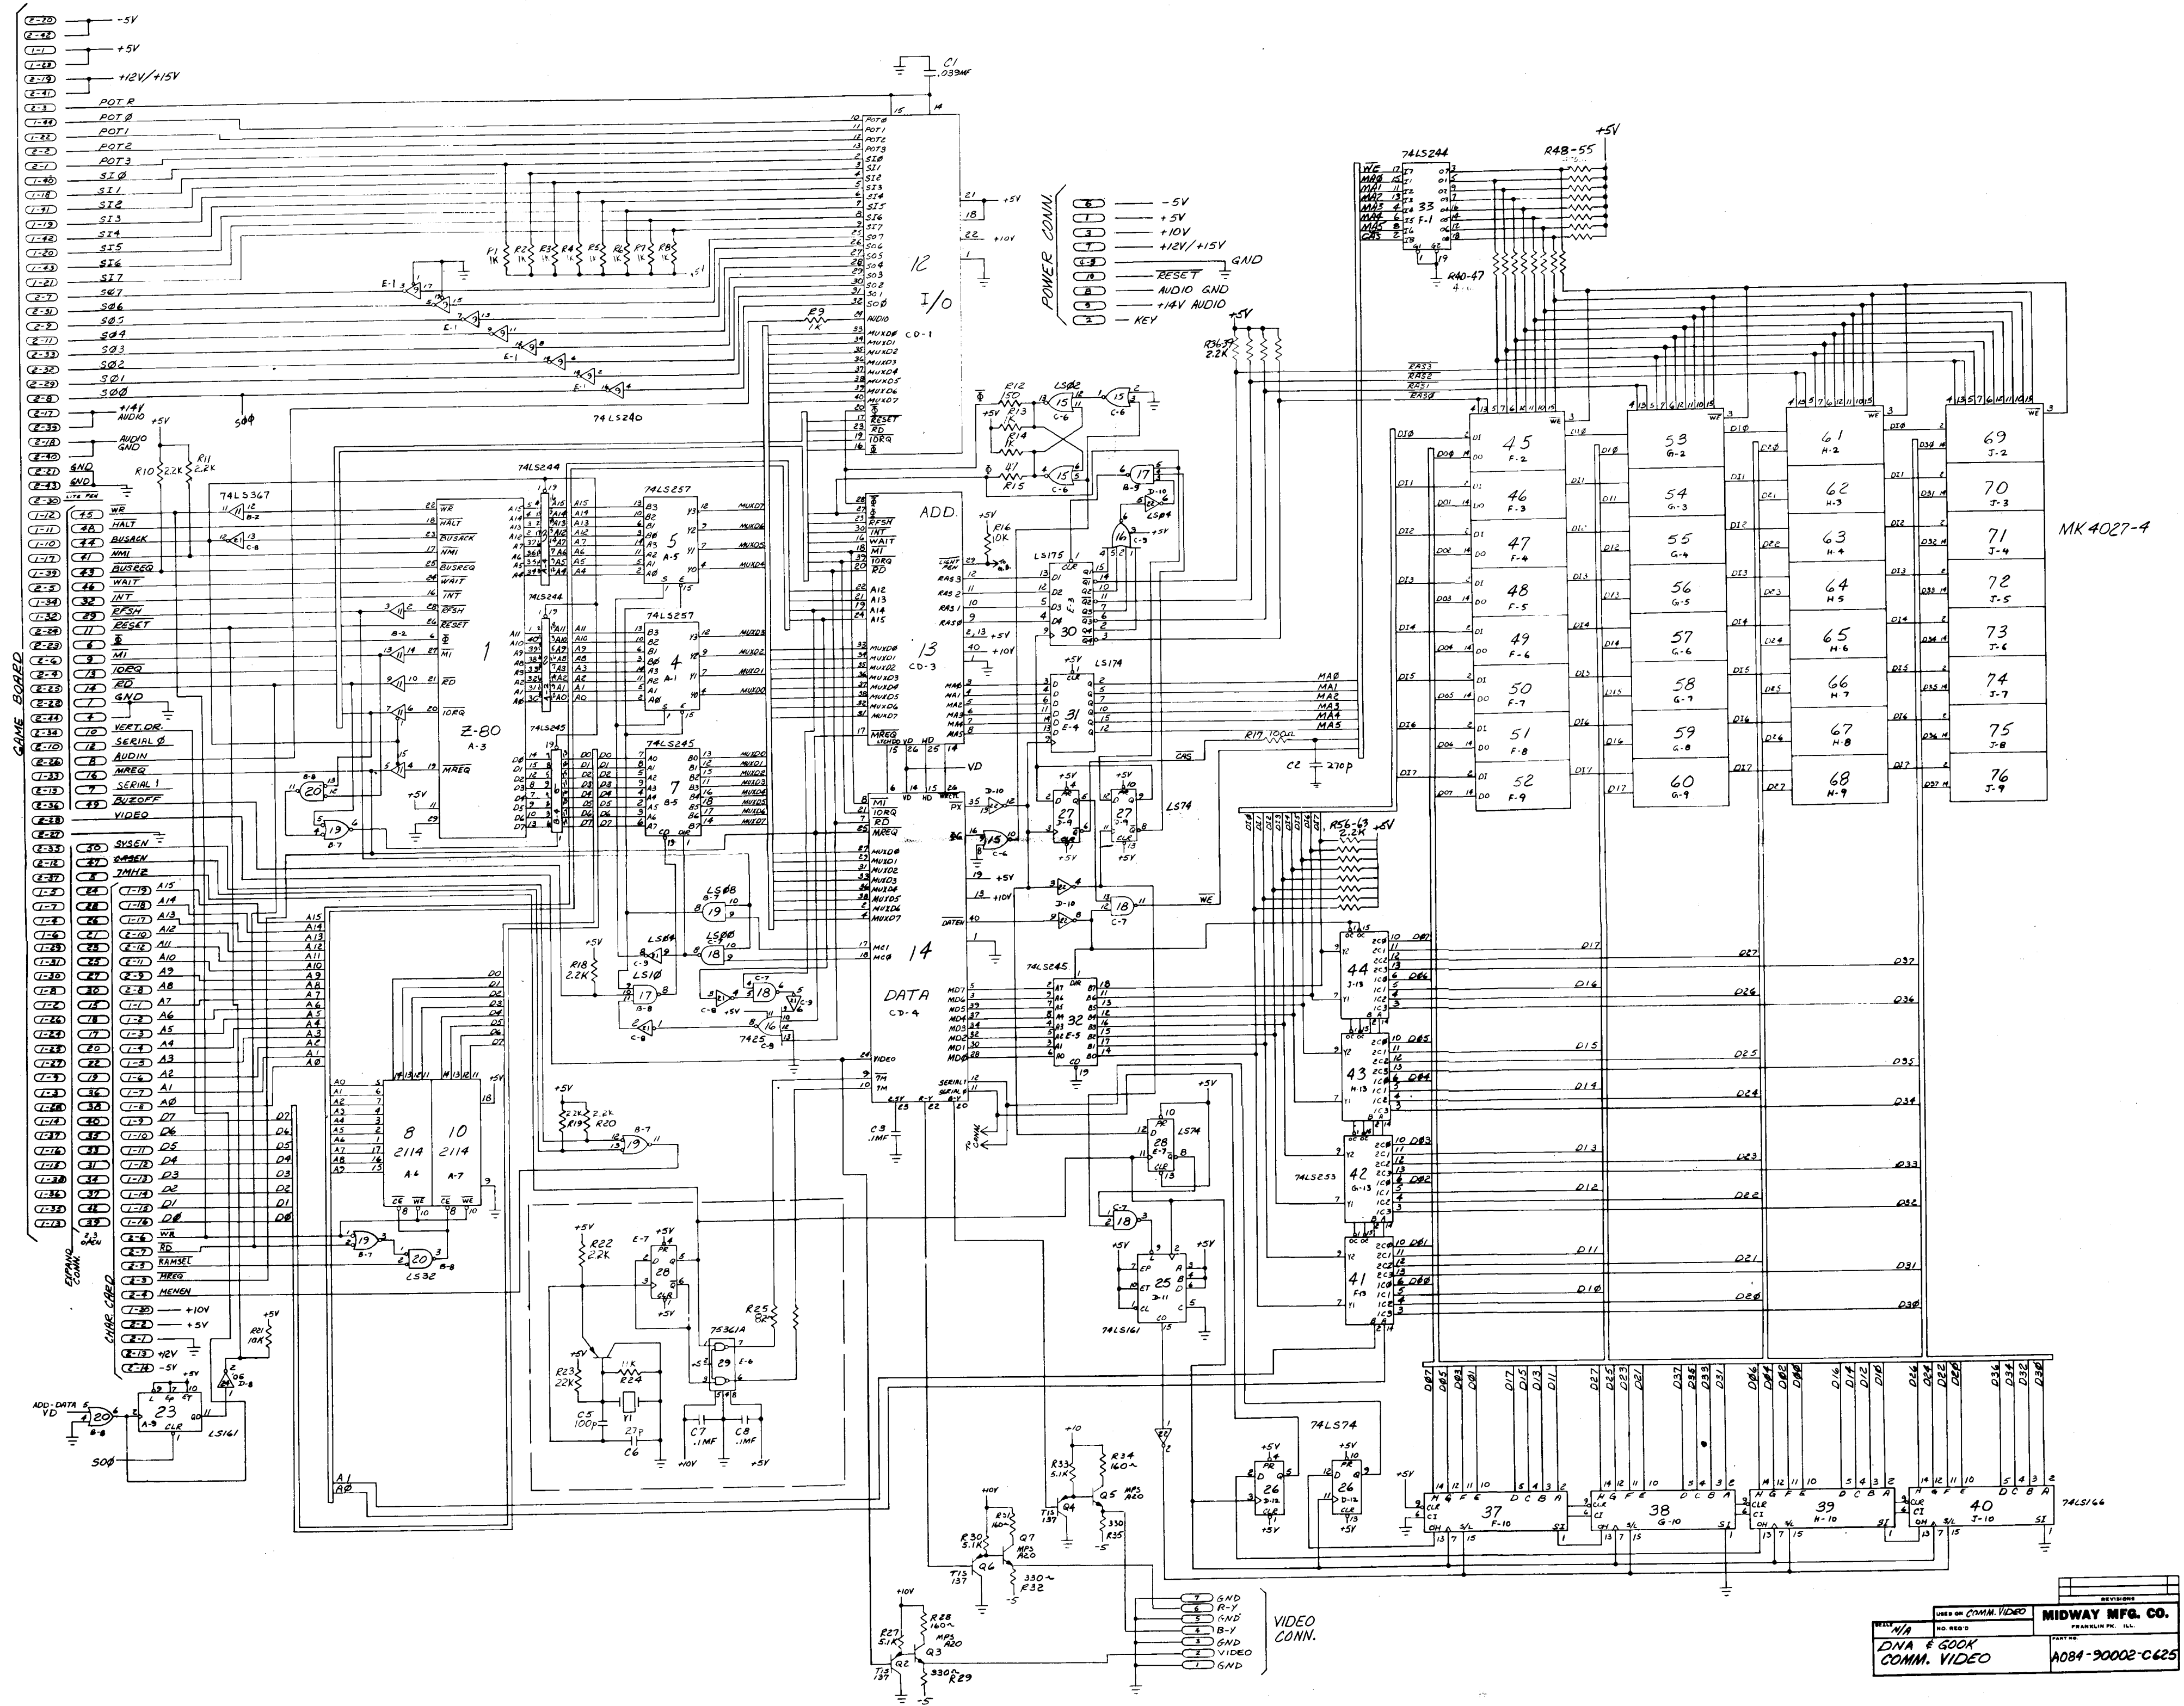

NOTES: \perp IS COMMON CENTER TAP
 |||| IS SPECIAL GROUND AND CAN BE CONNECTED TO COMMON CIRCUITS
 POWER SUPPLY TO BE USED WITH MOTHER BOARD P.C.A082-90002-X000

"SEA WOLF II"
 MIDWAY MFG. CO.
 10750 W. GRAND AVE.
 FRANKLIN PARK, IL. 60131
 6-1-78

MOTHER BOARD A084-90002-B625

CHARACTERIZATION
 P.C. A084-91312-A625

GAME LOGIC P.C. A084-90700-D625

LEFT PERISCOPE LITES
 P.C. A084-91100-B625

RIGHT PERISCOPE LITES
 P.C. A084-91100-B625

MK 4027-4

MIDWAY MFG. CO.
 10750 W. GRAND AVE.
 FRANKLIN PARK, IL. 60131
 "SEA WOLF II"
 GAME LOGIC SCHEMATIC
 P. C. A084-90700-D625
 6-1-78