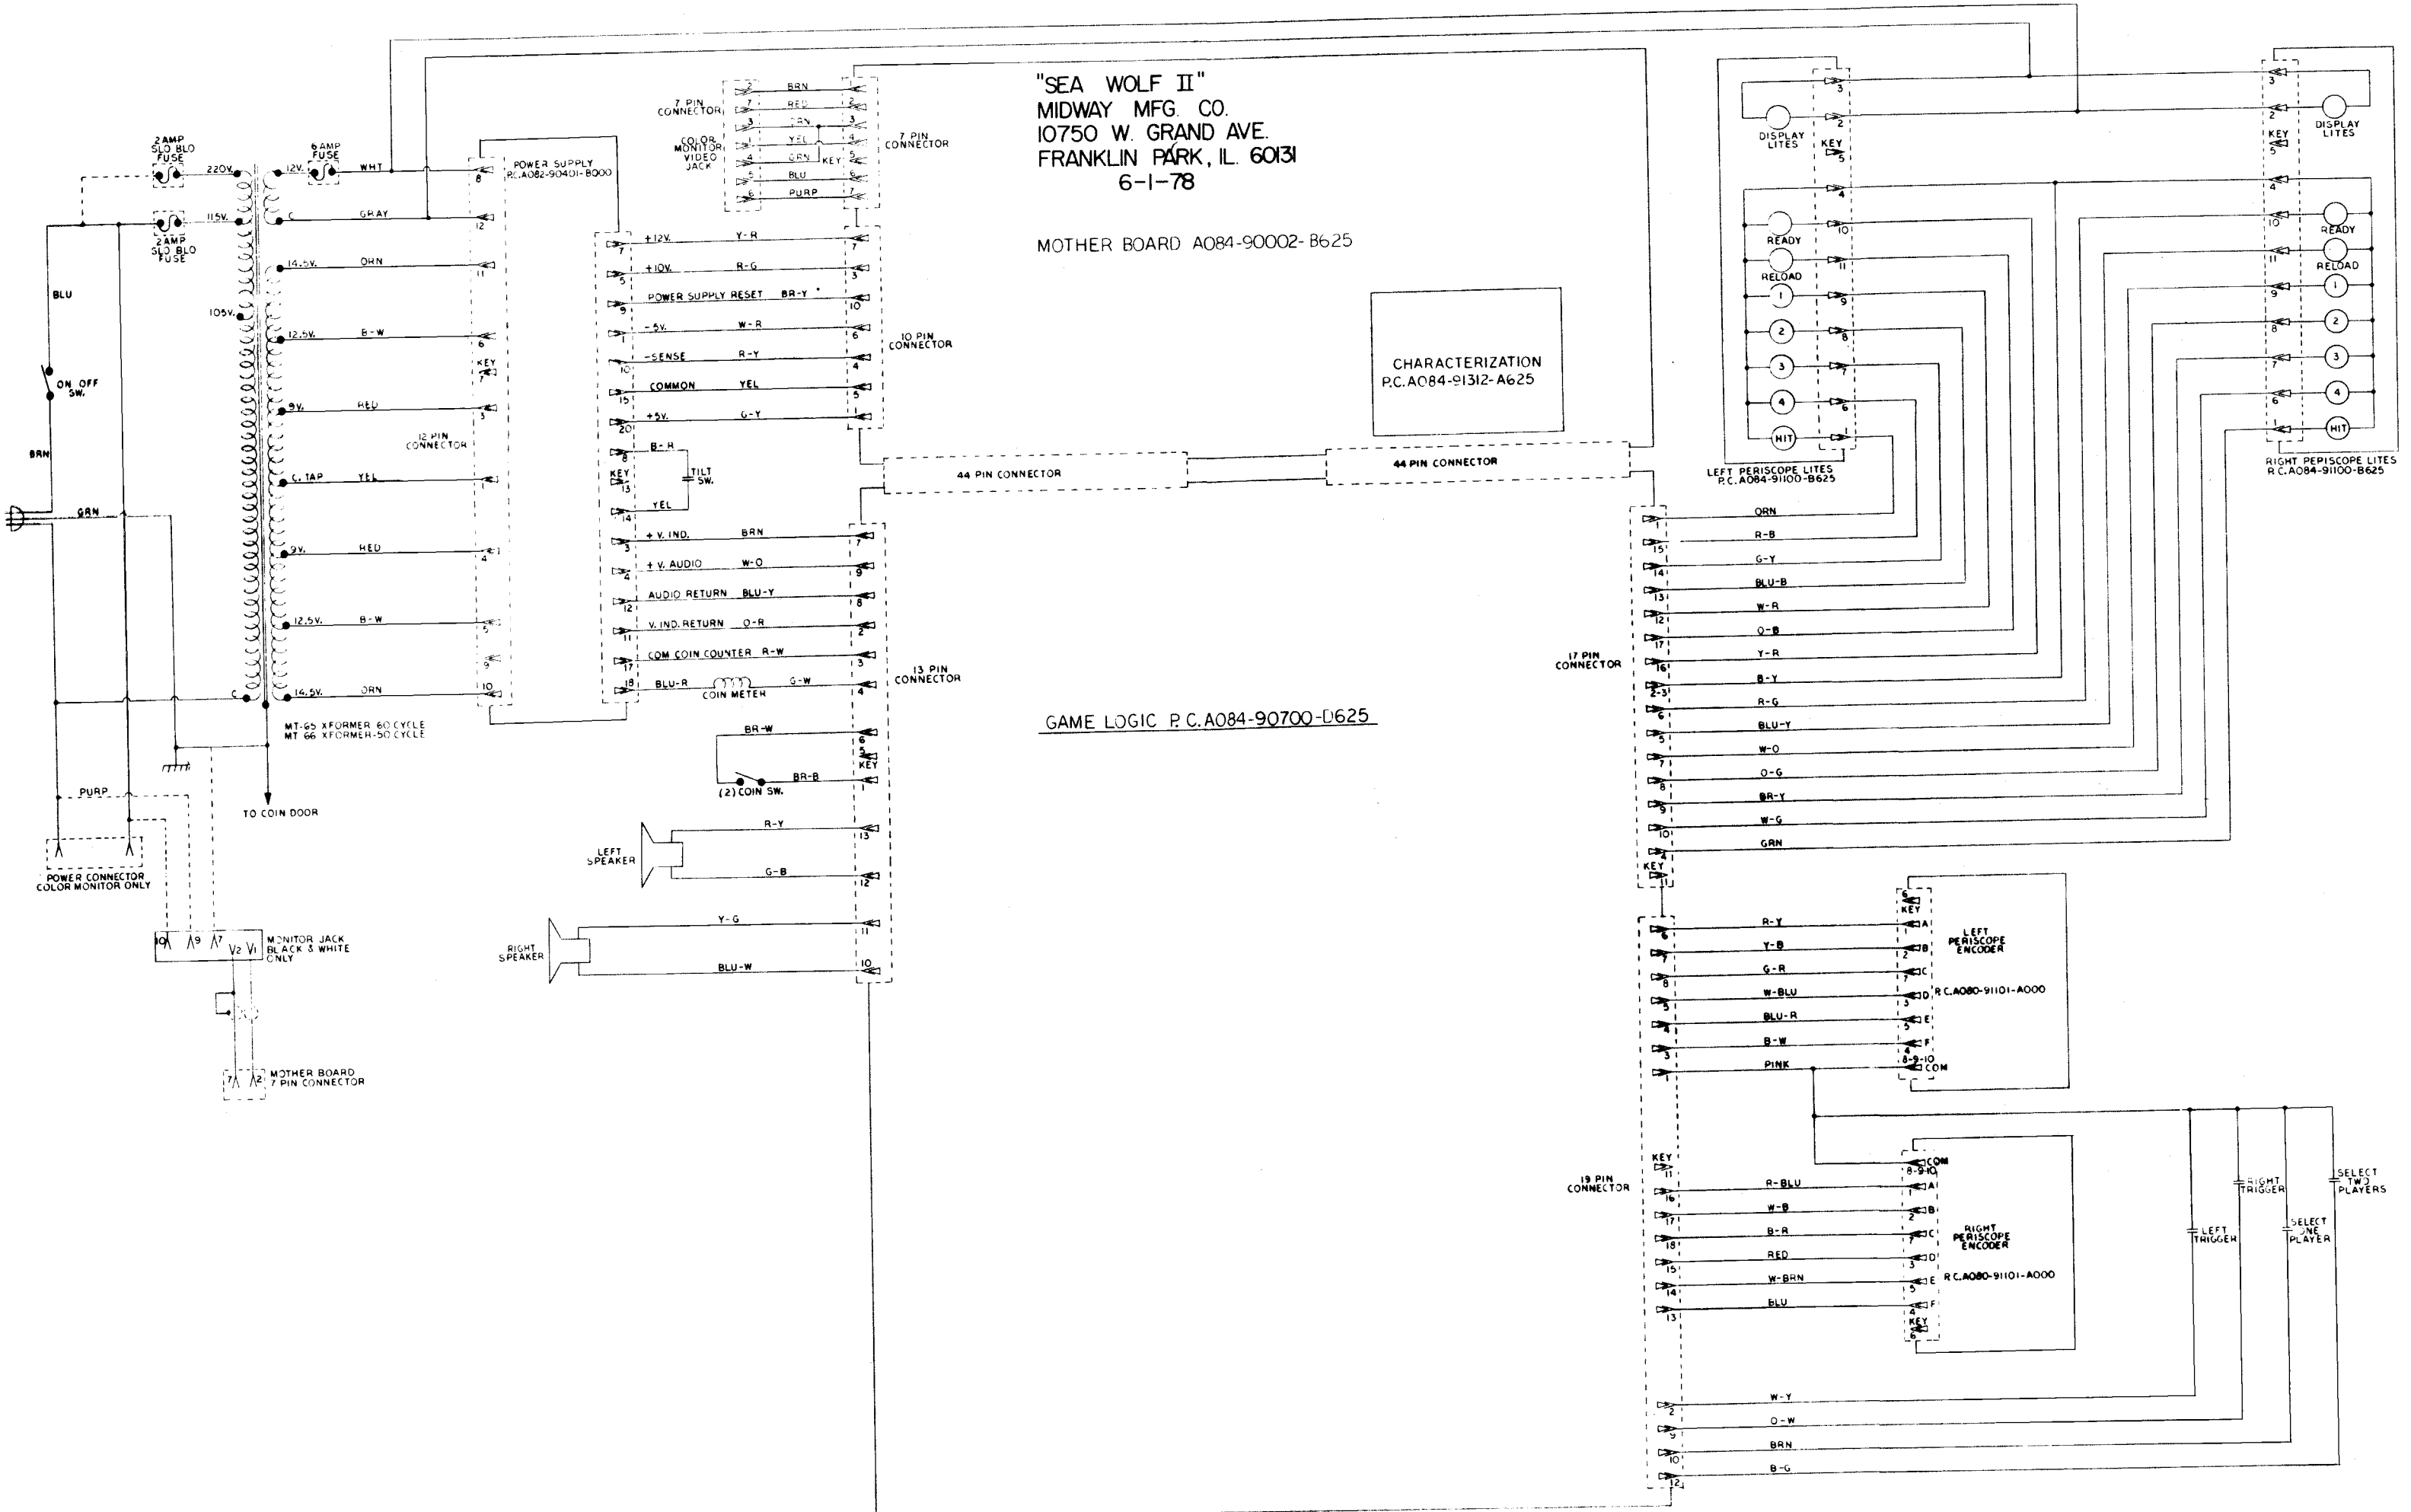

NOTES: \perp IS COMMON CENTER TAP
 |||| IS SPECIAL GROUND AND CAN BE CONNECTED TO COMMON CIRCUITS
 POWER SUPPLY TO BE USED WITH MOTHER BOARD P.C.A082-90002-X000

"SEA WOLF II"
 MIDWAY MFG. CO.
 10750 W. GRAND AVE.
 FRANKLIN PARK, IL. 60131
 6-1-78

MOTHER BOARD A084-90002-B625

CHARACTERIZATION
 P.C. A084-91312-A625

GAME LOGIC P.C. A084-90700-D625

LEFT PERISCOPE LITES
 P.C. A084-91100-B625

RIGHT PERISCOPE LITES
 P.C. A084-91100-B625

MK 4027-4

MIDWAY MFG. CO.
 10750 W. GRAND AVE.
 FRANKLIN PARK, IL. 60131
 "SEA WOLF II"
 GAME LOGIC SCHEMATIC
 P. C. A084-90700-D625
 6-1-78