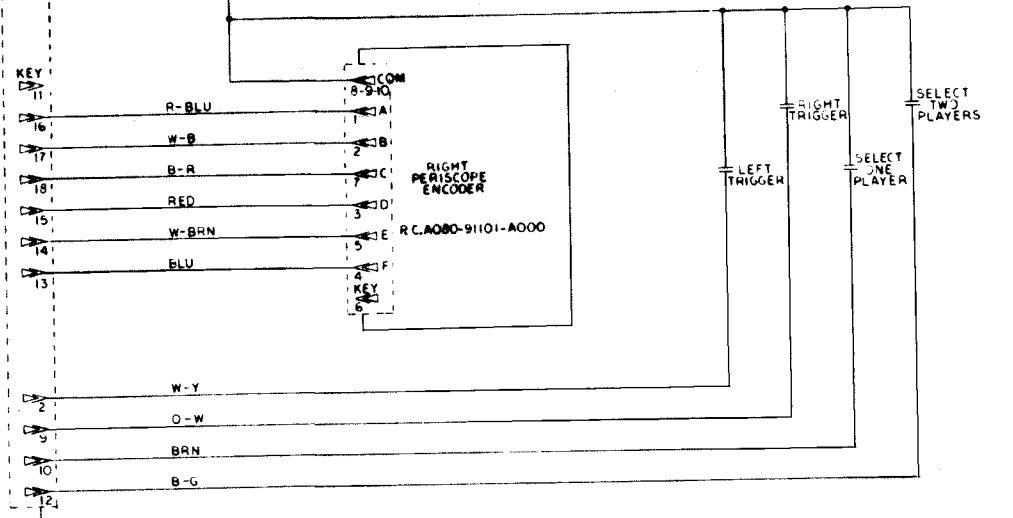

NOTES: \perp IS COMMON CENTER TAP
 |||| IS SPECIAL GROUND AND CAN BE CONNECTED TO COMMON CIRCUITS
 POWER SUPPLY TO BE USED WITH MOTHER BOARD P.C.A082-90002-X000

"SEA WOLF II"
 MIDWAY MFG. CO.
 10750 W. GRAND AVE.
 FRANKLIN PARK, IL. 60131
 6-1-78

MOTHER BOARD A084-90002-B625

CHARACTERIZATION
 P.C. A084-91312-A625

GAME LOGIC P.C. A084-90700-D625

LEFT PERISCOPE LITES
 P.C. A084-91100-B625

RIGHT PERISCOPE LITES
 P.C. A084-91100-B625

MK 4027-4

MIDWAY MFG. CO.
 10750 W. GRAND AVE.
 FRANKLIN PARK, IL. 60131
 "SEA WOLF II"
 GAME LOGIC SCHEMATIC
 P. C. A084-90700-D625
 6-1-78