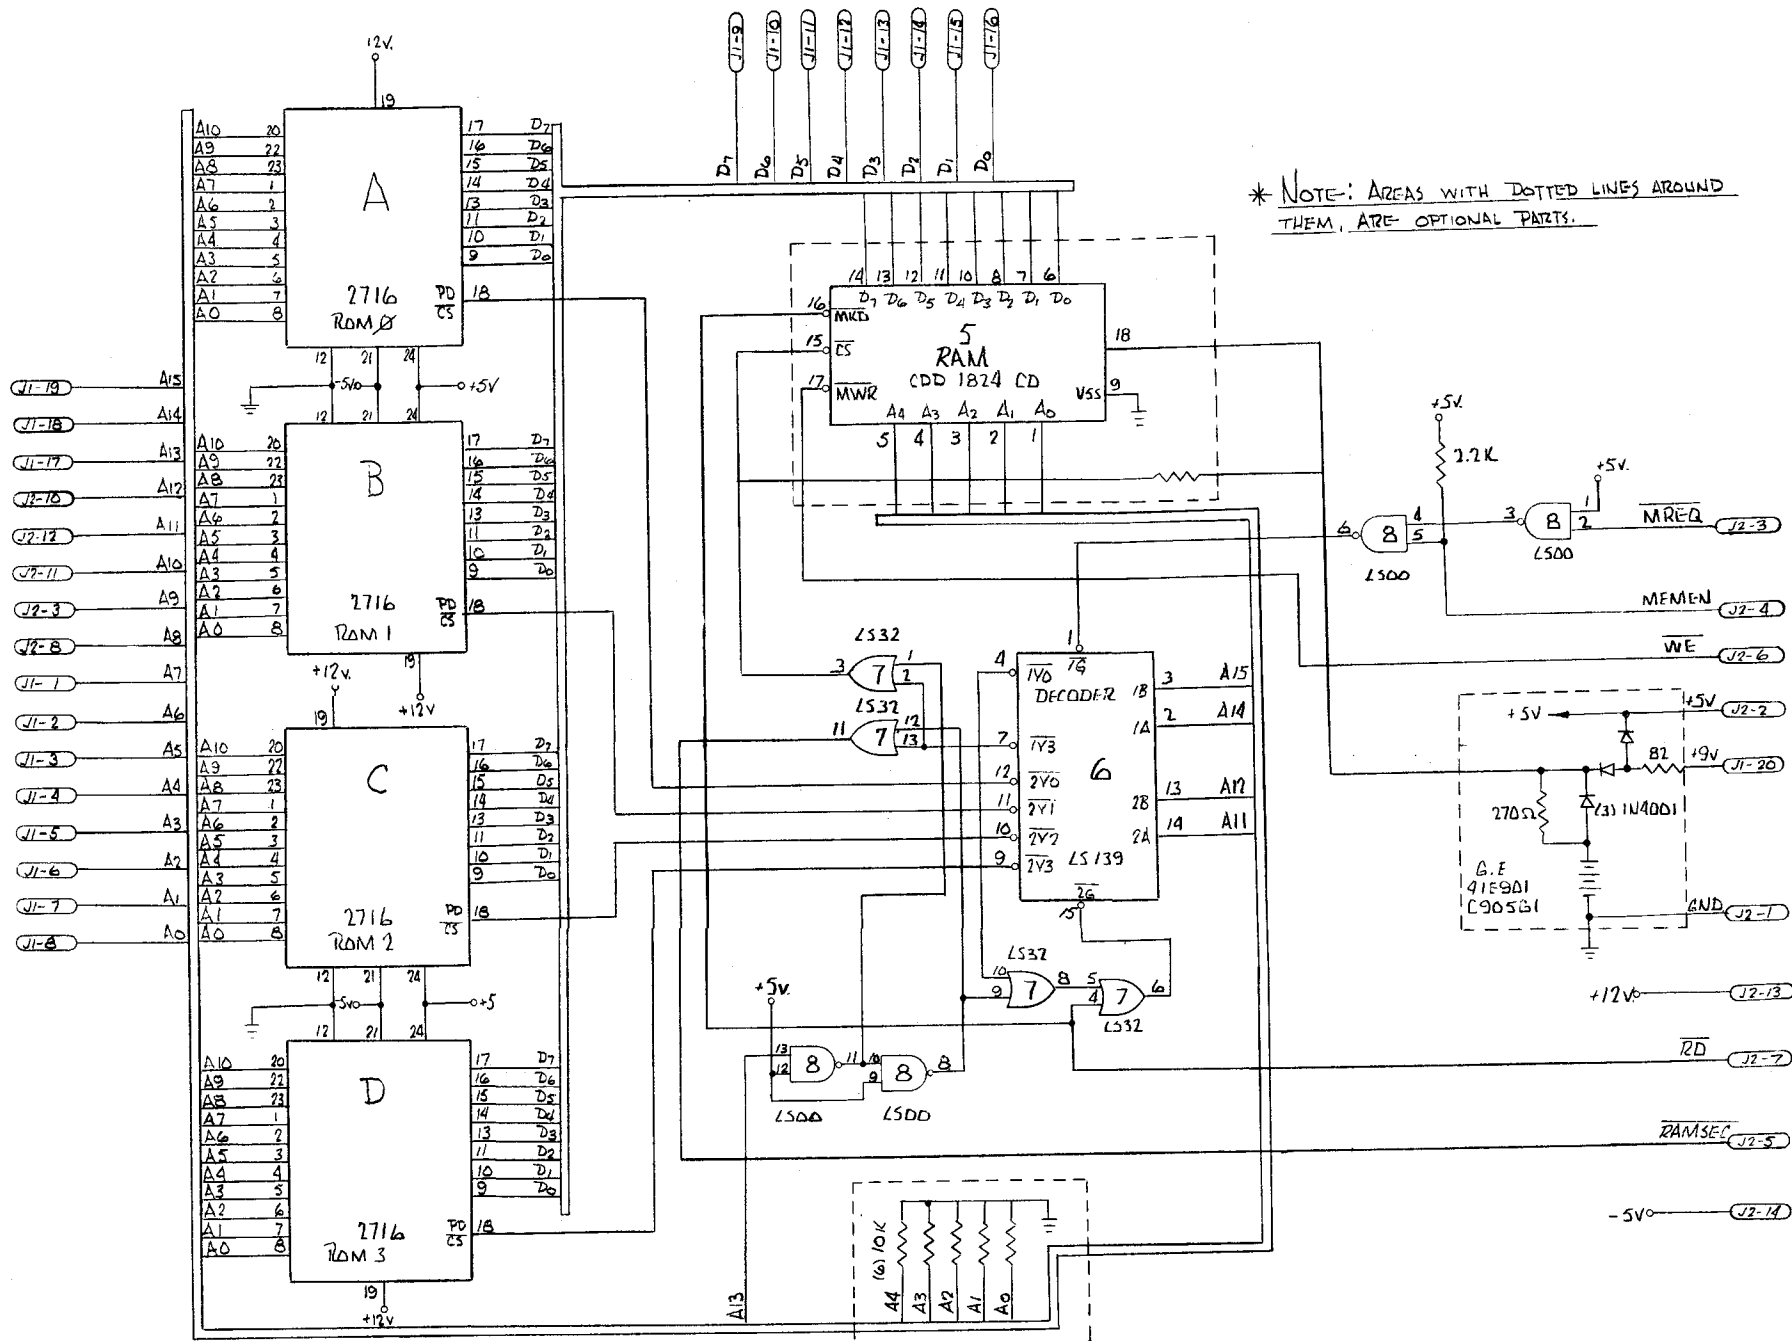

NOTES: \perp IS COMMON CENTER TAP
 |||| IS SPECIAL GROUND AND CAN BE CONNECTED TO COMMON CIRCUITS
 POWER SUPPLY TO BE USED WITH MOTHER BOARD P.C.A082-90002-X000

"SEA WOLF II"
 MIDWAY MFG. CO.
 10750 W. GRAND AVE.
 FRANKLIN PARK, IL. 60131
 6-1-78

MOTHER BOARD A084-90002-B625

CHARACTERIZATION
 P.C. A084-91312-A625

GAME LOGIC P.C. A084-90700-D625

LEFT PERISCOPE LITES
 P.C. A084-91100-B625

RIGHT PERISCOPE LITES
 P.C. A084-91100-B625

MK 4027-4

MIDWAY MFG. CO.
 10750 W. GRAND AVE.
 FRANKLIN PARK, IL. 60131
 "SEA WOLF II"
 GAME LOGIC SCHEMATIC
 P. C. A084-90700-D625
 6-1-78