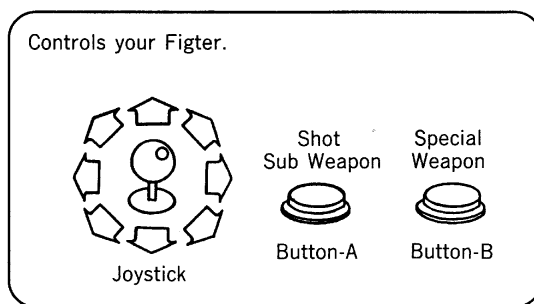

CONNECTOR DIAGRAM

SOLDER SIDE	NO.	NO.	PARTS SIDE
GND	A	1	GND
GND	B	2	GND
+5V	C	3	+5V
+5V	D	4	+5V
-5V	E	5	-5V
+12V	F	6	+12V
	H	7	
COIN COUNTER 2	J	8	COIN COUNTER 1
	K	9	
SPEAKER(-)	L	10	SPEAKER(+)
	M	11	
VIDEO GREEN	N	12	VIDEO RED
VIDEO SYNC	P	13	VIDEO BLUE
SERVICE SW	R	14	VIDEO GND
TEST SW	S	15	
COIN SW 2	T	16	COIN SW 1
2-P START	U	17	1-P START
2-P UP	V	18	1-P UP
2-P DOWN	W	19	1-P DOWN
2-P LEFT	X	20	1-P LEFT
2-P RIGHT	Y	21	1-P RIGHT
2-P SW 1 BUTTON	Z	22	1-P SW 1 BUTTON
2-P SW 2 BUTTON	a	23	1-P SW 2 BUTTON
	b	24	
	c	25	
	d	26	
GND	e	27	GND
GND	f	28	GND

HOW TO PLAY

- ■ショットとミサイル・ボムを使い、敵を倒します。
- ■6つのステージをクリアするとエンディングです。
- ■Attack the enemy with the shot and missile bomb.
- ■Game is over when you clear six stages.

CONTROL PANEL