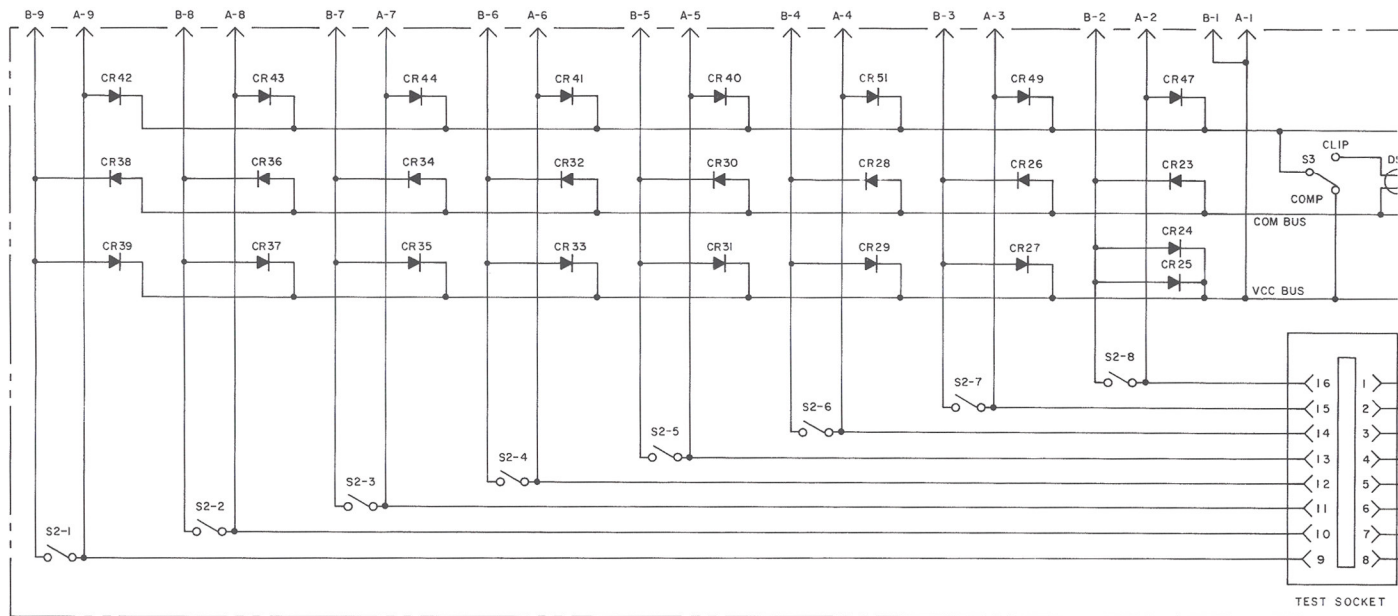

1060 N. Kings Highway
Cherry Hill 08034
Tel: (609) 667-4000
TWX: 710-892-4945

Model 10529A

Figure 2. 10529A Component Locator

PROGRAMMABLE SOCKET (1052)

Figure 2
**10529A COMPONENT LOCATOR AND
SCHEMATIC DIAGRAM**