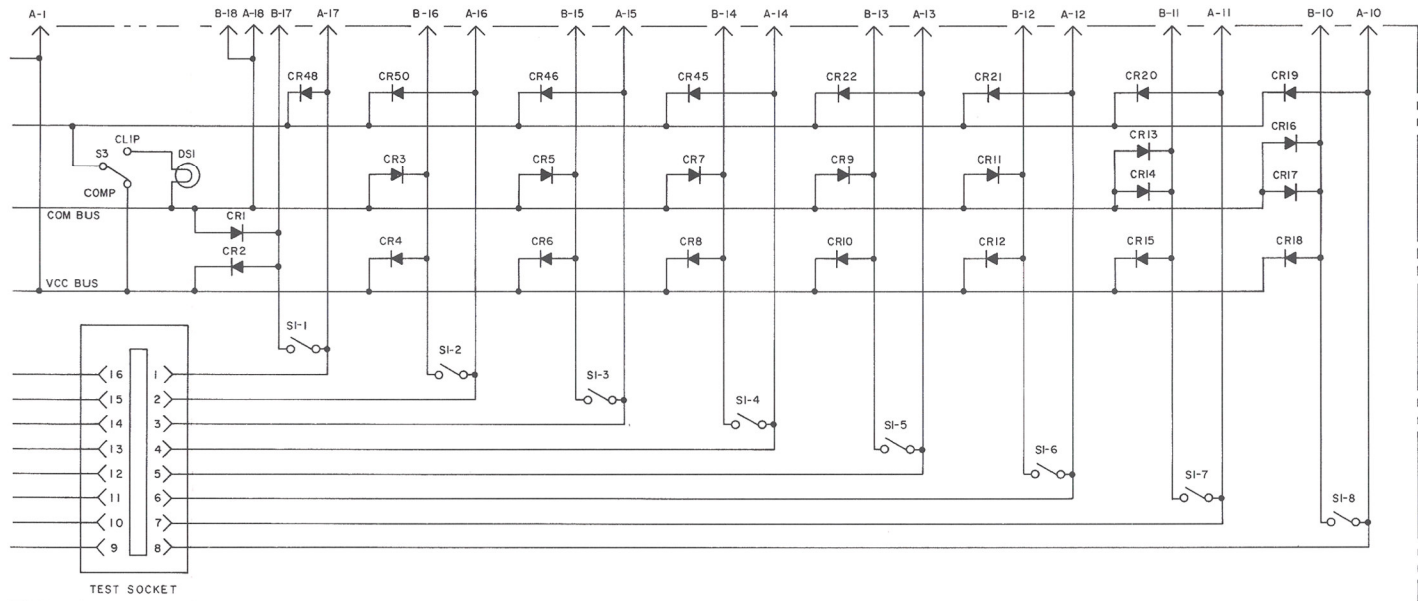

1060 N. Kings Highway
Cherry Hill 08034
Tel: (609) 667-4000
TWX: 710-892-4945

Model 10529A

Figure 2. 10529A Component Locator

PROGRAMMABLE SOCKET (1052)

Figure 2
**10529A COMPONENT LOCATOR AND
SCHEMATIC DIAGRAM**