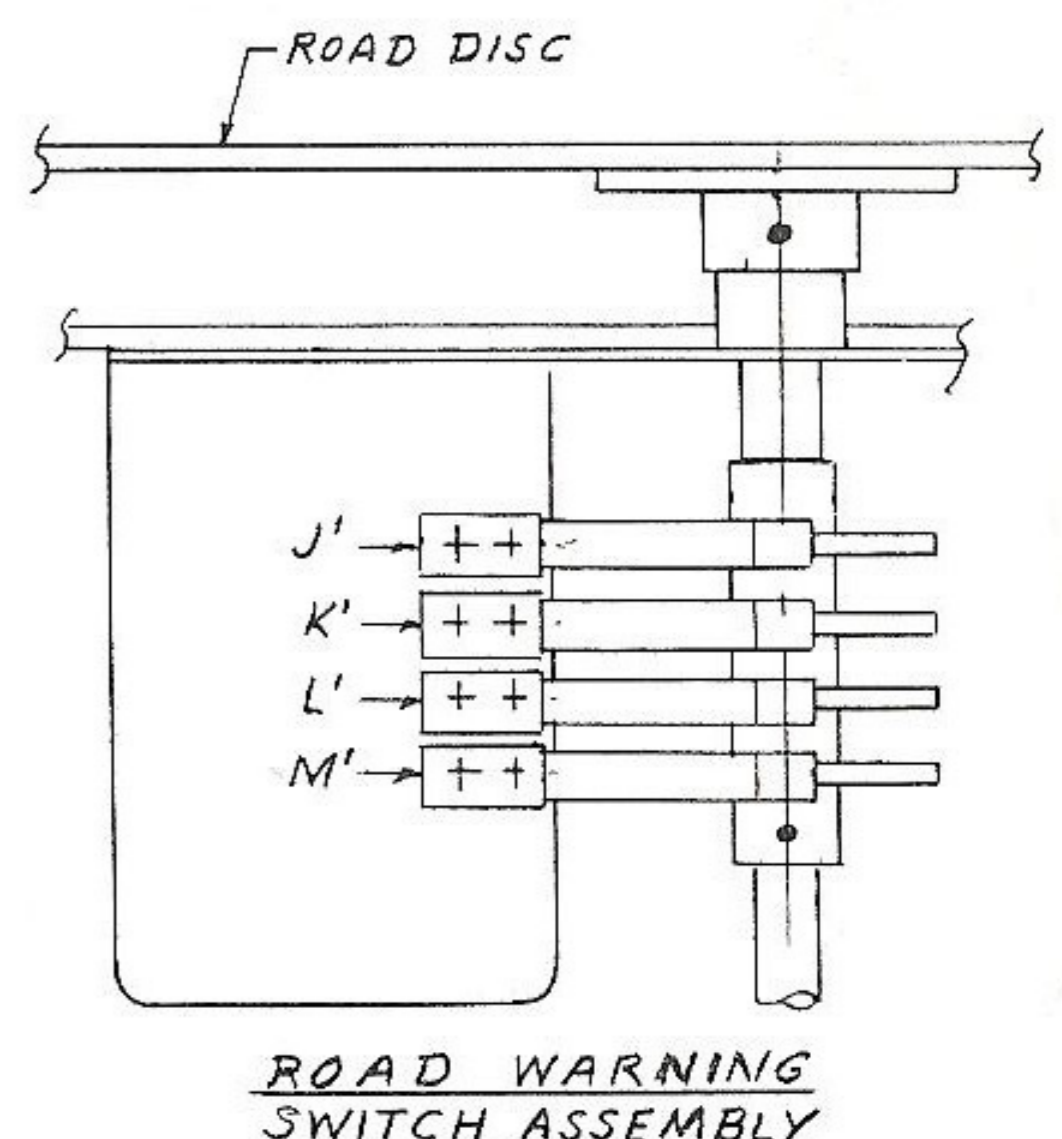

Wild Cycle SCHEMATIC

COLOR	NUMBER
RED	1
BLUE	2
YELLOW	3
GREEN	4
WHITE	5
BROWN	6
ORANGE	7
BLACK	8
GREY	9
VIOLET	V
NO TRACER	0

FIRST DIGIT INDICATES WIRE COLOR
 SECOND " " TRACER " " IF ANY