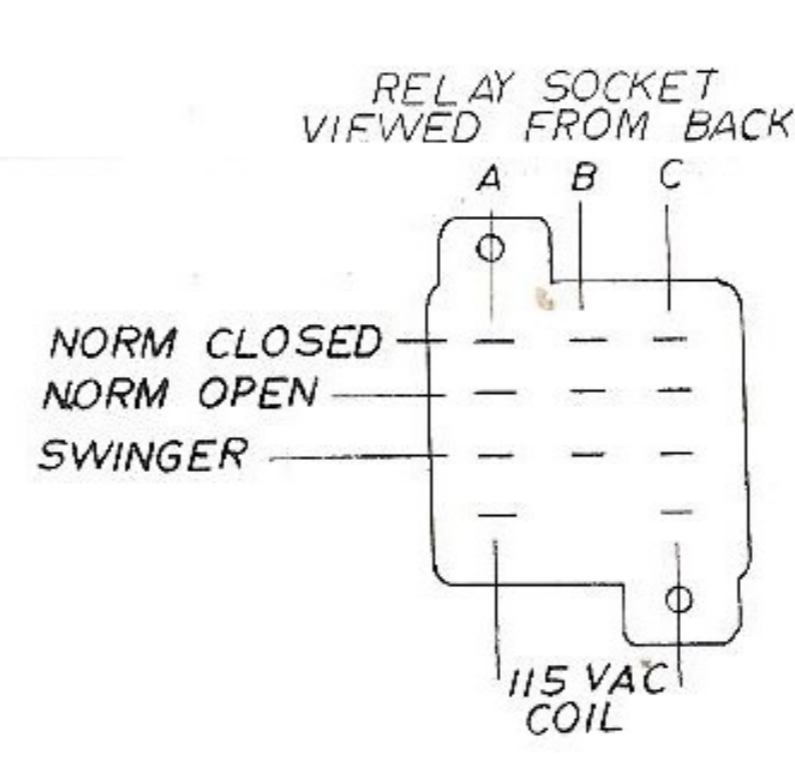

Wild Cycle SCHEMATIC

COLOR	NUMBER
RED	1
BLUE	2
YELLOW	3
GREEN	4
WHITE	5
BROWN	6
ORANGE	7
BLACK	8
GREY	9
VIOLET	V
NO TRACER	0

FIRST DIGIT INDICATES WIRE COLOR
 SECOND " " TRACER " " IF ANY