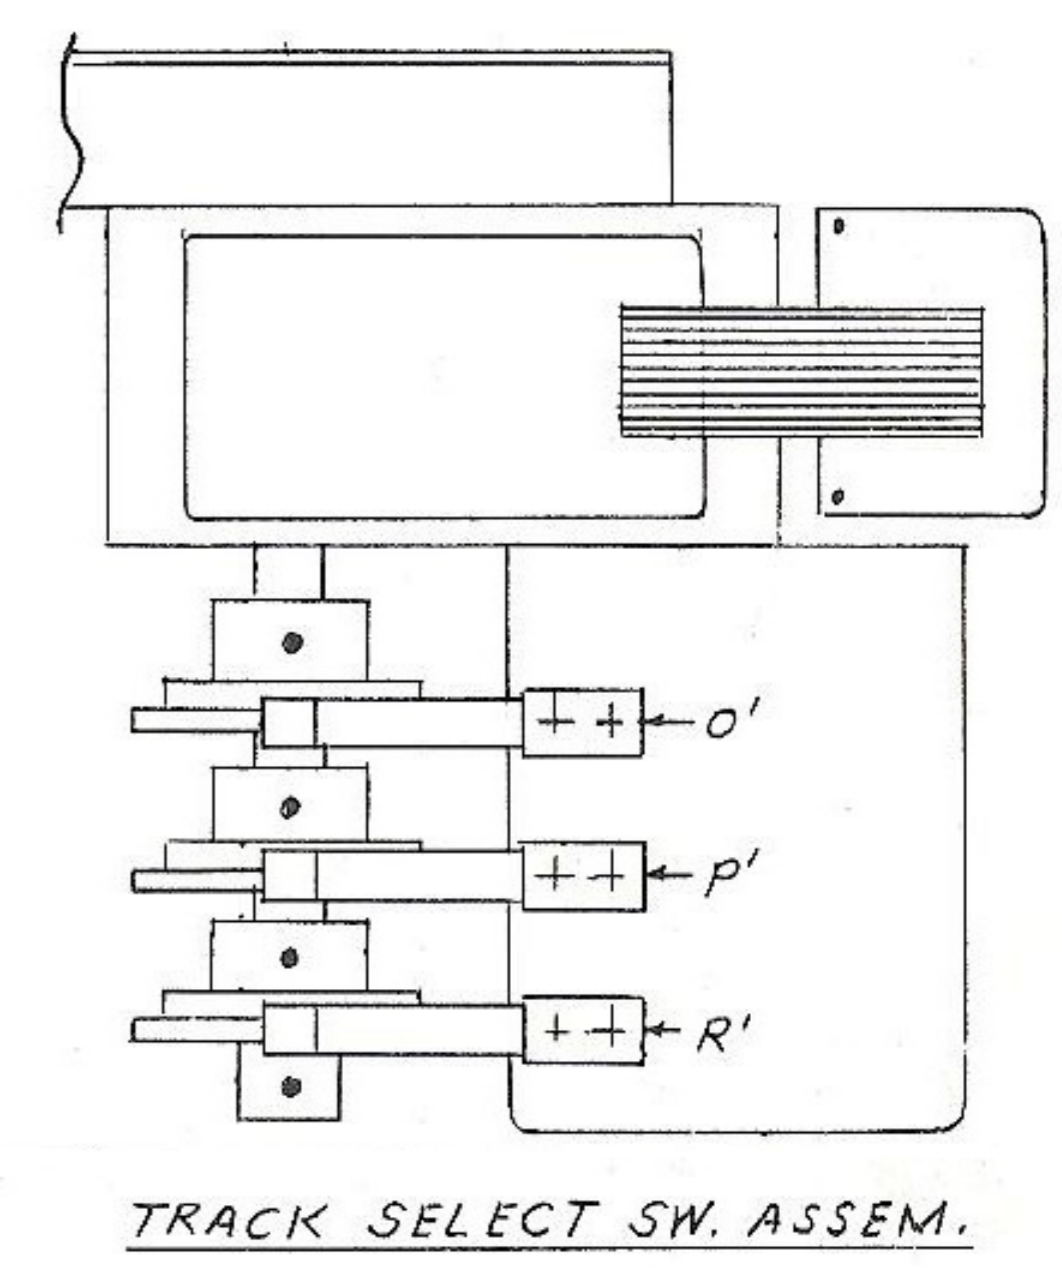

Wild Cycle SCHEMATIC

COLOR	NUMBER
RED	1
BLUE	2
YELLOW	3
GREEN	4
WHITE	5
BROWN	6
ORANGE	7
BLACK	8
GREY	9
VIOLET	V
NO TRACER	0

FIRST DIGIT INDICATES WIRE COLOR
 SECOND " " TRACER " " IF ANY