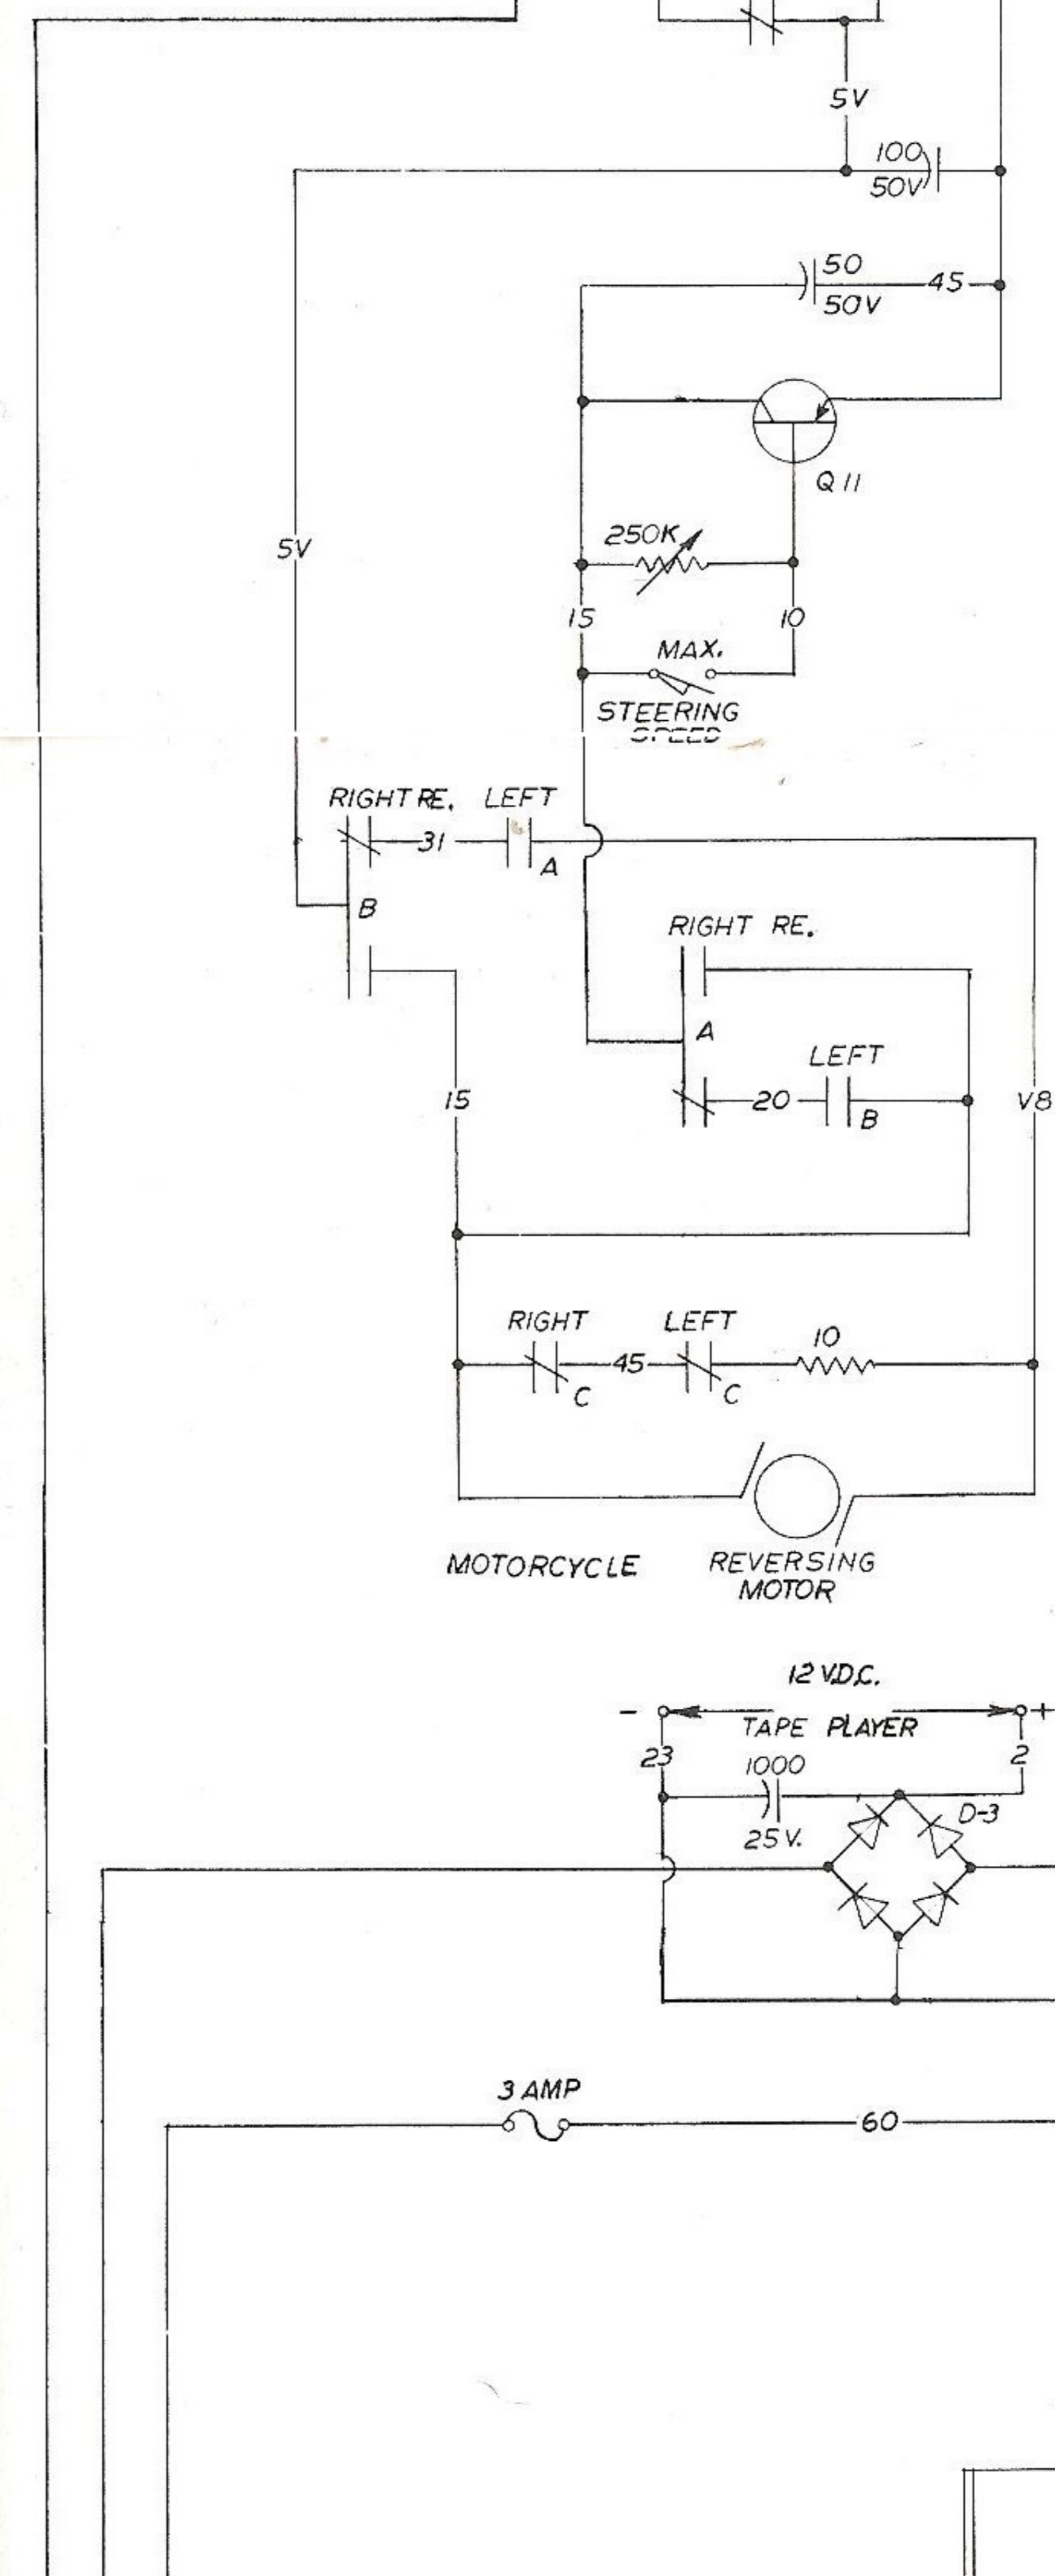

Wild Cycle SCHEMATIC

COLOR	NUMBER
RED	1
BLUE	2
YELLOW	3
GREEN	4
WHITE	5
BROWN	6
ORANGE	7
BLACK	8
GREY	9
VIOLET	V
NO TRACER	0

FIRST DIGIT INDICATES WIRE COLOR
 SECOND " " TRACER " " IF ANY