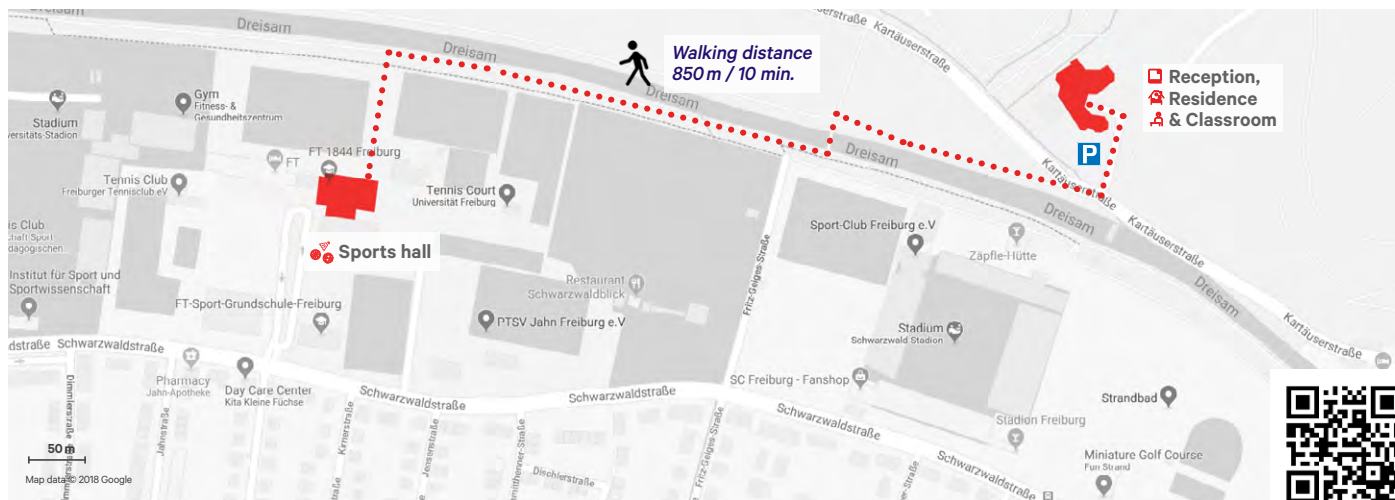

Transfers in €

[View PDF Pricelist](#)

✈ EuroAirport Basel EAP/BSL	from 140 one-way
✈ Zurich ZRH	from 180 one-way
✈ Frankfurt FRA	from 220 one-way
🚆 Freiburg DB Stations	from 35 one-way

How to get there

Car	Click here to use Google maps
Train	Closest station is "Freiburg (Breisgau) Hbf"
Tram	Closest station is "Römerhof"