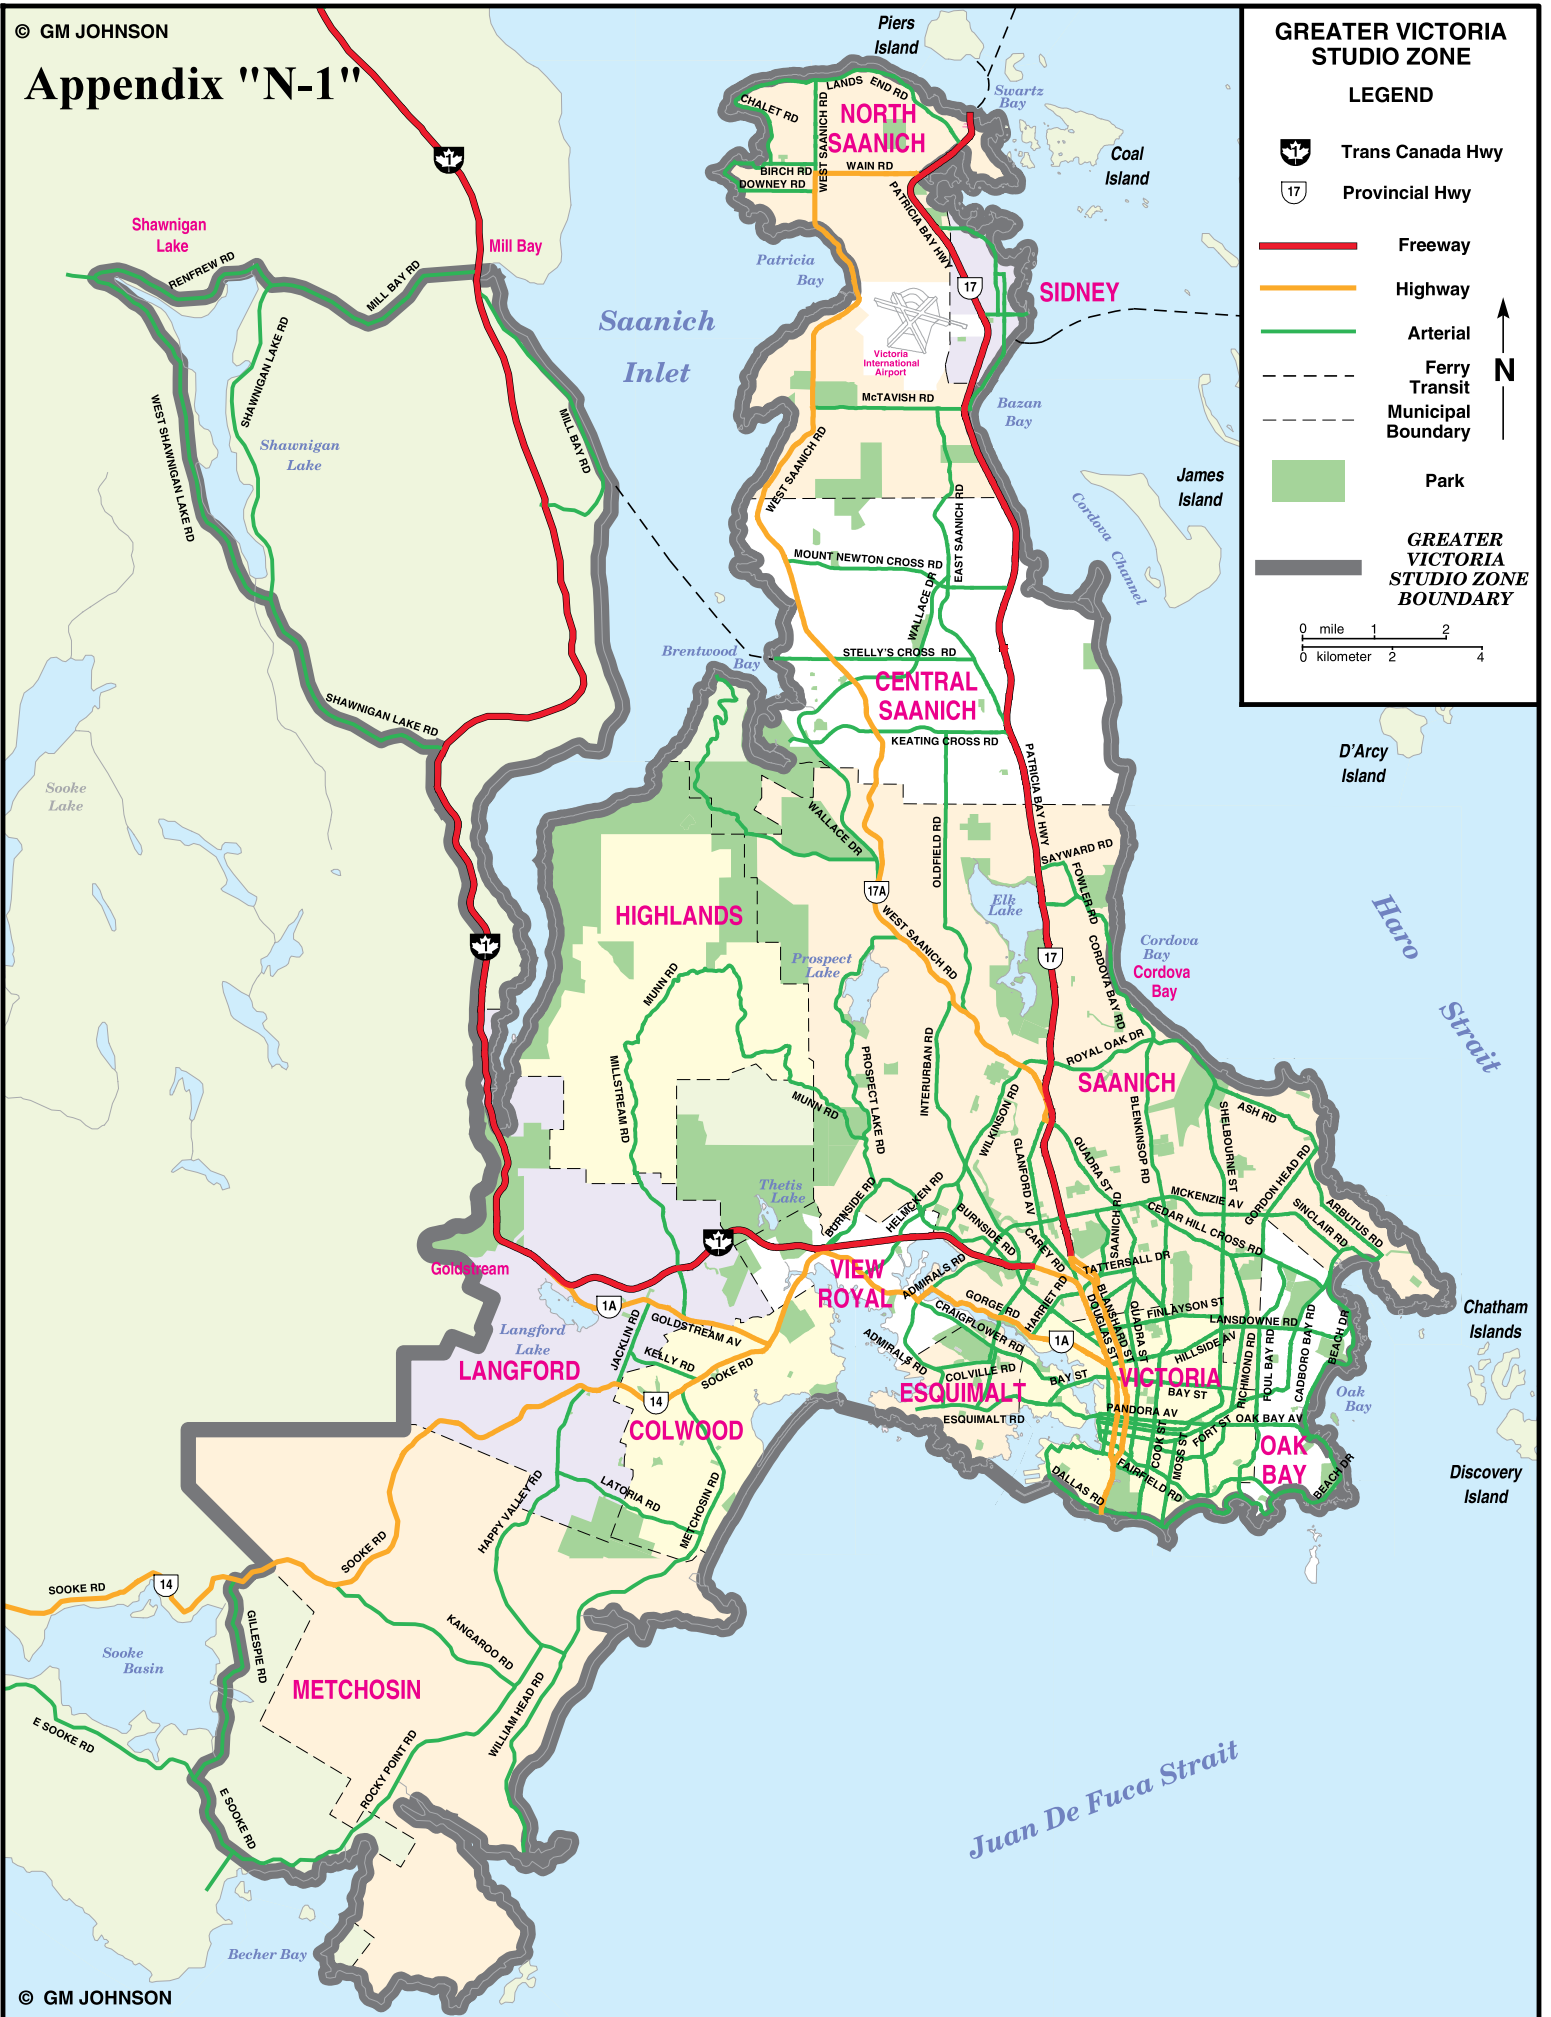

Appendix "N-1"

GREATER VICTORIA STUDIO ZONE

LEGEND

-  Trans Canada Hwy
-  Provincial Hwy
-  Freeway
-  Highway
-  Arterial
-  Ferry Transit
-  Municipal Boundary
-  Park
-  GREATER VICTORIA STUDIO ZONE BOUNDARY

0 mile 1 2
 0 kilometer 2 4