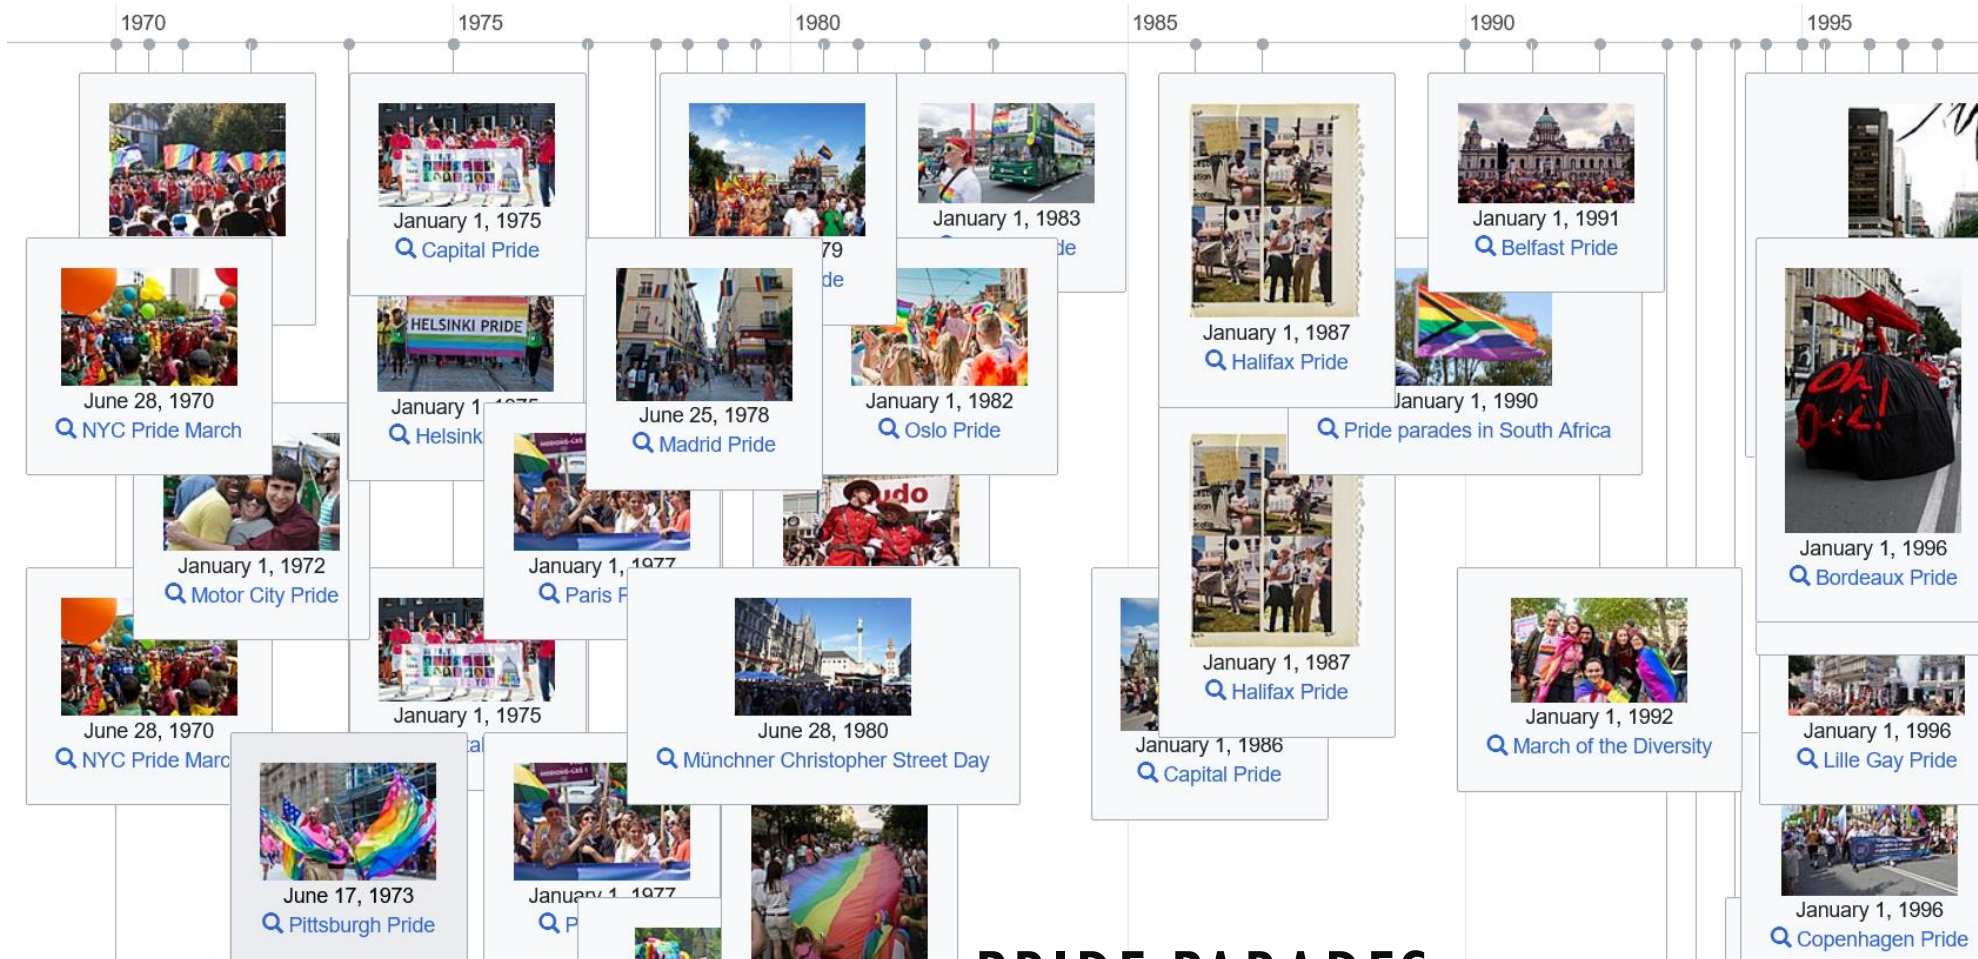

NARRATING QUEER HISTORY

PRIDE PARADES

Reference: <https://w.wiki/9UHf>