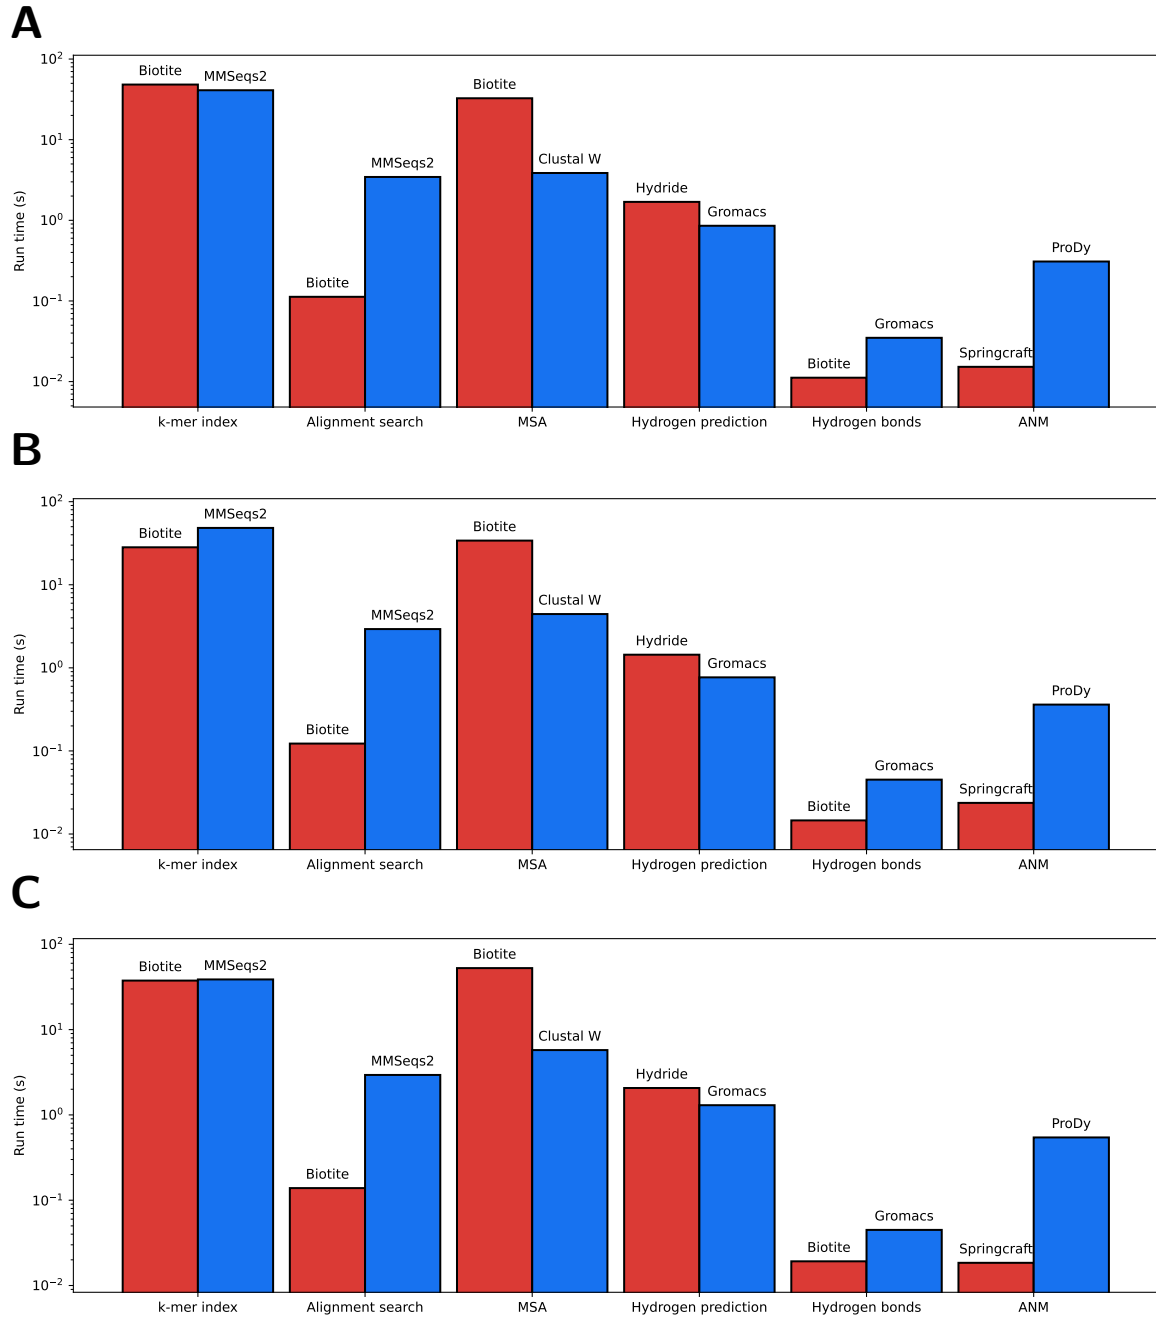

## Supplementary benchmarks

The shown benchmarks were conducted for the same tasks as described in Figure 7 of the main article on different machines.

**A** Intel® Core™ i7-8565U (1.8 GHz).

**B** Intel® Xeon® Gold 6148 CPU (2.4 GHz).