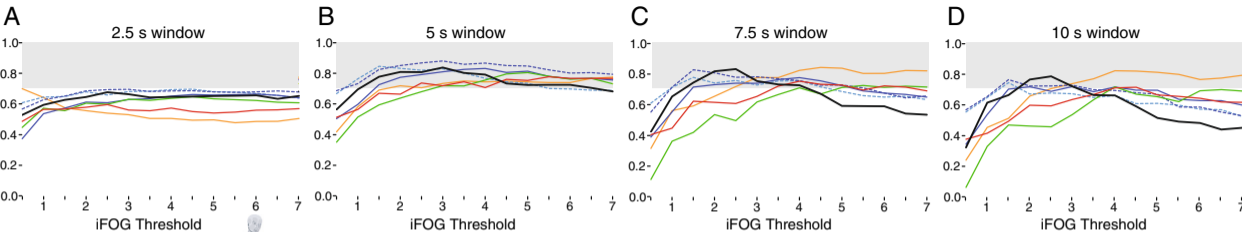

ICC Raters vs Sensors *Number of FOG*

right
left

BACK
THIGHS
SHANKS
FEET

ICC Raters vs Sensors *Percent Time Frozen*