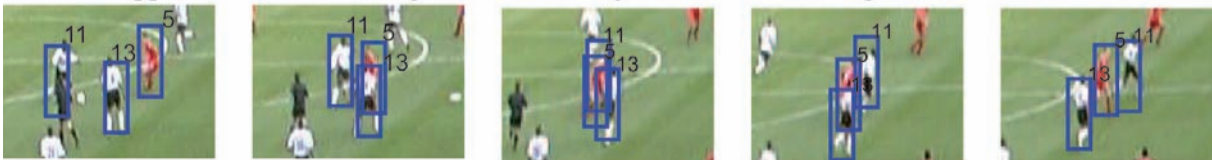

Original frames showing all the players. The blue square marks the selected object interaction.

Cropped frames containing the selected object interaction along with the detections.

Tracking results.