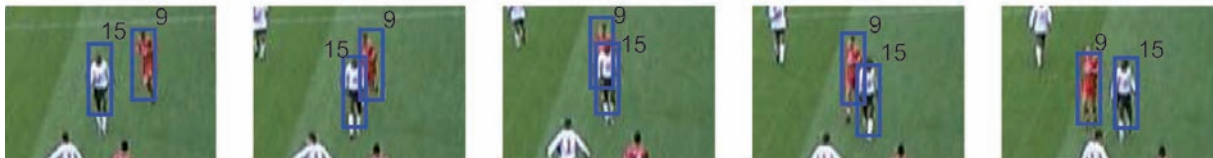

Original frames showing all the players. The blue square marks the selected object interaction.

Cropped frames containing the selected object interaction along with the detections.

Tracking results.