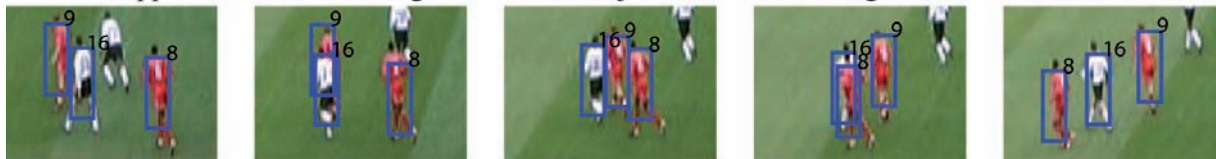

Original frames showing all the players. The blue square marks the selected object interaction.

Cropped frames containing the selected object interaction along with the detections.

Tracking results.