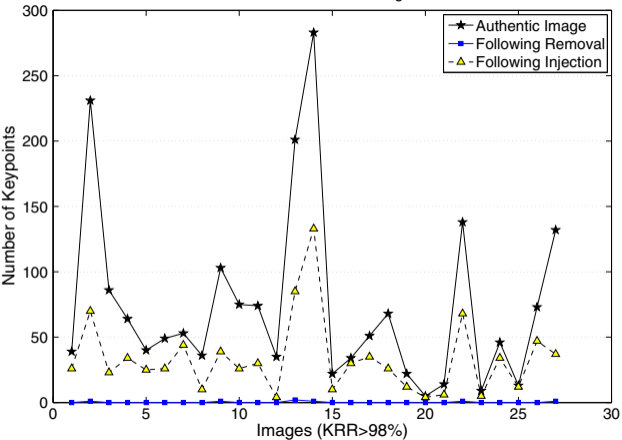

Gaussian Smoothing

CLAHE