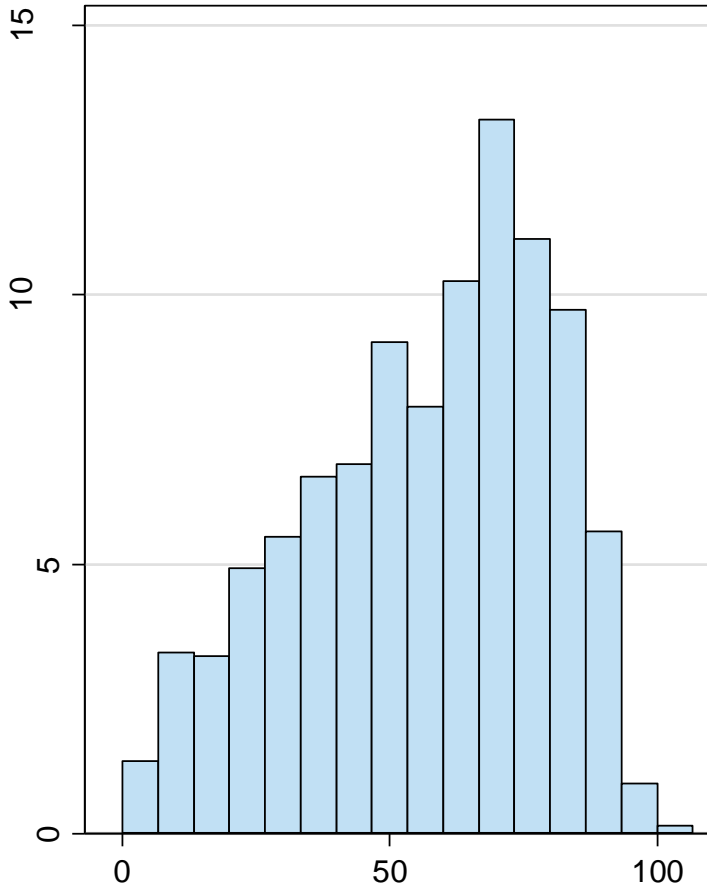

Modern diet score

Meat-fish diet score

Diet score values (0-100)