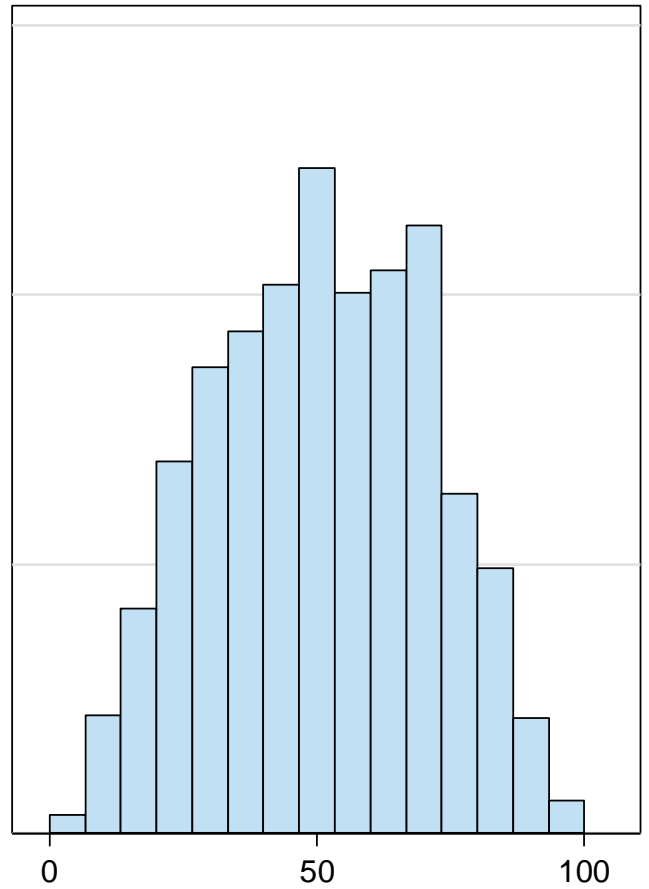

Modern diet score

Meat-fish diet score

Diet score values (0-100)