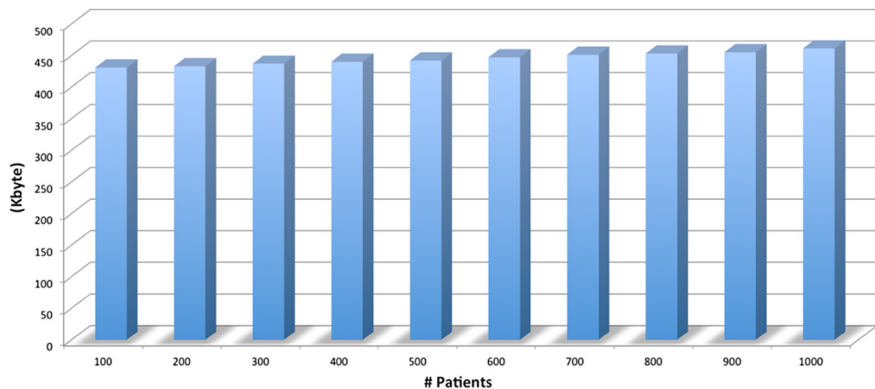

Memory Footprint in (kbytes)

Execution Time (ms)