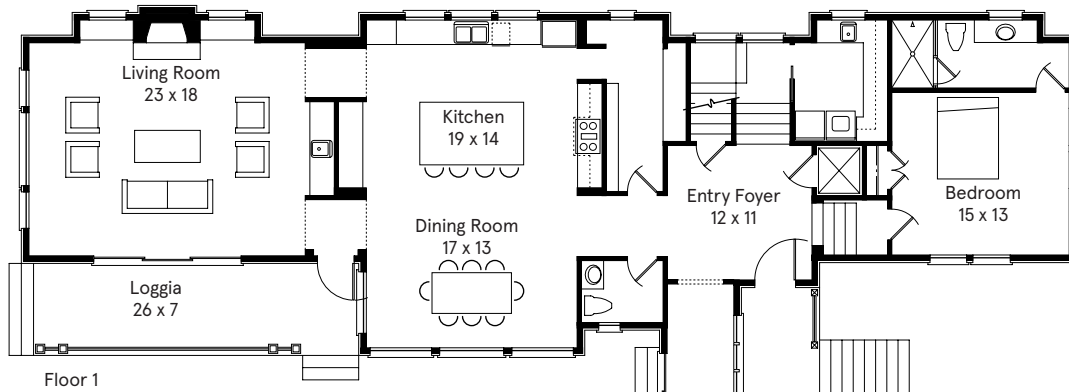

457 CAROLINA SHORES LANE

Floor plans indicate approximate square footage and may vary from actual design specifications. Information is deemed reliable but not guaranteed.