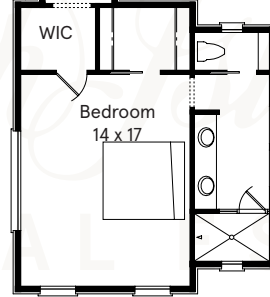

457 CAROLINA SHORES LANE

Floor plans indicate approximate square footage and may vary from actual design specifications. Information is deemed reliable but not guaranteed.