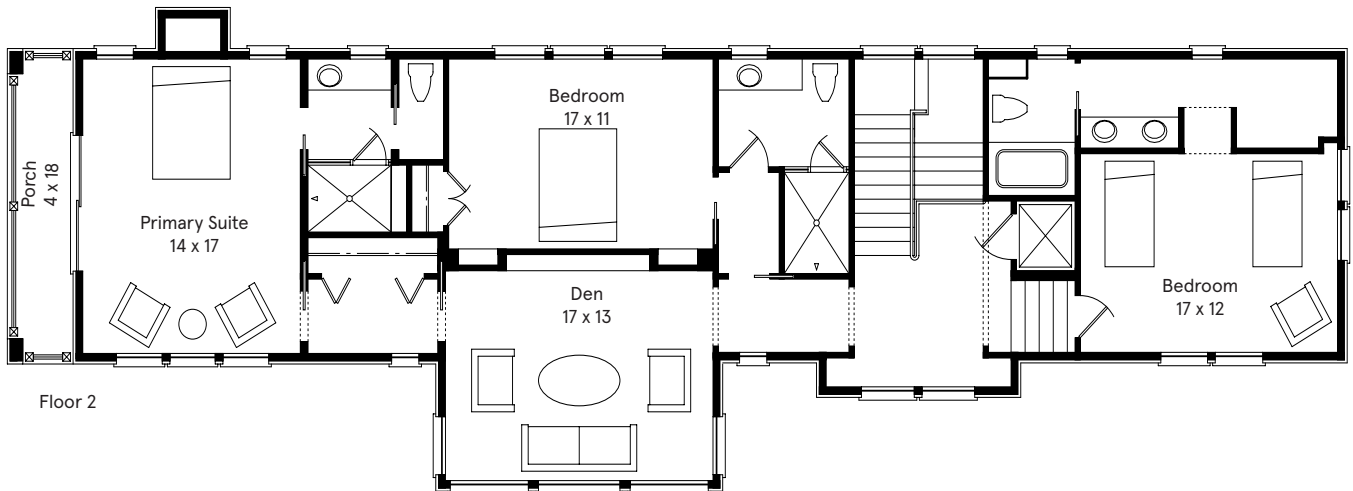

457 CAROLINA SHORES LANE

Floor plans indicate approximate square footage and may vary from actual design specifications. Information is deemed reliable but not guaranteed.