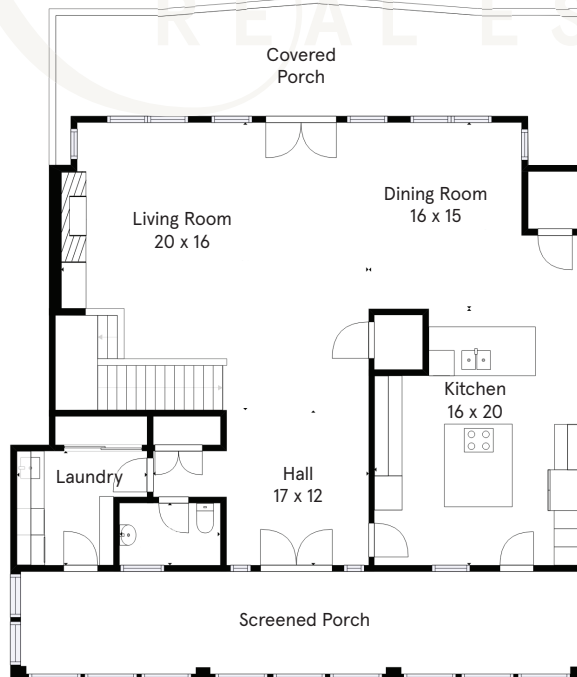

32 TURTLE BEACH LANE

First Floor

Second Floor

Floor plans indicate approximate square footage and may vary from actual design specifications. Information is deemed reliable but not guaranteed.