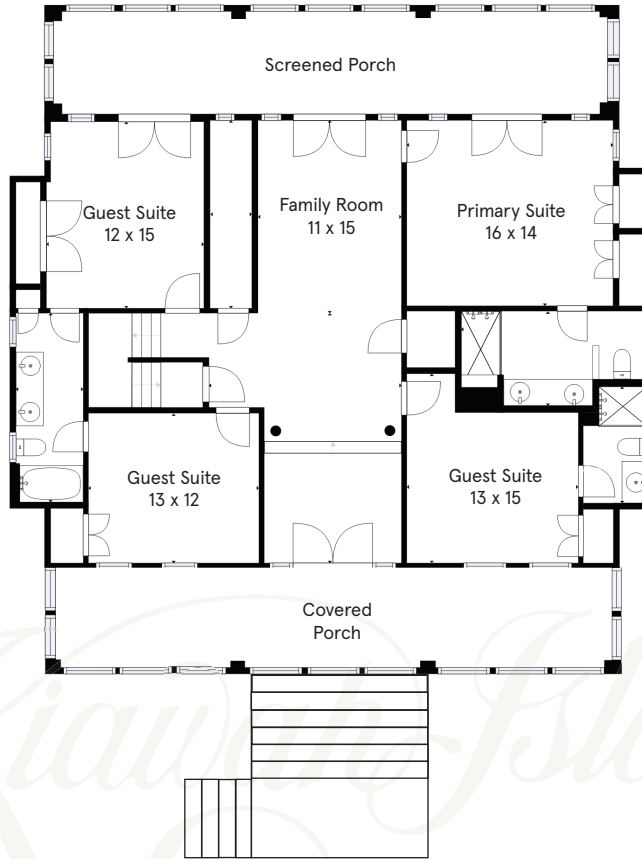

32 TURTLE BEACH LANE

First Floor

Second Floor

Floor plans indicate approximate square footage and may vary from actual design specifications. Information is deemed reliable but not guaranteed.