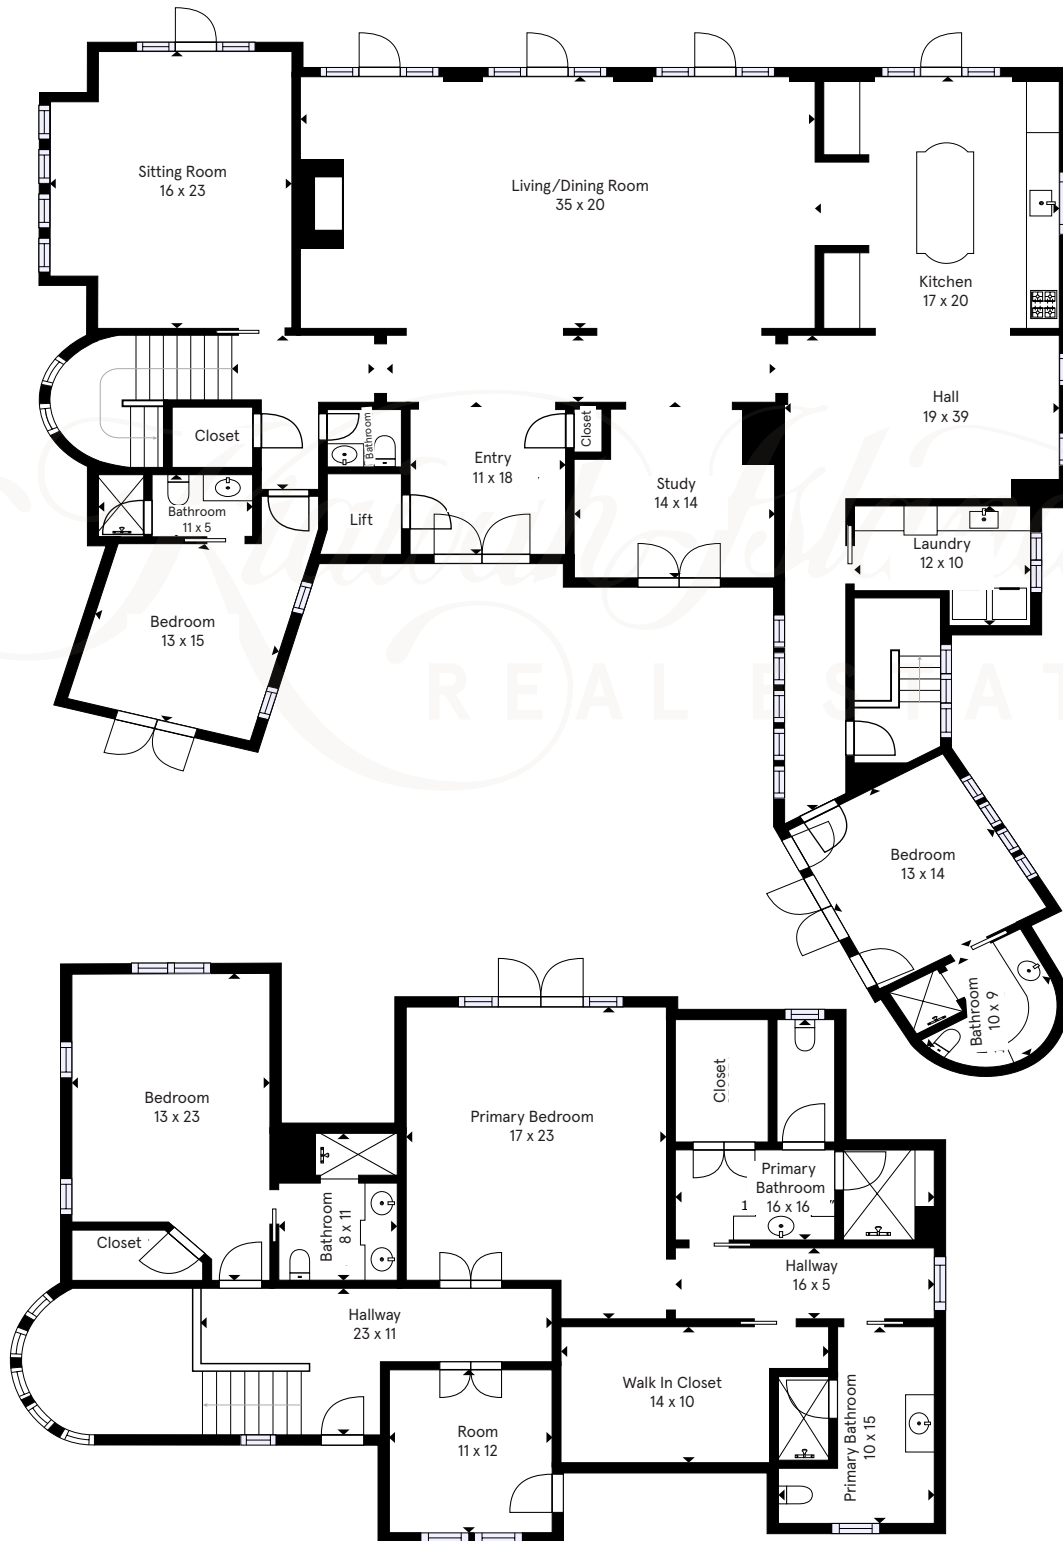

58 LEMOYNE LANE

Floor plans indicate approximate square footage and may vary from actual design specifications. Information is deemed reliable but not guaranteed.

58 LEMOYNE LANE

Floor plans indicate approximate square footage and may vary from actual design specifications. Information is deemed reliable but not guaranteed.