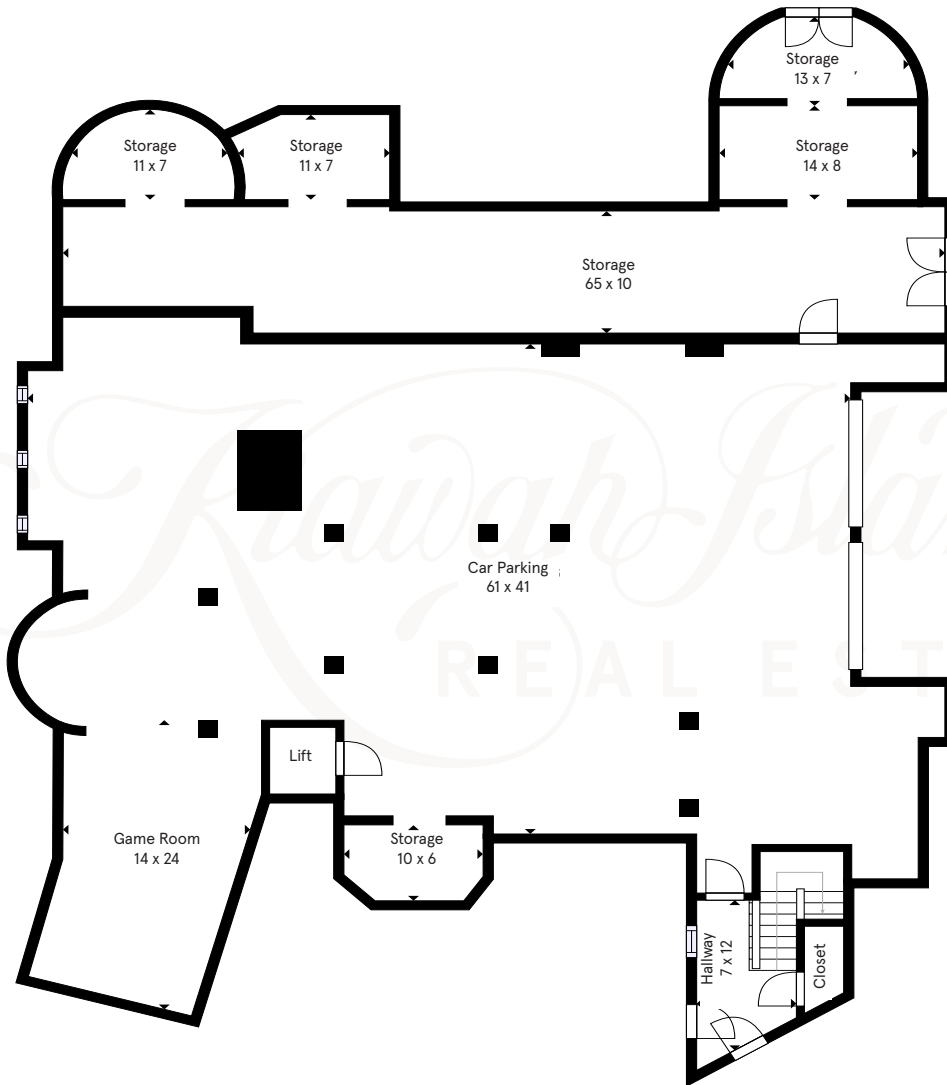

58 LEMOYNE LANE

Floor plans indicate approximate square footage and may vary from actual design specifications. Information is deemed reliable but not guaranteed.

58 LEMOYNE LANE

Floor plans indicate approximate square footage and may vary from actual design specifications. Information is deemed reliable but not guaranteed.