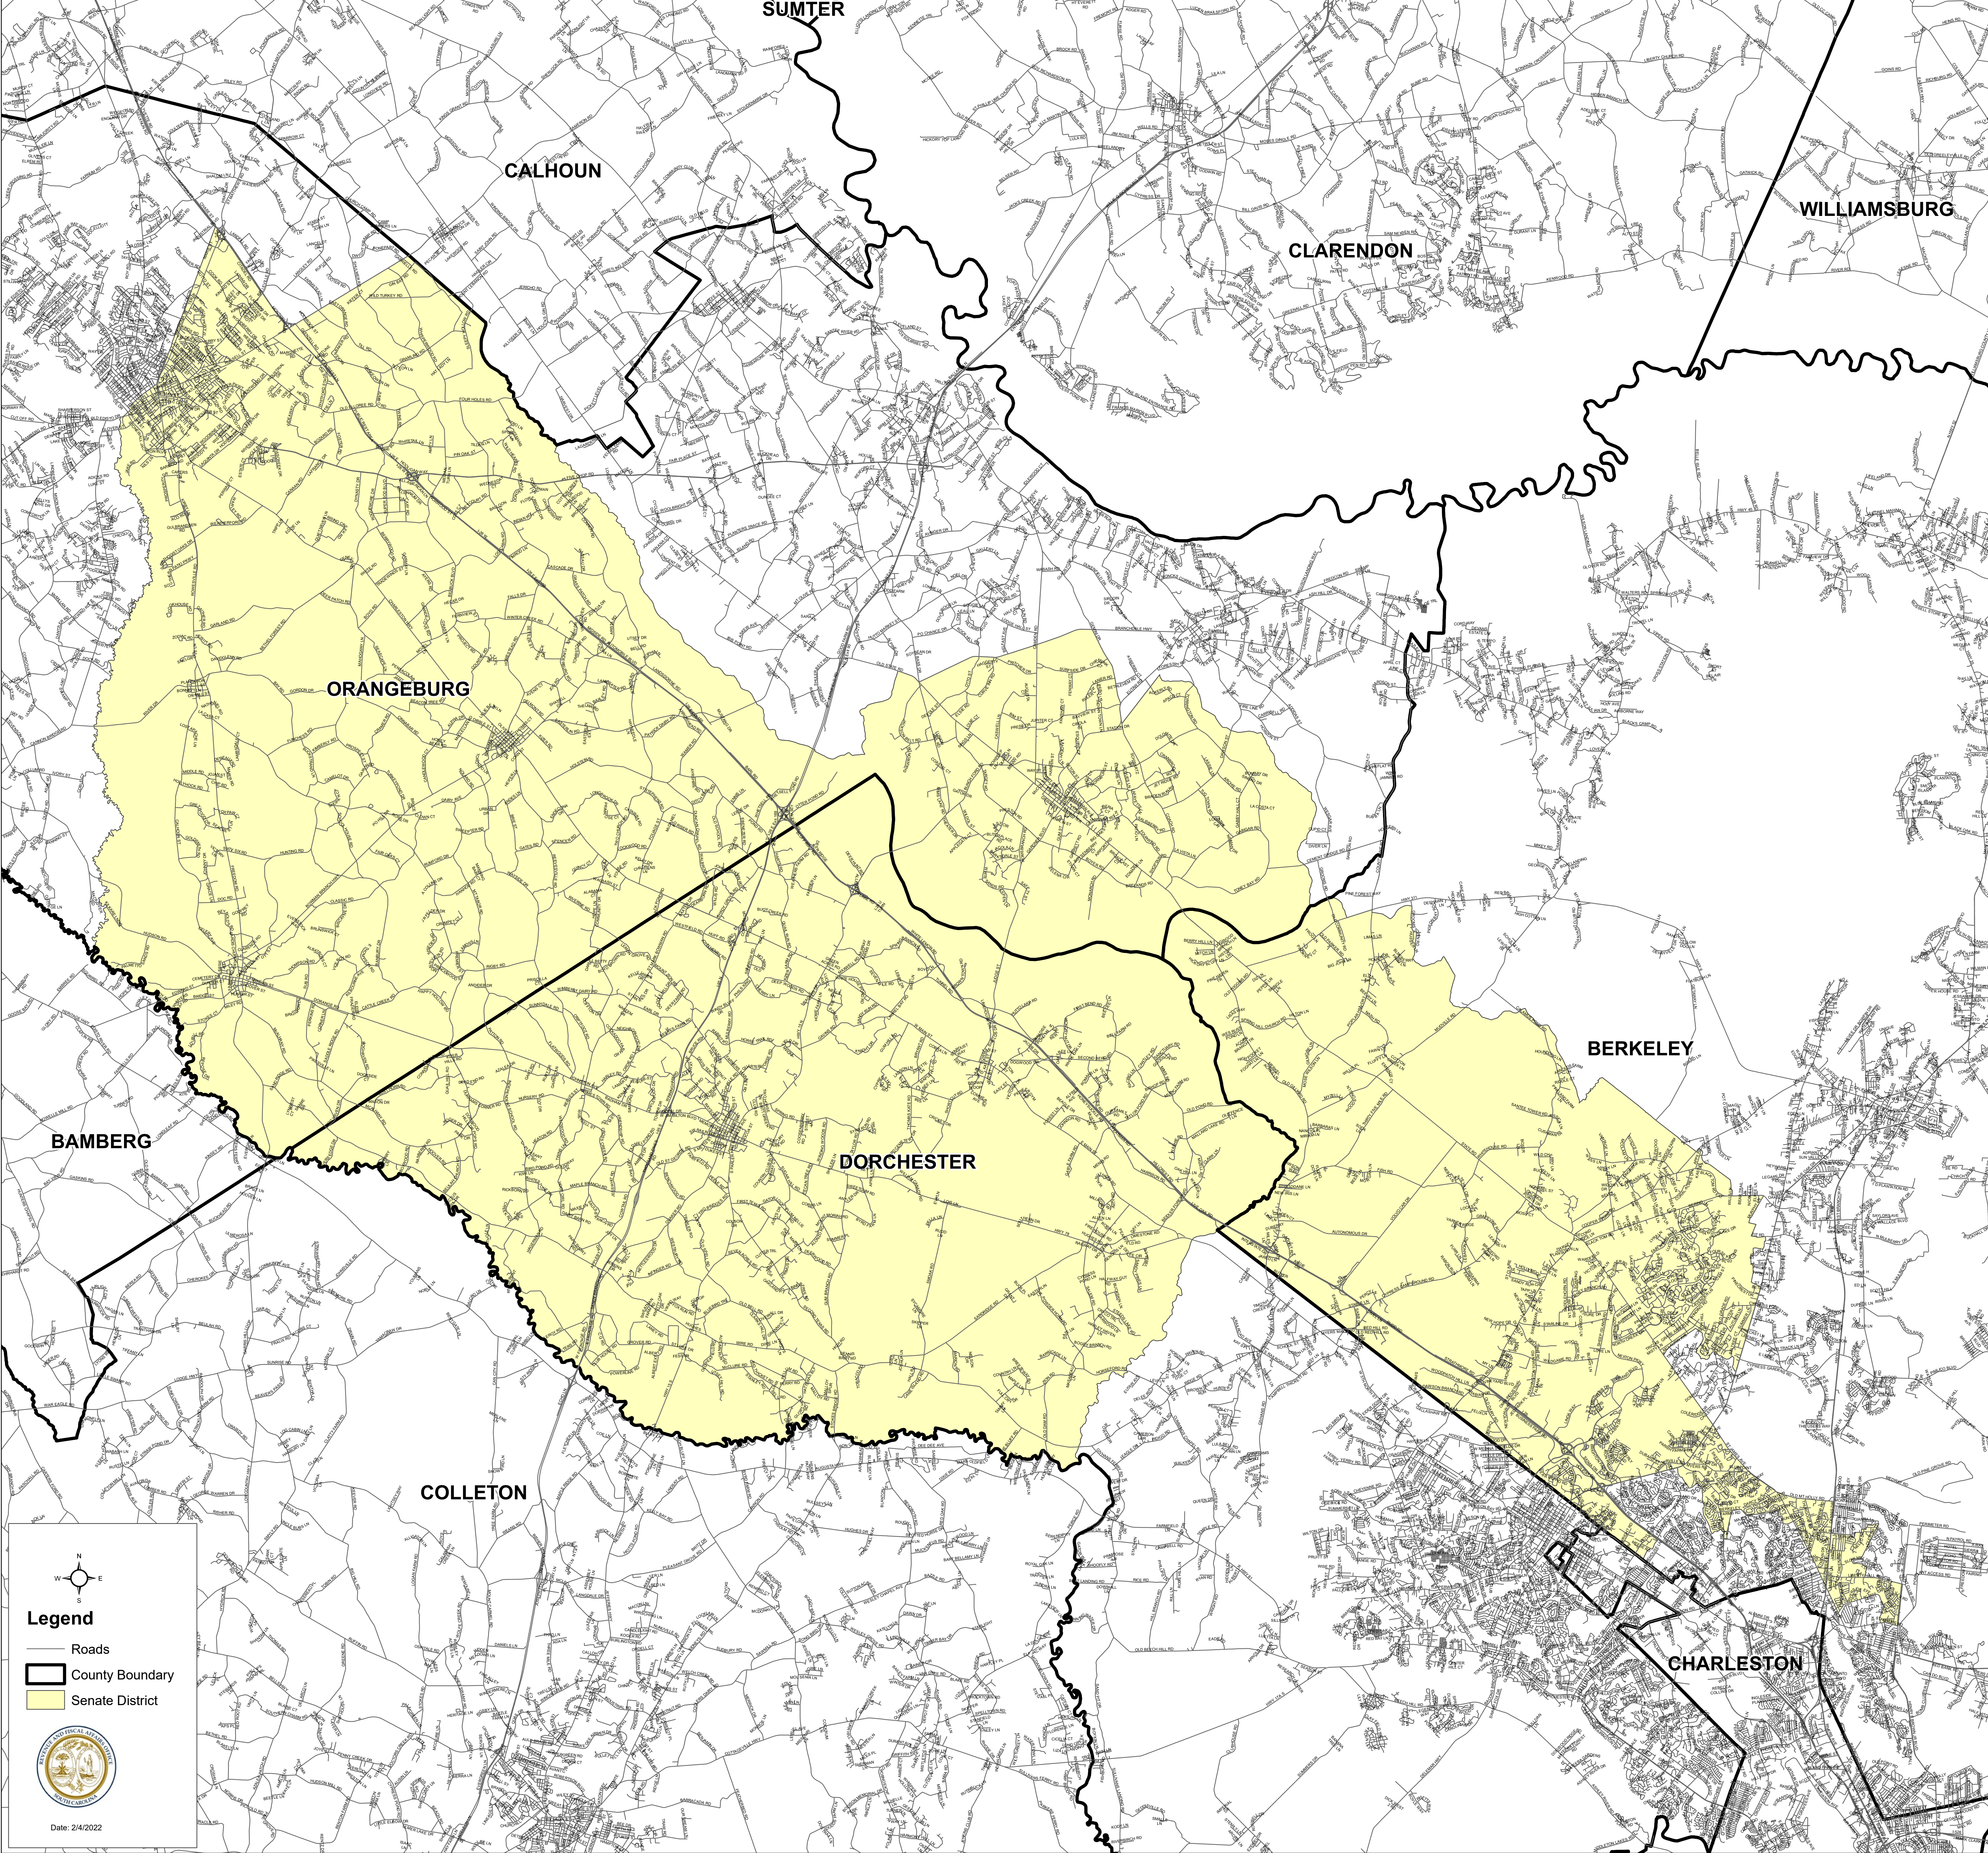

South Carolina Senate District 39

H.4493

Legend

- Roads
- County Boundary
- Senate District

Date: 2/4/2022